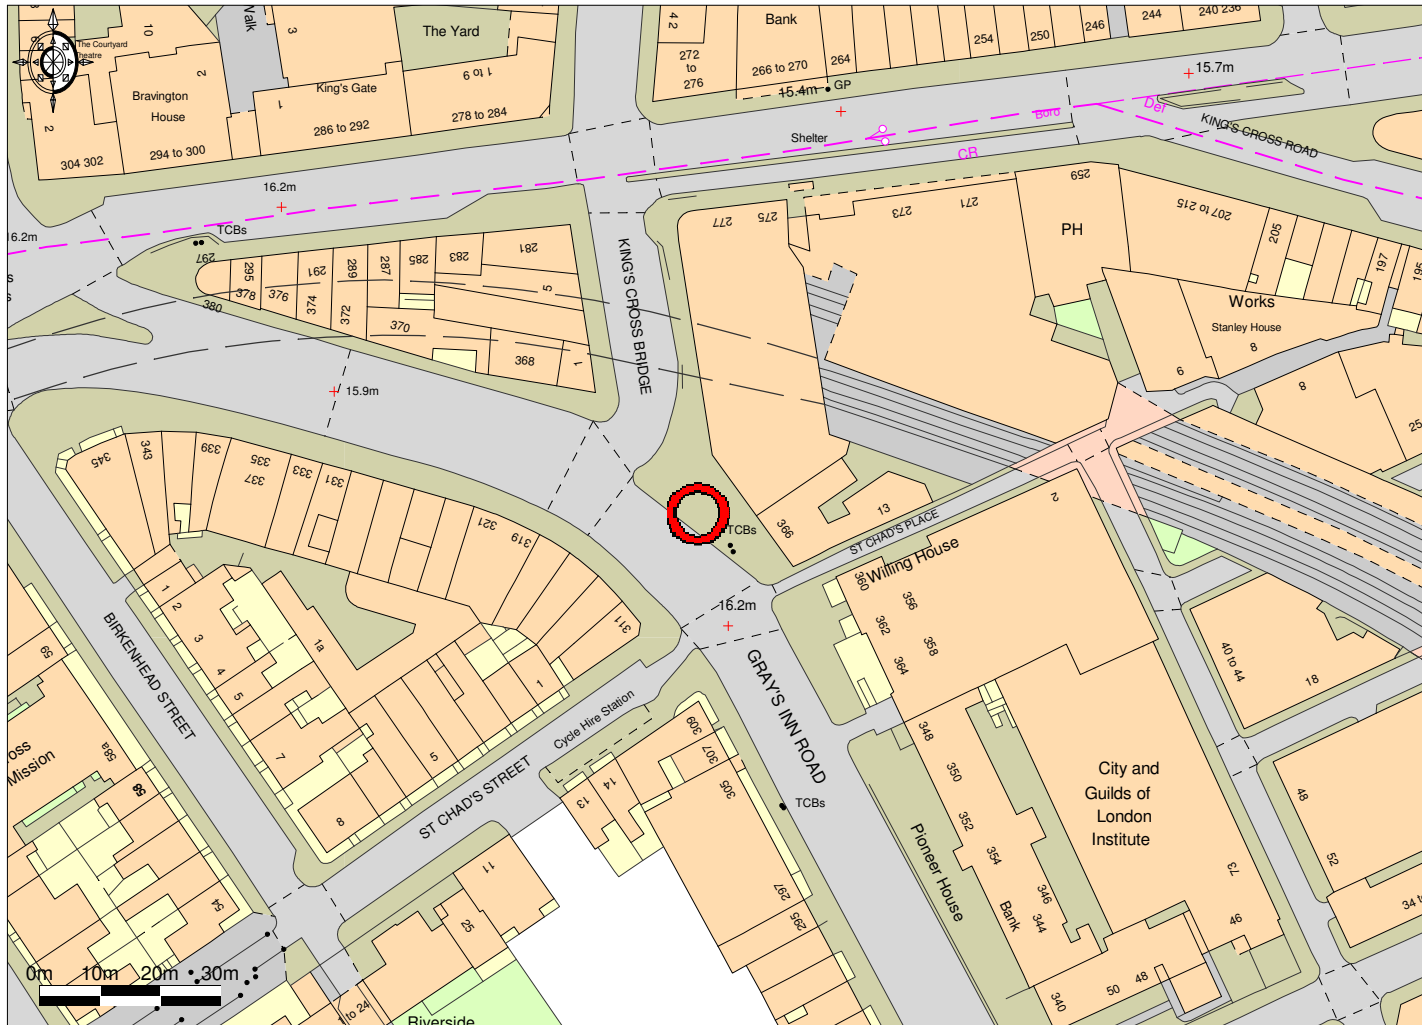

# Telephone Kiosk outside 366 Grays Inn Road, Camden

Ordnance Survey © Crown Copyright 2018. All rights reserved. Licence number 100022432. Plotted Scale - 1:1250