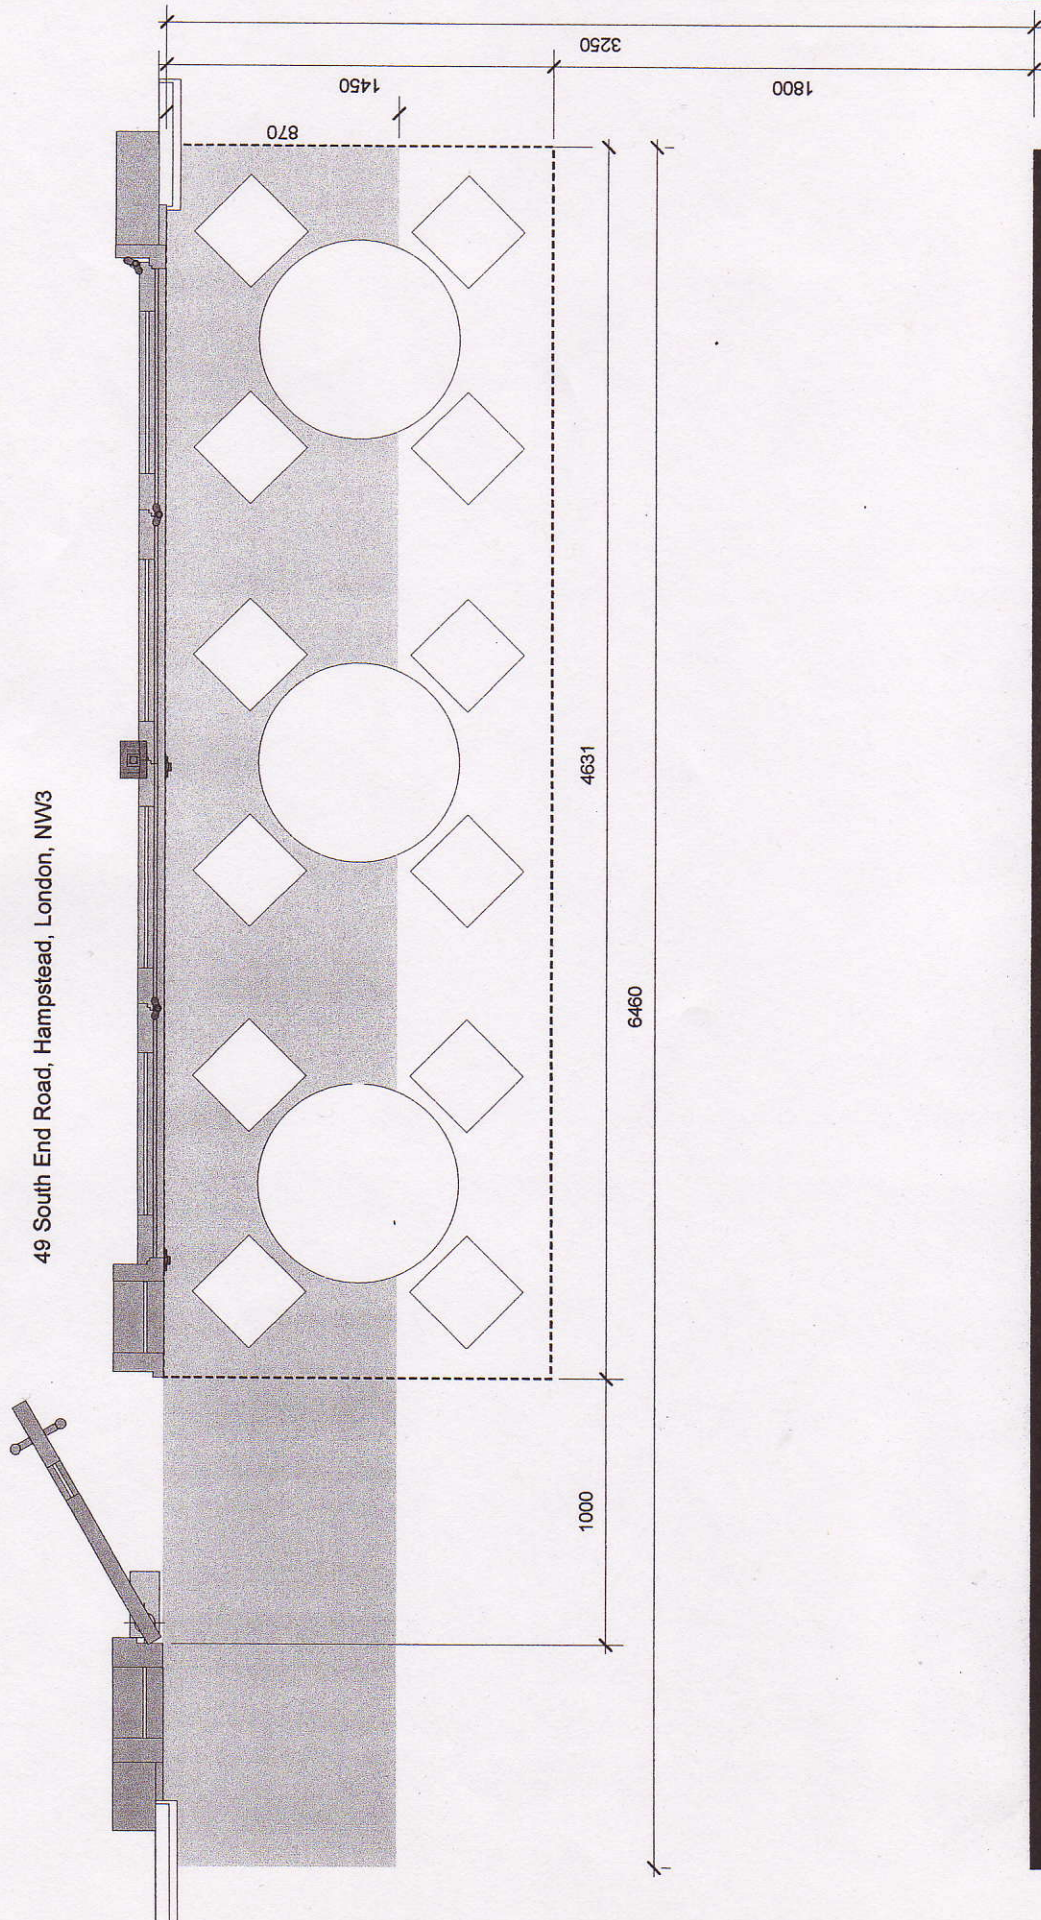

49 South End Road, Hampstead, London, NW3

- Area of Private Forecourt
- Area to be occupied by Amenities
- Area for Pedestrian Access
- Table Dimensions 750 x 750mm
- Chair Dimensions Approx. 450x450mm