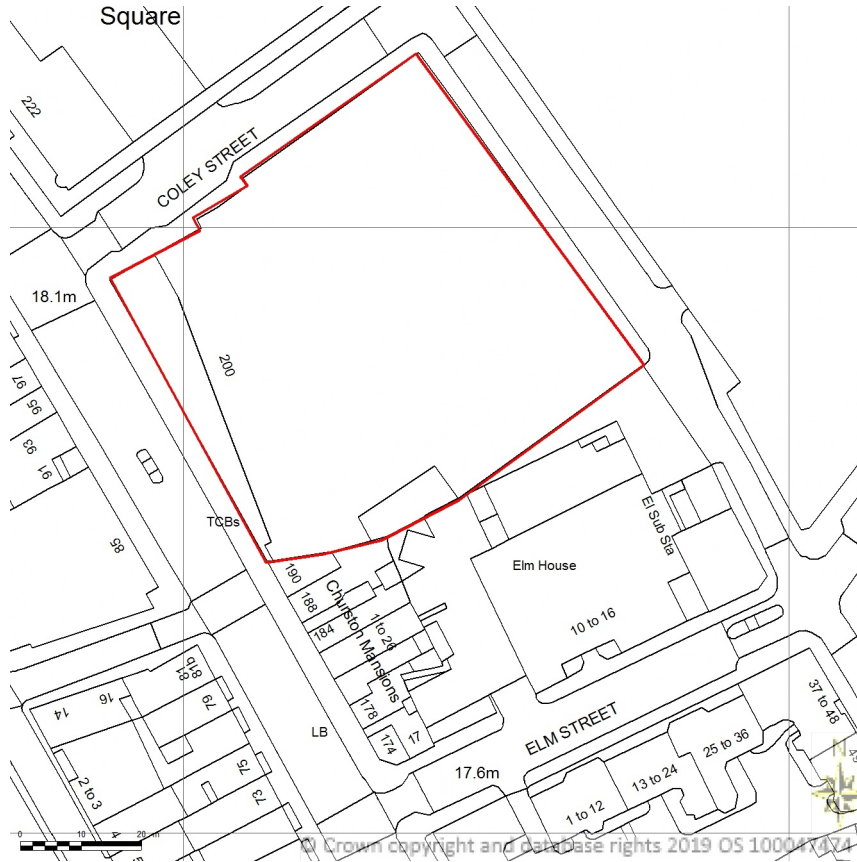

SITE LOCATION PLAN

AREA 2 HA

SCALE: 1:1250 on A4

CENTRE COORDINATES: 530942 , 182166

Supplied by Streetwise Maps Ltd

www.streetwise.net

Licence No: 100047474

00:13:53 18/07/2019