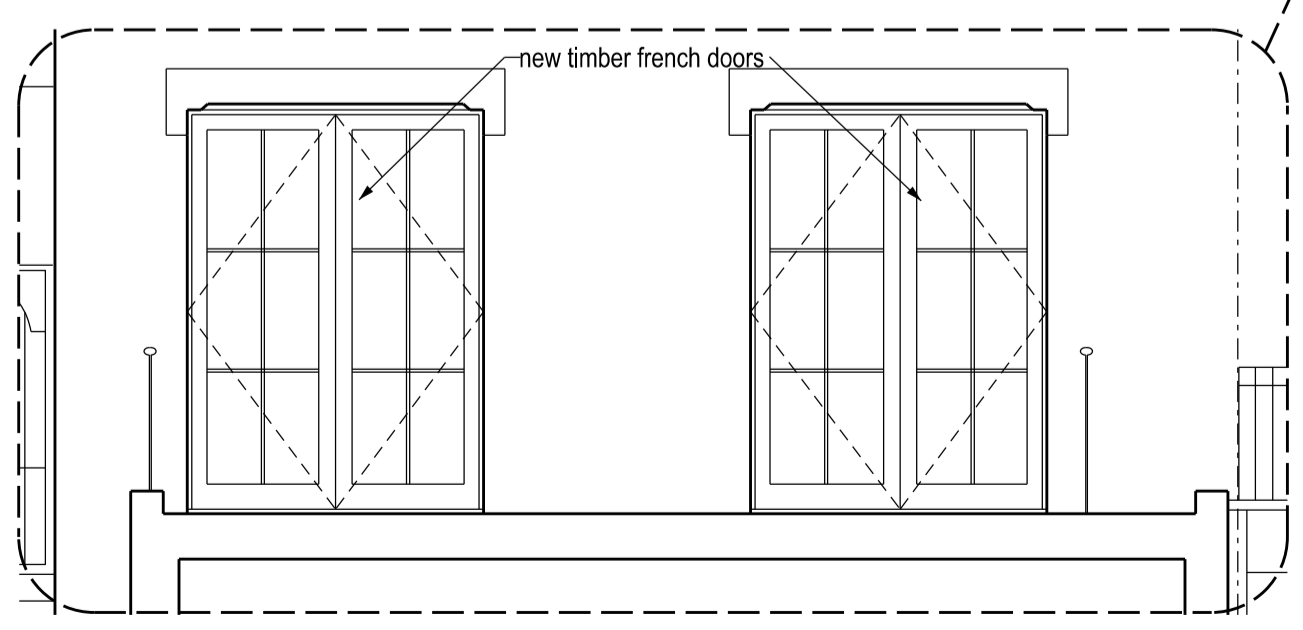

All dimensions to be checked on site

SECTION THROUGH TERRACE SHOWING ELEVATION OF NEW FRENCH DOORS

C SECOND FLOOR WINDOWS UPDATED 25.07.19
 B TERRACE RAILING UPDATED 13.07.19
 A GENERAL UPDATES 16.06.19

PLANNING

9 Nassington Road, London NW2
 TITLE: ELEVATIONS FRONT & REAR - PROPOSED
 SCALE: 1:50 @ A1
 DATE: NOVEMBER 2018

AL(00)020 C