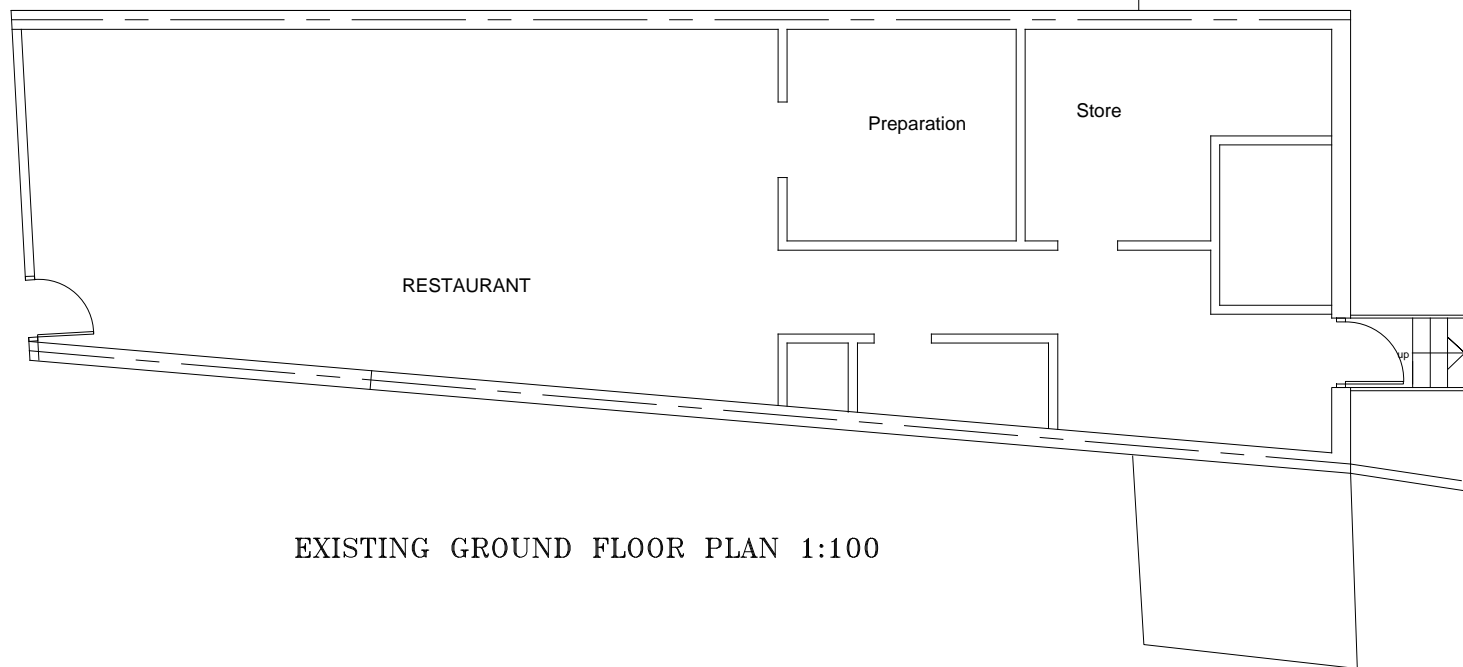

328 KILBURN HIGH ROAD
(incl. Globe House)

326 KILBURN HIGH ROAD
- REAR EXTENSION

328 KILBURN HIGH ROAD
(incl. Globe House)

326 KILBURN HIGH ROAD
- REAR EXTENSION

| | | | |
|---|---|-------------------|---|
| Address 328C Kilburn High Road, London, NW6 2QN | Scale 1:100 | Date June 2019 | Homecraft Design Studios Homecraft Design Studios Group Ltd. 3 Pennine Parade, Pennine Drive London, NW2 1NT Mobile: 07801 445580 Email: h768@btinternet.com |
| Scheme Ground Floor Rear Extension to provide ancillary seating to restaurant | Drawn by: HS Checked by: Approved by: | Rev. | |
| Title Existing Plans | Drawing No. 201906/328CKHR/01 | | |