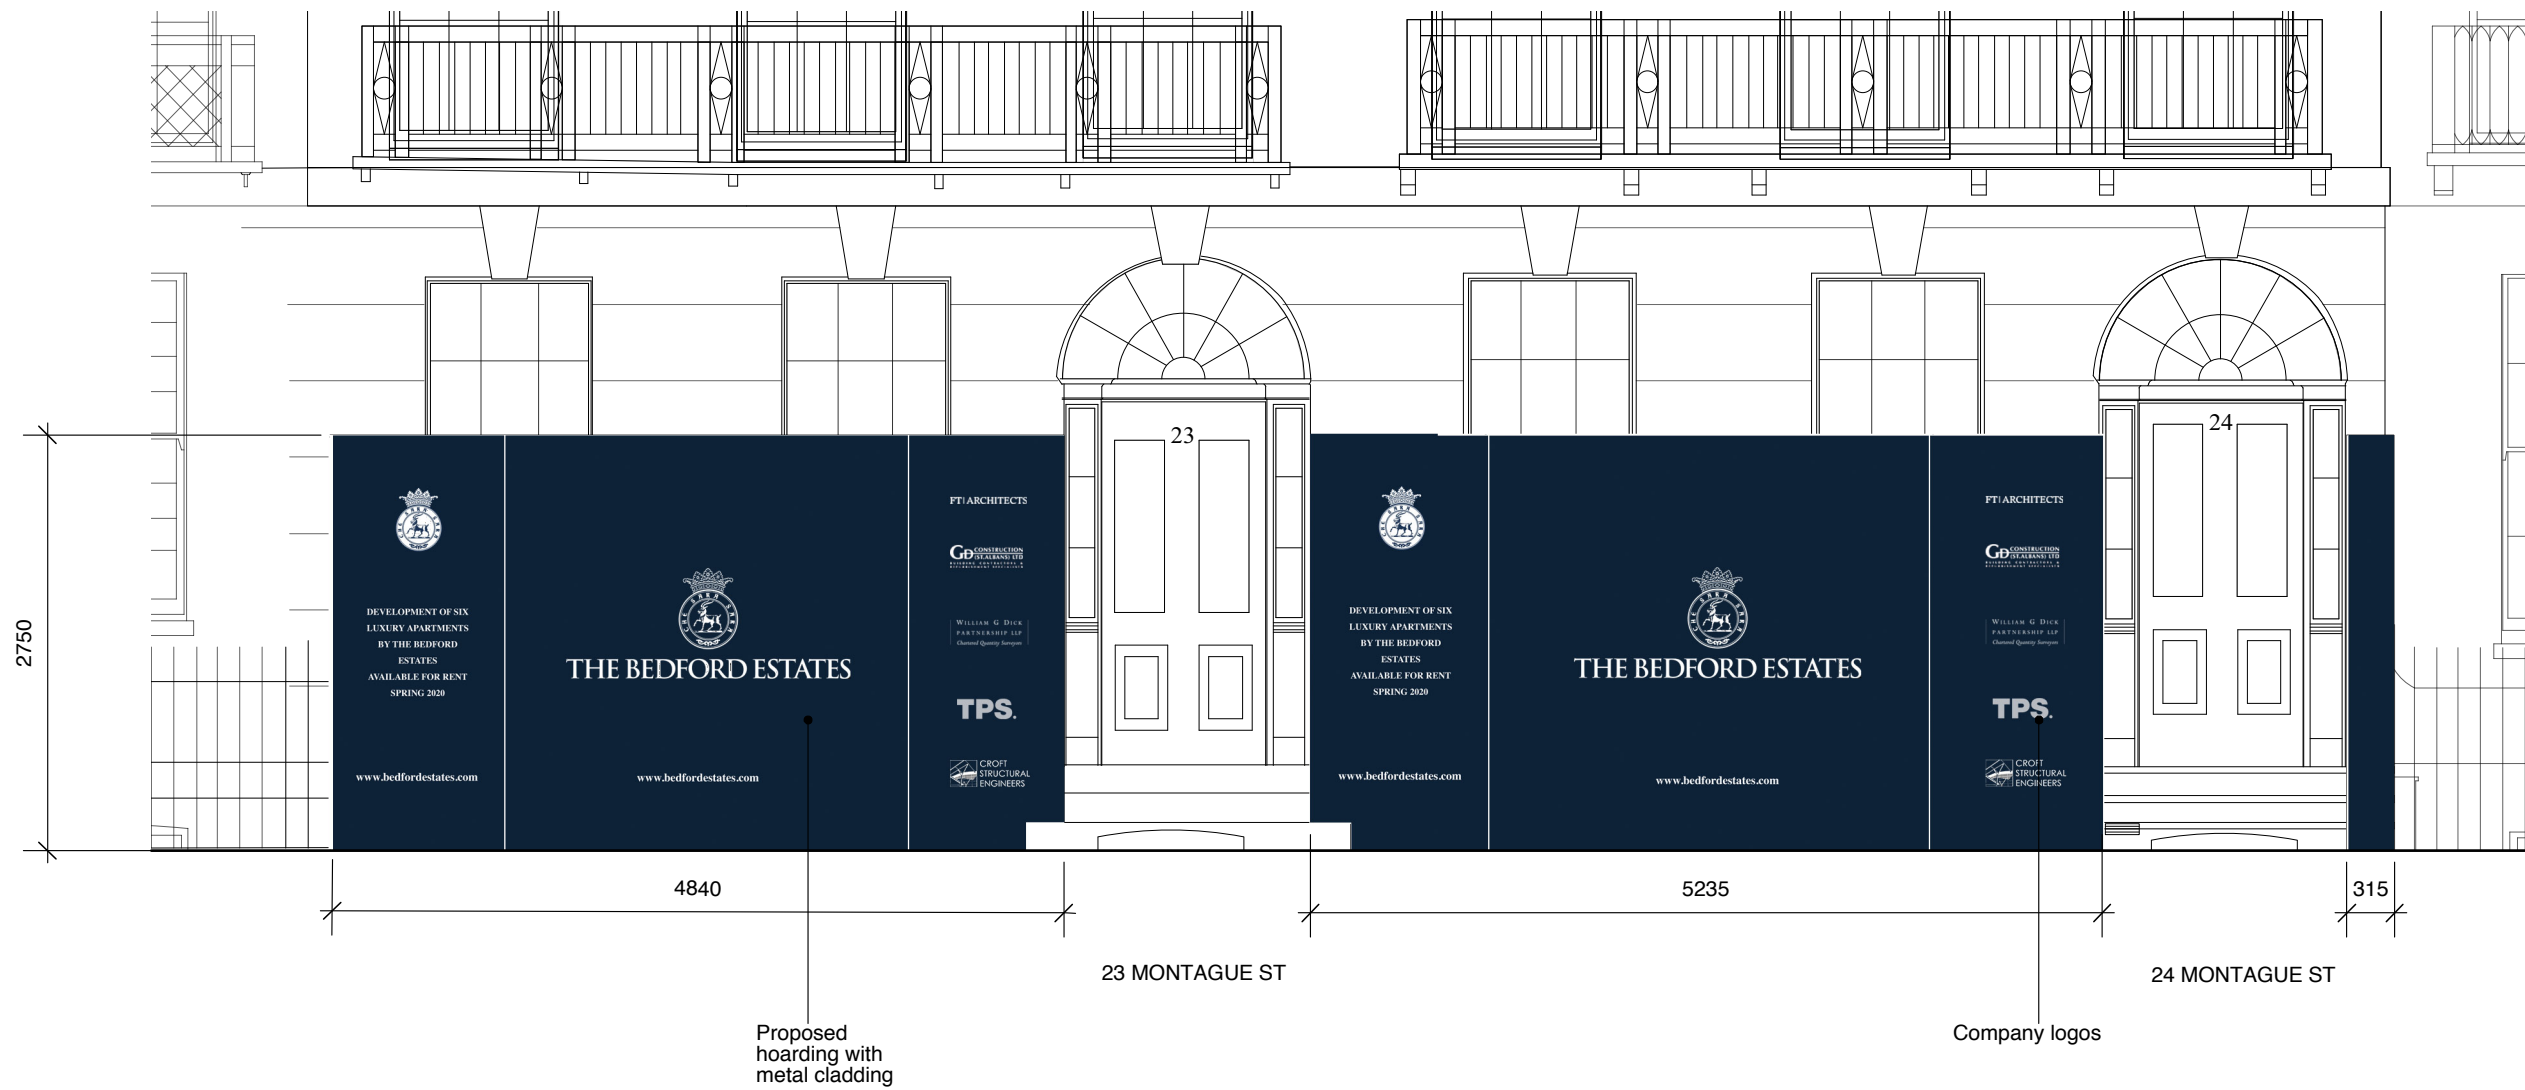

GENERAL NOTES:
 DO NOT SCALE FROM THIS DRAWING.
 ALL DIMENSIONS MUST BE CHECKED ON SITE AND ANY DISCREPANCIES VERIFIED WITH THE ARCHITECT.

PROPOSED FRONT ELEVATION

CLIENT
THE BEDFORD ESTATES

JOB TITLE
23 MONTAGUE STREET LONDON WC1B 5BH

DRAWING TITLE
HOARDING ELEVATION

SCALE 1:50@A3	DATE 06.19
-------------------------	----------------------

FT ARCHITECTS LTD
 Hamilton House
 Mabledon Place
 Bloomsbury
 WC1H 9BB
 020 7953 0388
 www.ftarchitects.co.uk

DRAWING No. 333_011_01	REVISION -
----------------------------------	----------------------