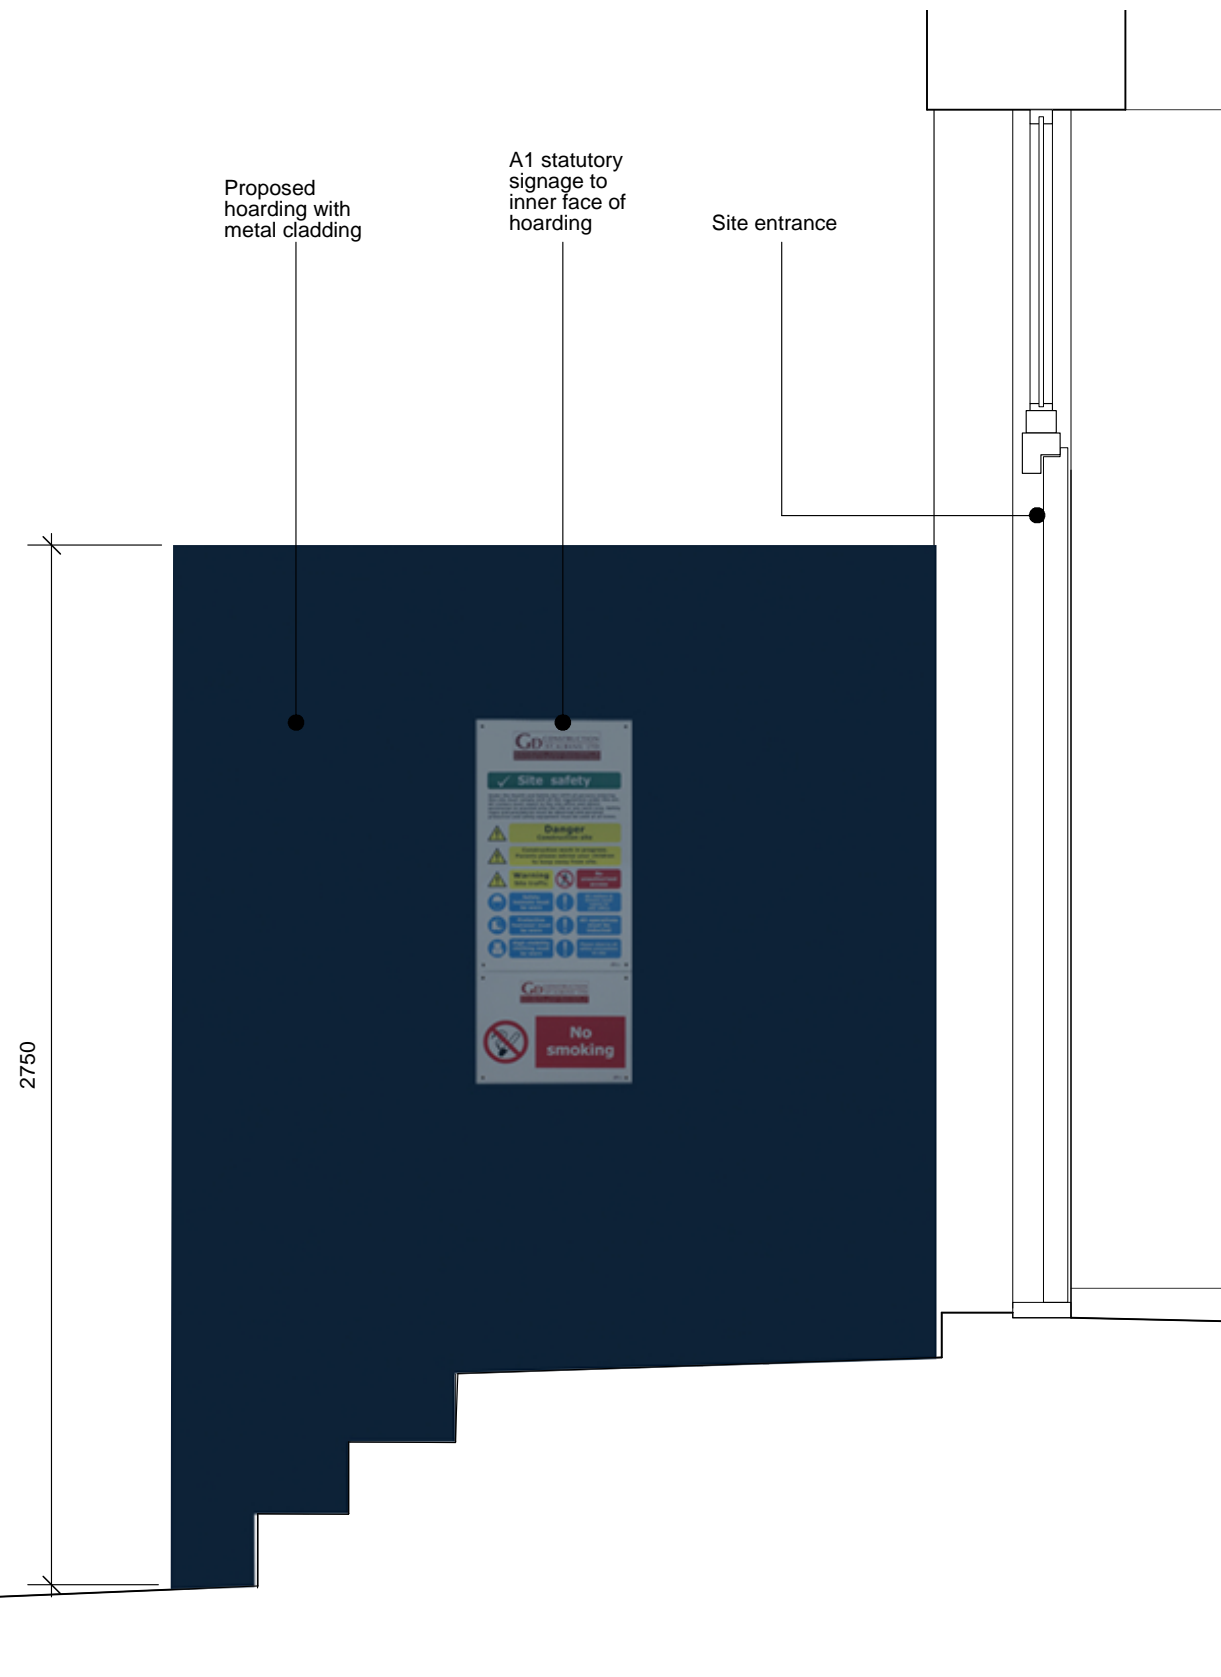

KEY PLAN
SCALE 1:200

HOARDING INNER FACE

GENERAL NOTES:
DO NOT SCALE FROM THIS DRAWING.
ALL DIMENSIONS MUST BE CHECKED ON SITE AND ANY DISCREPANCIES VERIFIED WITH THE ARCHITECT.

CLIENT

**THE BEDFORD
ESTATES**

JOB TITLE
**23 MONTAGUE
STREET
LONDON
WC1B 5BH**

DRAWING TITLE
**HOARDING-
STATUTORY SIGNAGE**

SCALE
1:20@A3

DATE
06.19

FT ARCHITECTS LTD

Hamilton House
Mabledon Place
Bloomsbury
WC1H 9BB

020 7953 0388

www.ftarchitects.co.uk

DRAWING No. REVISION
333_011_02 -