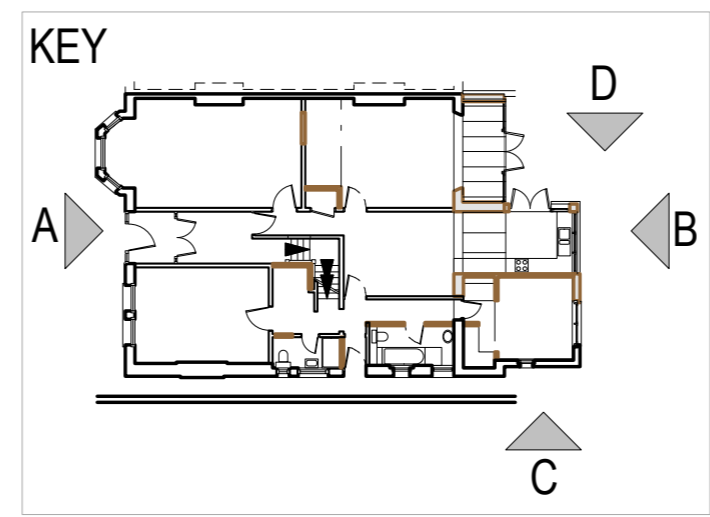

notes:
check scale against scale bar

project:
52 canfield gardens NW6
bedroom extension

drawing title:
existing elevations

scale:
1:100 @ A3

date:
may 19

drawing no:
291/106

revision:
-

revisions:
-: first issue

A

B

D