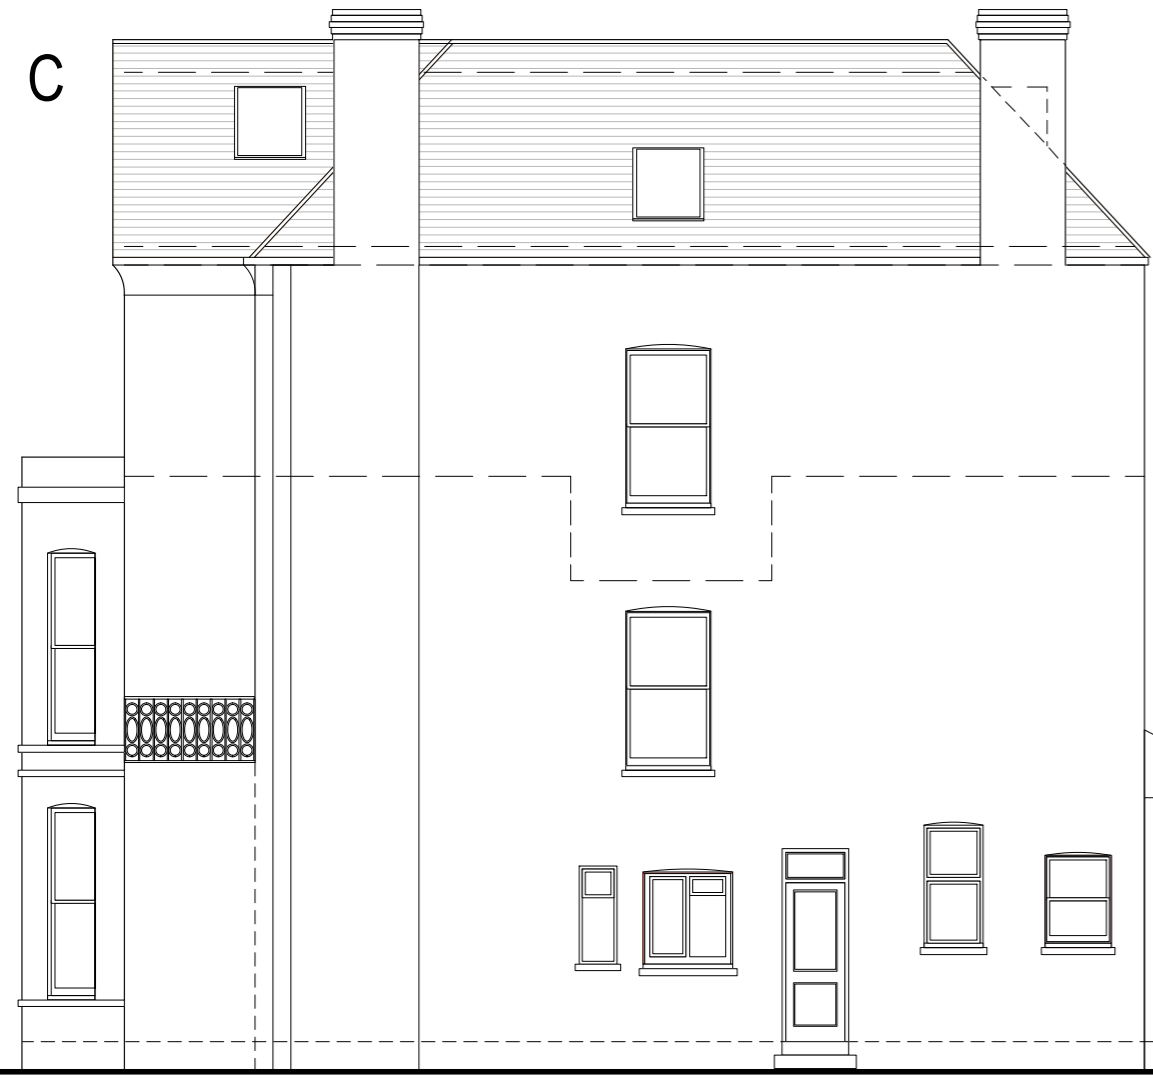

notes:
check scale against scale bar

project:
52 canfield gardens NW6
bedroom extension

drawing title:
existing elevations

scale:
1:100 @ A3

date:
may 19

drawing no:
291/106

revision:
-

revisions:
-: first issue

A

B

D