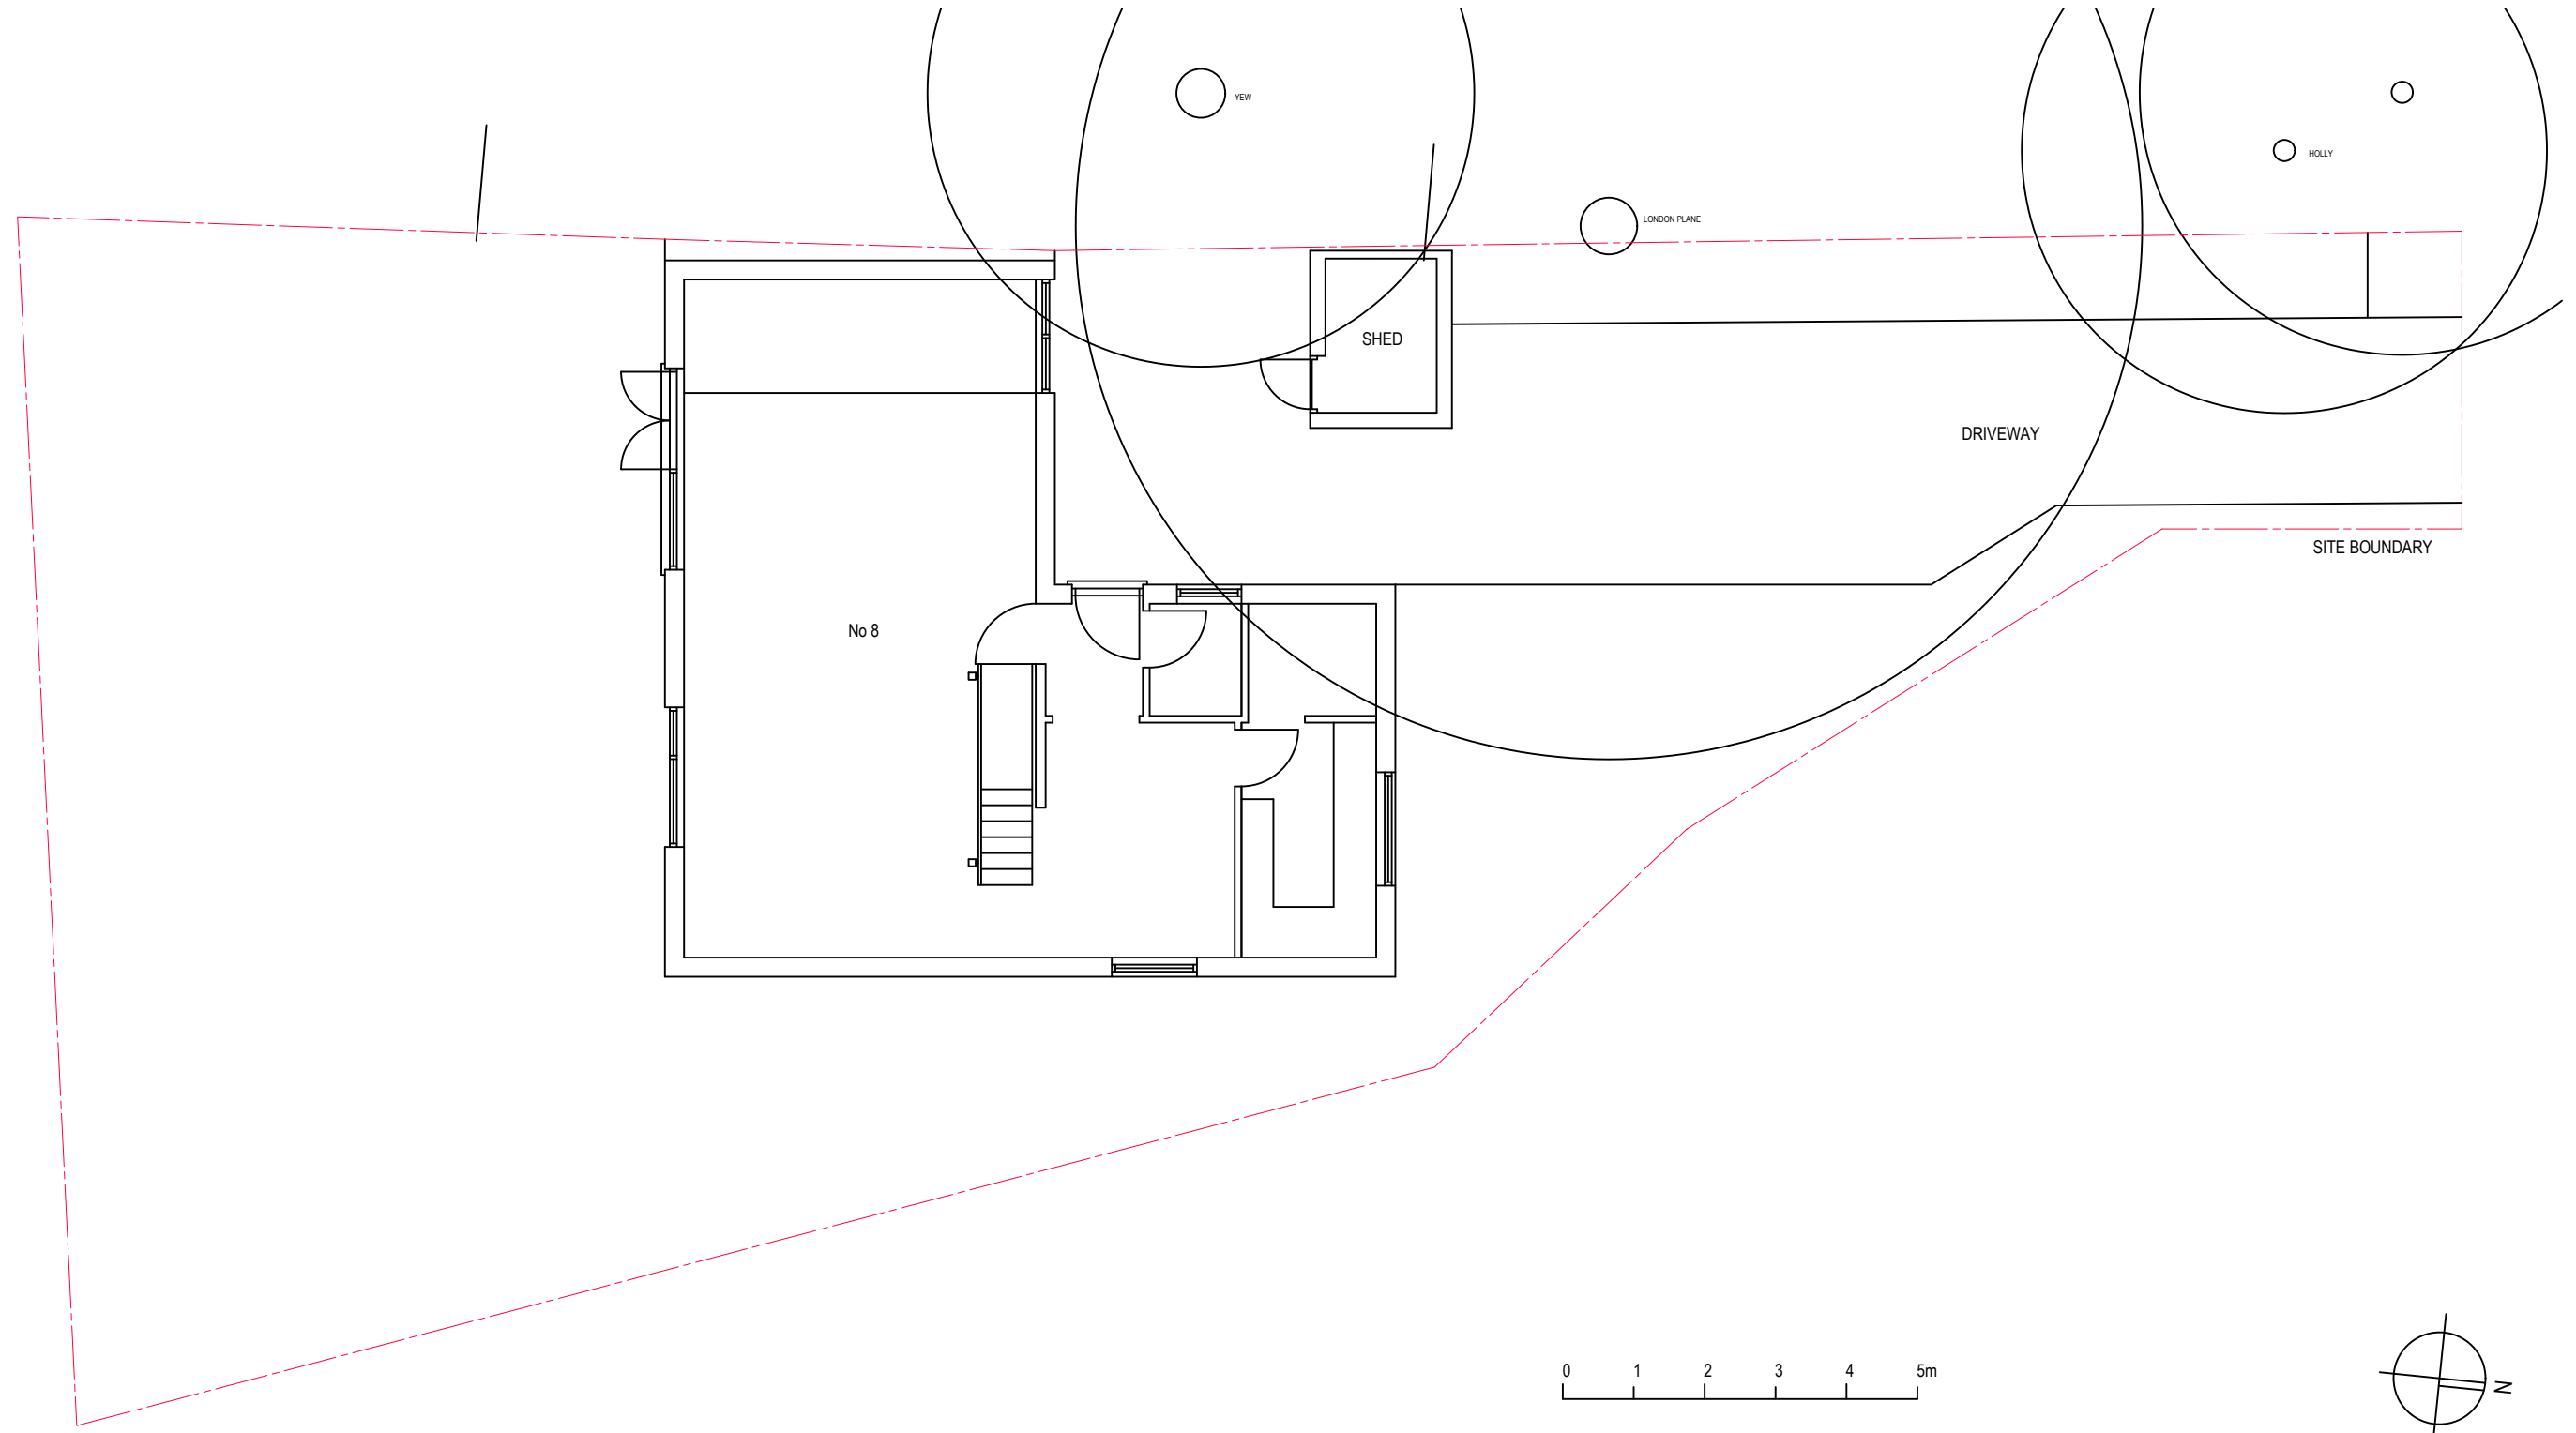

1

SITE PLAN AS EXISTING
SCALE 1:100@A3

Dwg No **311.01.02**

Rev No

Scale **1:100 @ A3**

Date **June 2019**

Project **8 TASKER ROAD NW3**

Dwg Title **SITE PLAN AS EXISTING**