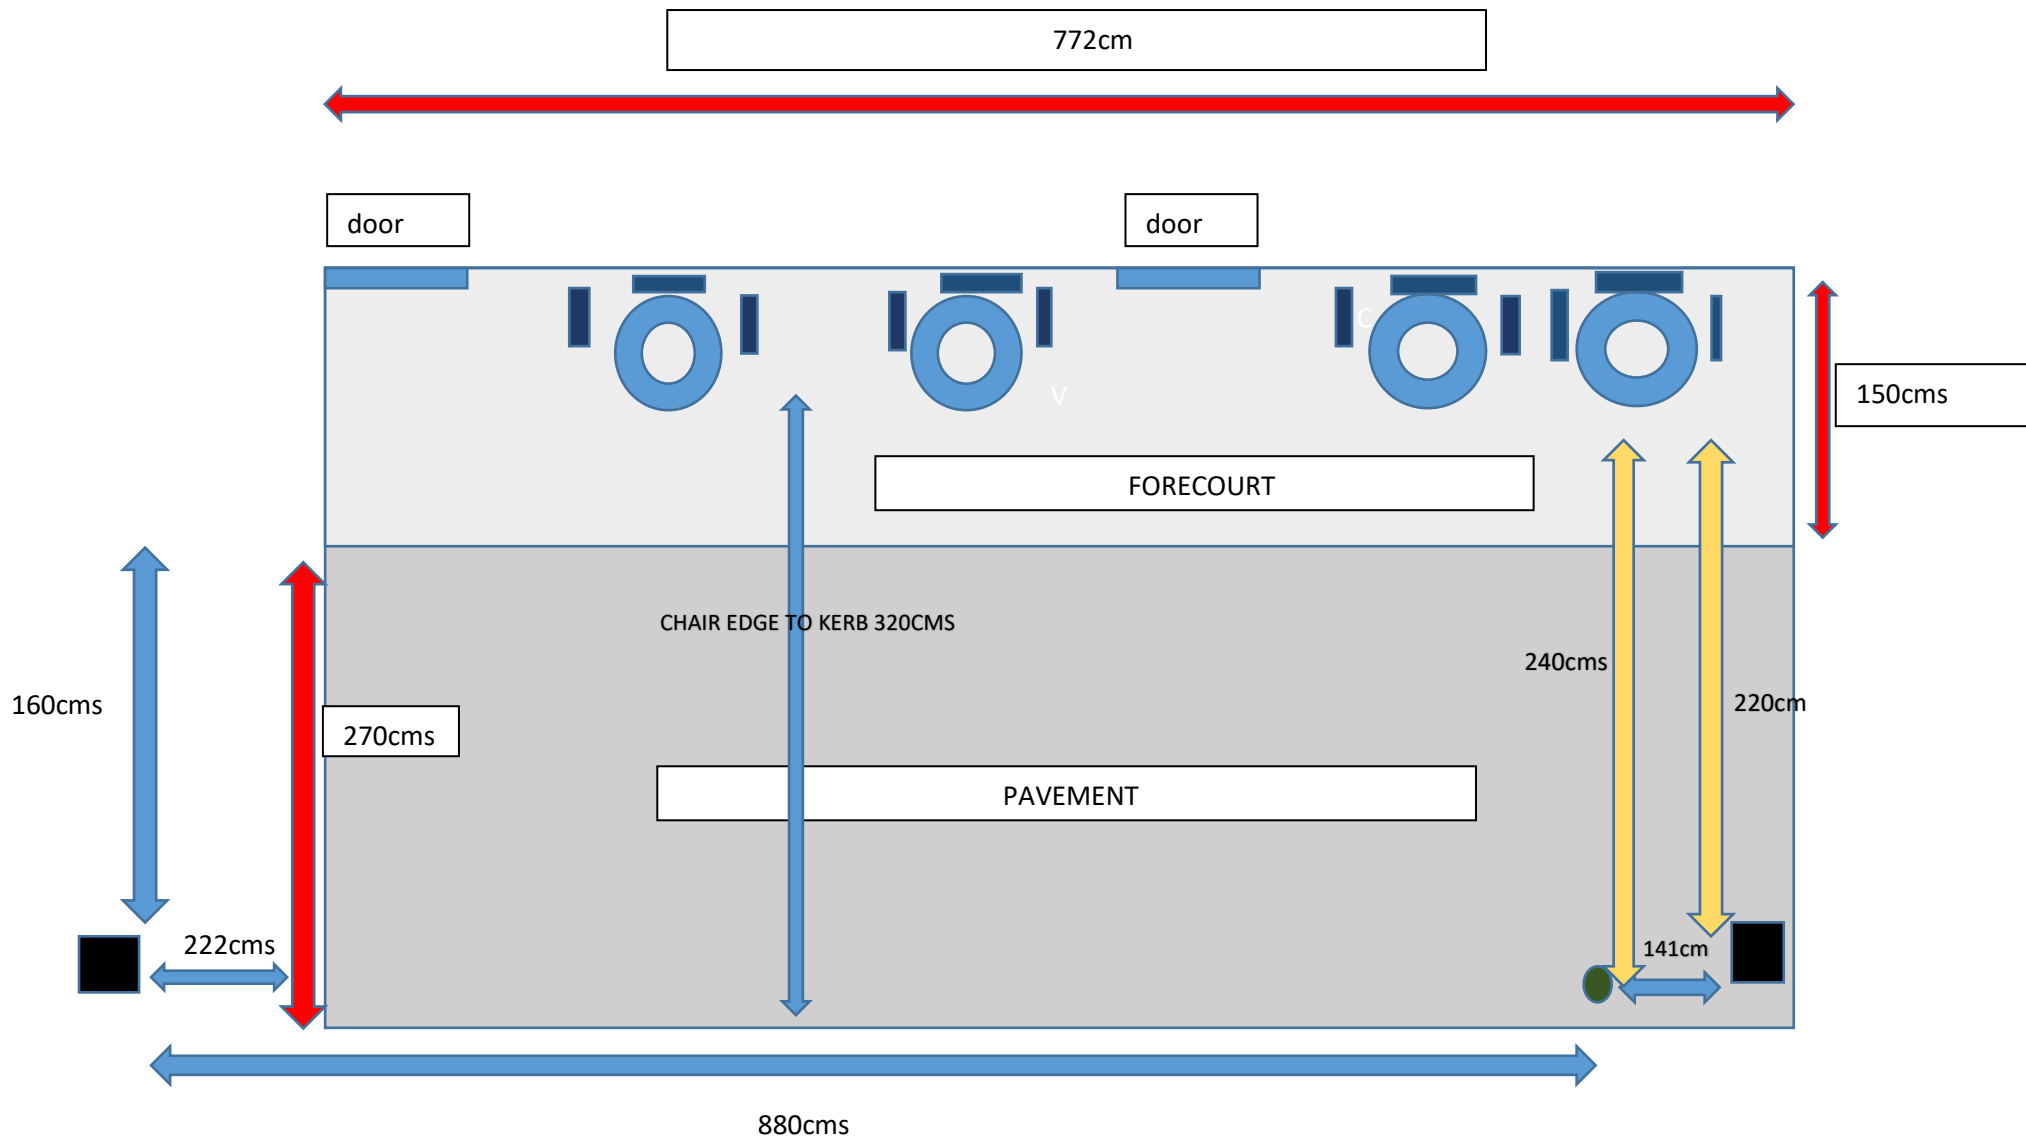

CAFÉ MODE 57-59 ENDELL STREET WC2H 9AJ

Key: scale 1:40

Tables: 80cm diameter Chairs :45cm square

Doors: 82cms wide

PLEASE NOTE LEFT BOLLARD IS NOT IN FRONT OF CAFÉ MODE BUT OVER 2 METRES INTO SPACE IN FRONT OF DENTIST NEXT DOOR.

WE HAVE ALSO USED SMALLER TABLES and the measurement is with the chairs pulled out