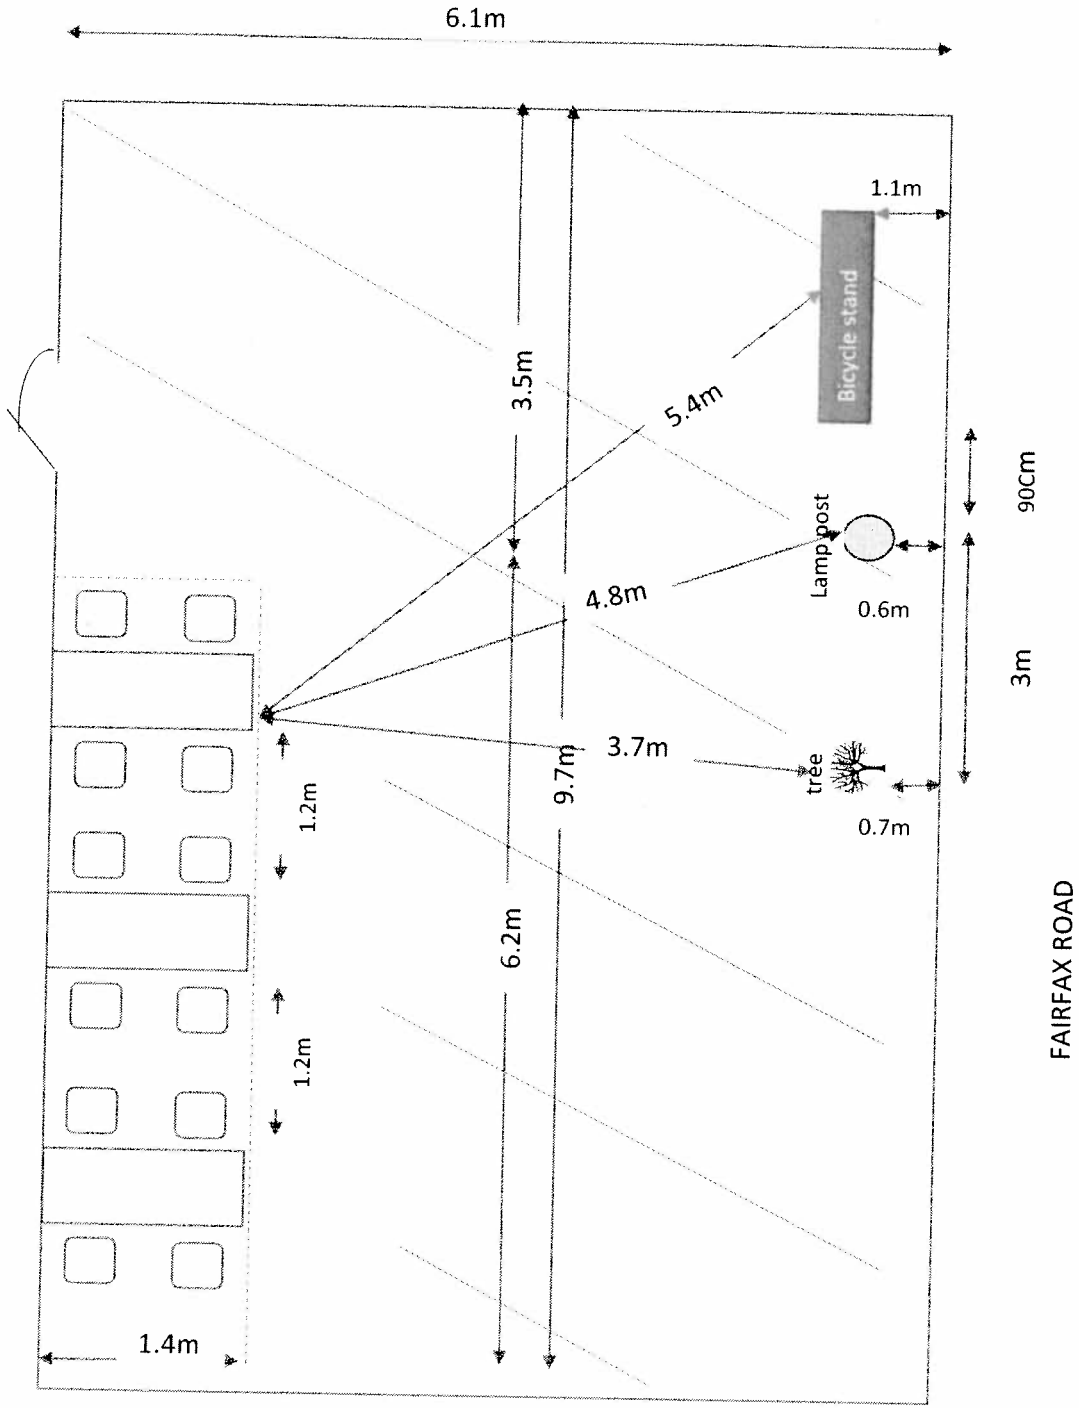

SINGAPORE GARDEN

83 FAIRFAX ROAD  
LONDON NW6 4DY

AREA TO BE  
OCCUPIED BY T&C

TABLE  
1.4m\*0.7M

CHAIR 0.5m\*0.5m

PEDESTRIAN AREA