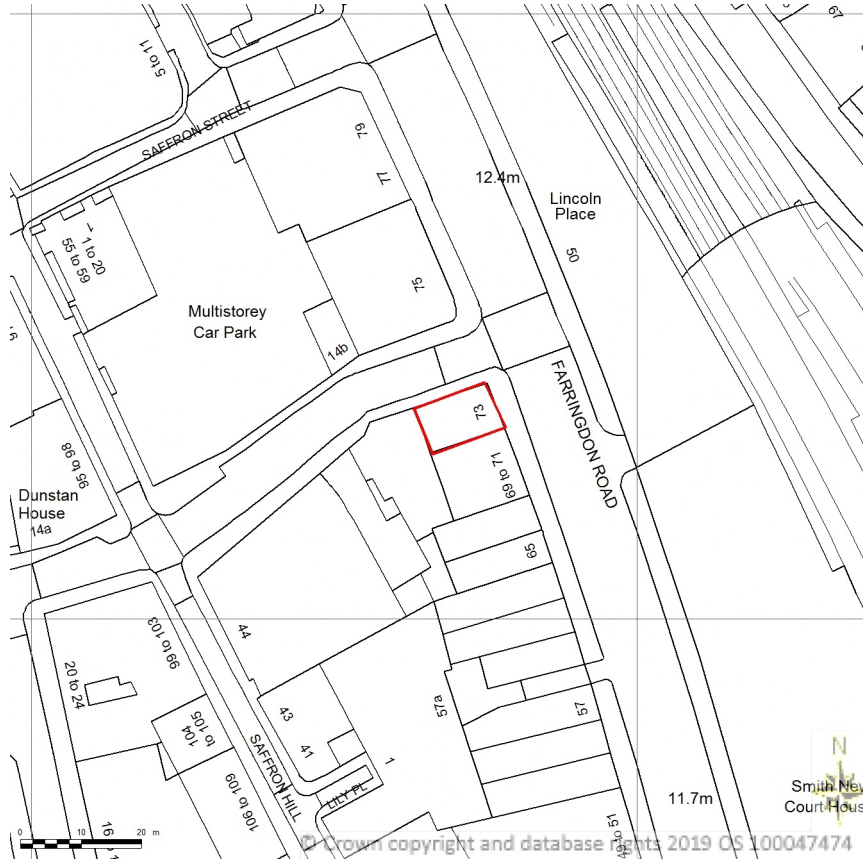

SITE LOCATION PLAN
AREA 2 HA
SCALE: 1:1250 on A4
CENTRE COORDINATES: 531467 , 181931

Supplied by Streetwise Maps Ltd
www.streetwise.net
Licence No: 100047474
17:53:09 23/07/2019