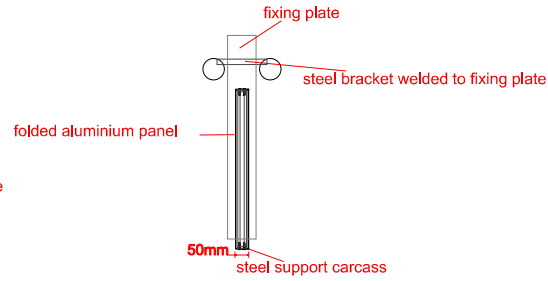

Projection Sign L/H view
SCALE: 1:10

Projection Sign R/H view
SCALE: 1:10

Thru Section
SCALE: 1:10

INDICATIVE VIEW
(NOT TO SCALE)

Domino's

Revision 3.0

Job:
Dominos
73 Farringdon Road,
London, EC1M

Projecting sign detail