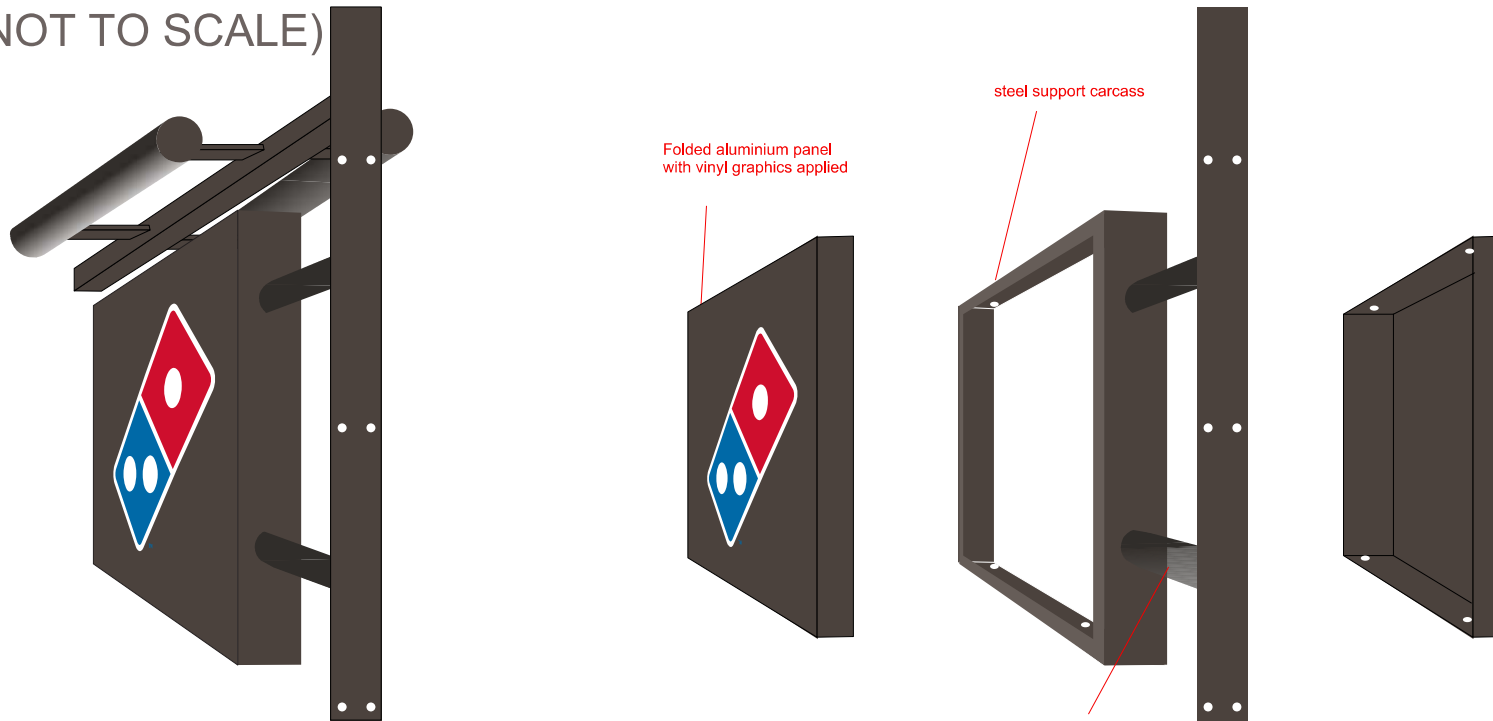

Projection Sign L/H view
SCALE: 1:10

Projection Sign R/H view
SCALE: 1:10

Thru Section
SCALE: 1:10

INDICATIVE VIEW
(NOT TO SCALE)

Domino's

Revision 3.0

Job:
Dominos
73 Farringdon Road,
London, EC1M

Projecting sign detail

*subject to site survey

Drawn by: TJ
Date: 06/06/2019

Scale: 1:10@A1

Approved by: _____

Legend House, Bradbury Drive, Springwood Ind. Estate
Braintree, Essex. CM7 2SD