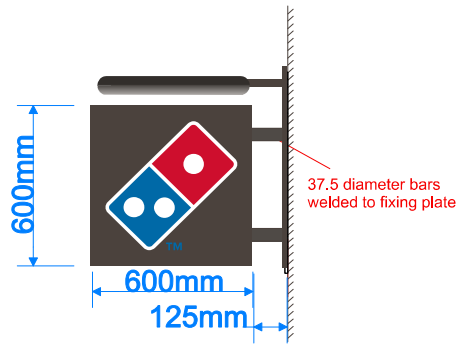

Projection Sign L/H view
SCALE: 1:10

Projection Sign R/H view
SCALE: 1:10

Thru Section
SCALE: 1:10

INDICATIVE VIEW
(NOT TO SCALE)

Domino's

Revision 3.0

Job:
Dominos
73 Farringdon Road,
London, EC1M

Projecting sign detail

*subject to site survey

Drawn by: TJ
Date: 06/06/2019

Scale: 1:10@A1

Approved by: _____

Legend House, Bradbury Drive, Springwood Ind. Estate
Braintree, Essex. CM7 2SD