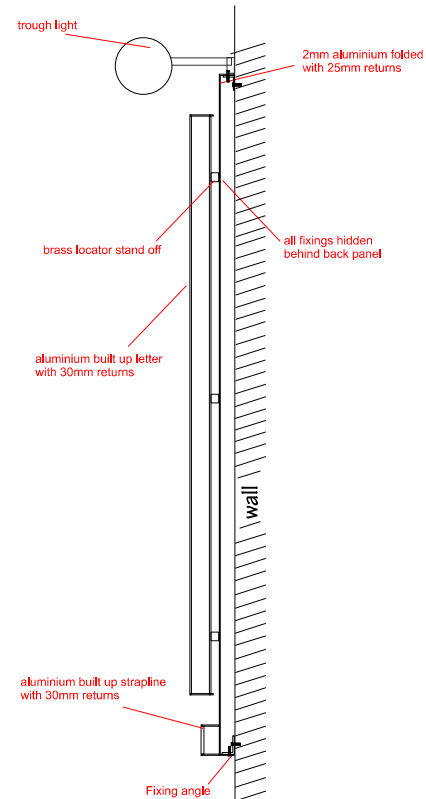

Fascia detail

SCALE: 1:10@A1

INDICATIVE VIEW
(NOT TO SCALE)

Side through section scale:NTS

Domino's

Revision 3.0

Job:
Domino's
73 Farringdon Road,
London, EC1M

Fascia detail

*subject to site survey

Drawn by: TJ
Date: 06/06/2019

Scale: 1:20@A1

Approved by: