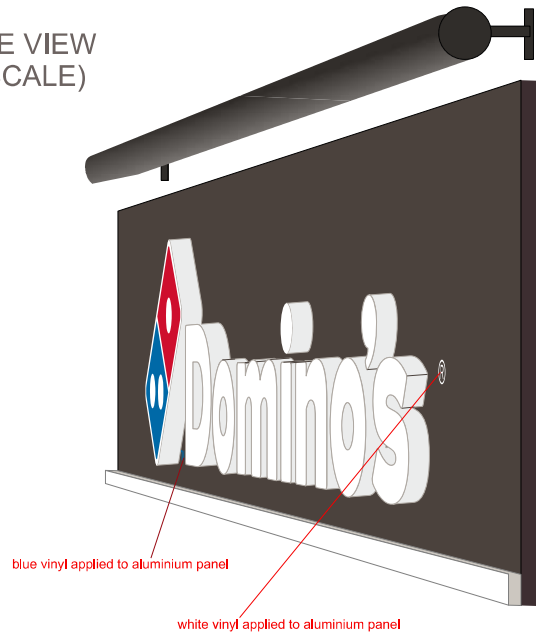

Fascia detail

SCALE: 1:10@A1

INDICATIVE VIEW
(NOT TO SCALE)

Side through section scale:NTS

Domino's

Revision 3.0

Job:
Domino's
73 Farringdon Road,
London, EC1M

Fascia detail