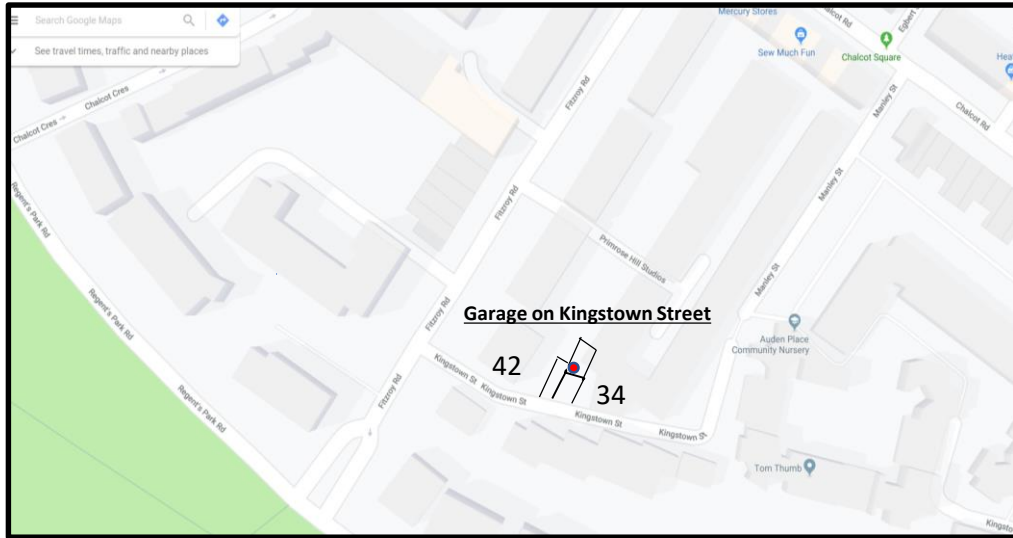

Garage on Kingstown Street

- Garage is located on Kingstown Street
- Identified on legal documents as “Garage on Kingstown Street”.
- Located between 34 Kingstown Street and 42 Kingstown Street
- 57 Fitzroy was the original house. The garage and the coal storage area were originally part of the larger house.
- House was split between the upper maisonette house on 57 Fitzroy and the lower ground flat on 42 Kingstown Street.
- If you can not use “Garage on Kingstown Street” as an address use 42 Kingstown Street
- Red dot indicates location of Sycamore Tree