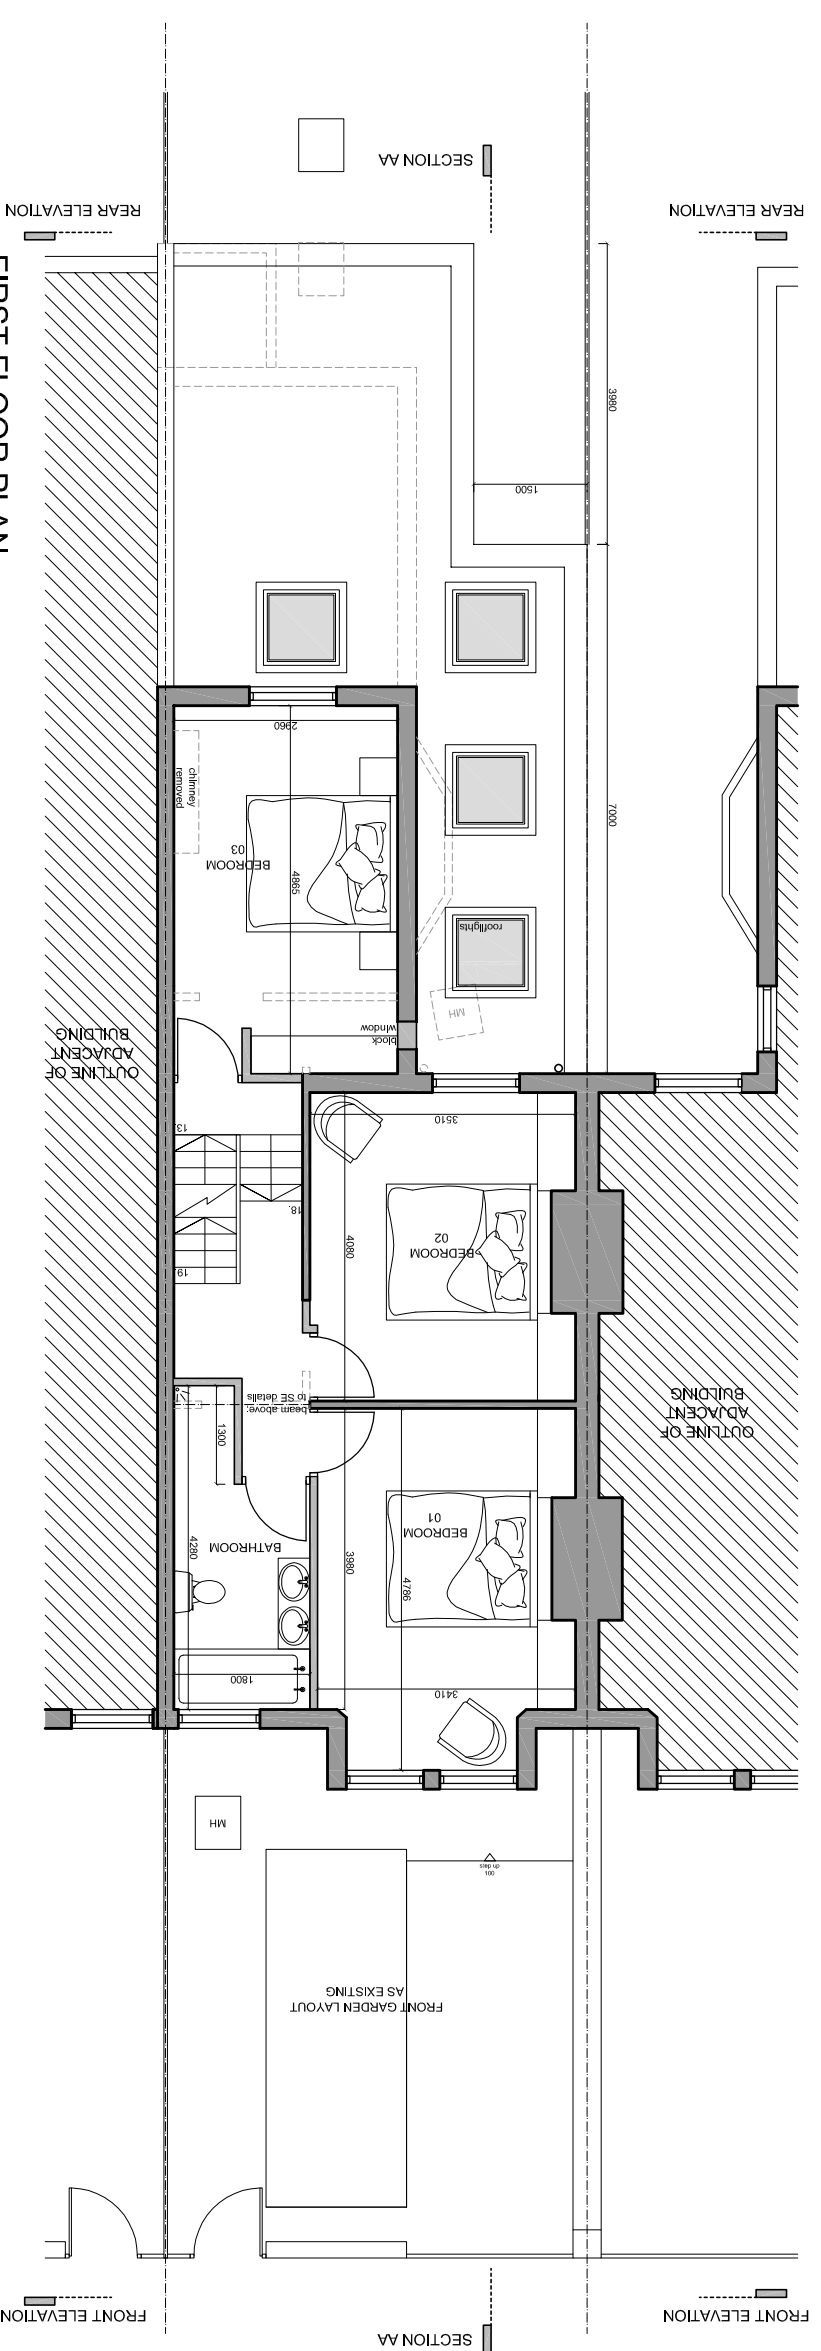

General Notes

FIRST FLOOR PLAN

No.	Revision/Issue	Date

From Name and Address

GOAStudio | London
residential architecture
Hoxton MK1 | 18-20 Paul Street | EC2A 4NE | London

Project Name and Address
Rooftop extension, single storey rear extension,
front garden alterations and internal alterations
to a single family dwelling
73 Goldhurst Terrace NW6 3HA, London

Project	Sheet
1917 Finchley Road	PROPOSAL
Date	FIRST FLOOR PLAN
July 2019	1917
Scale	33
1:100 @ A3	