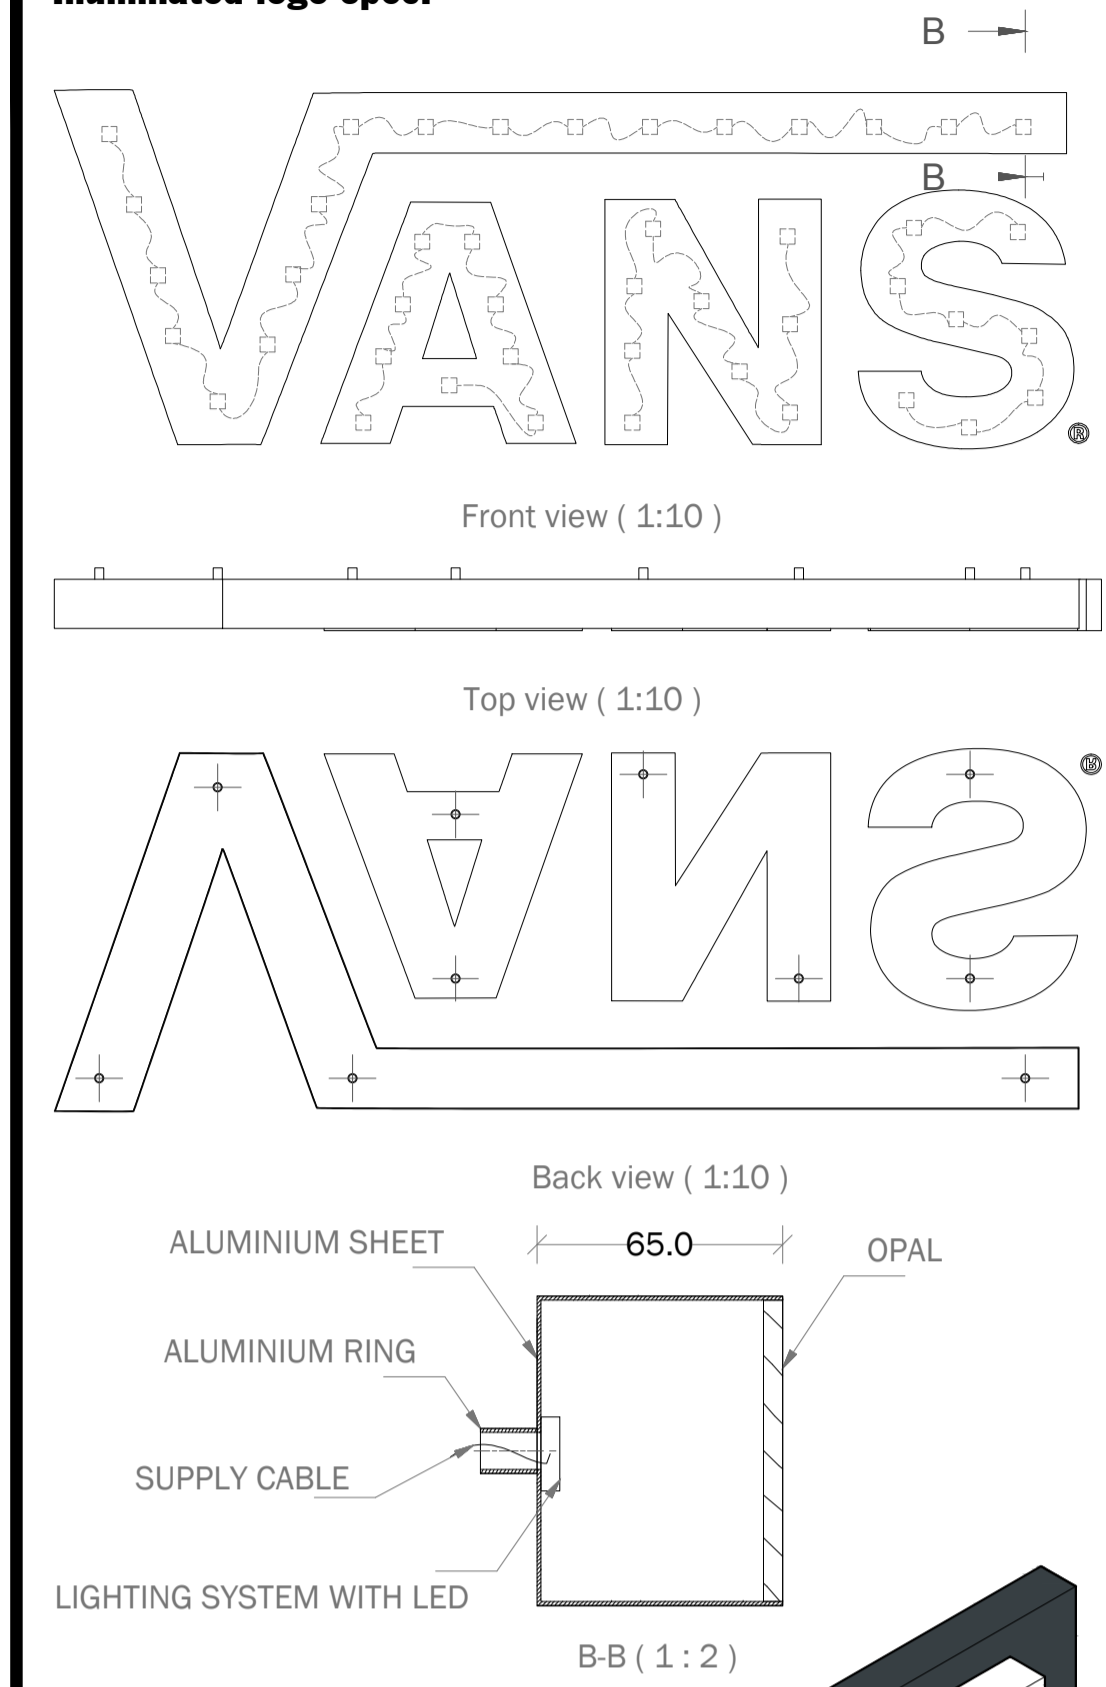

1 Plan

2 Facade

Illuminated logo spec.

Bus Stop logo specs.