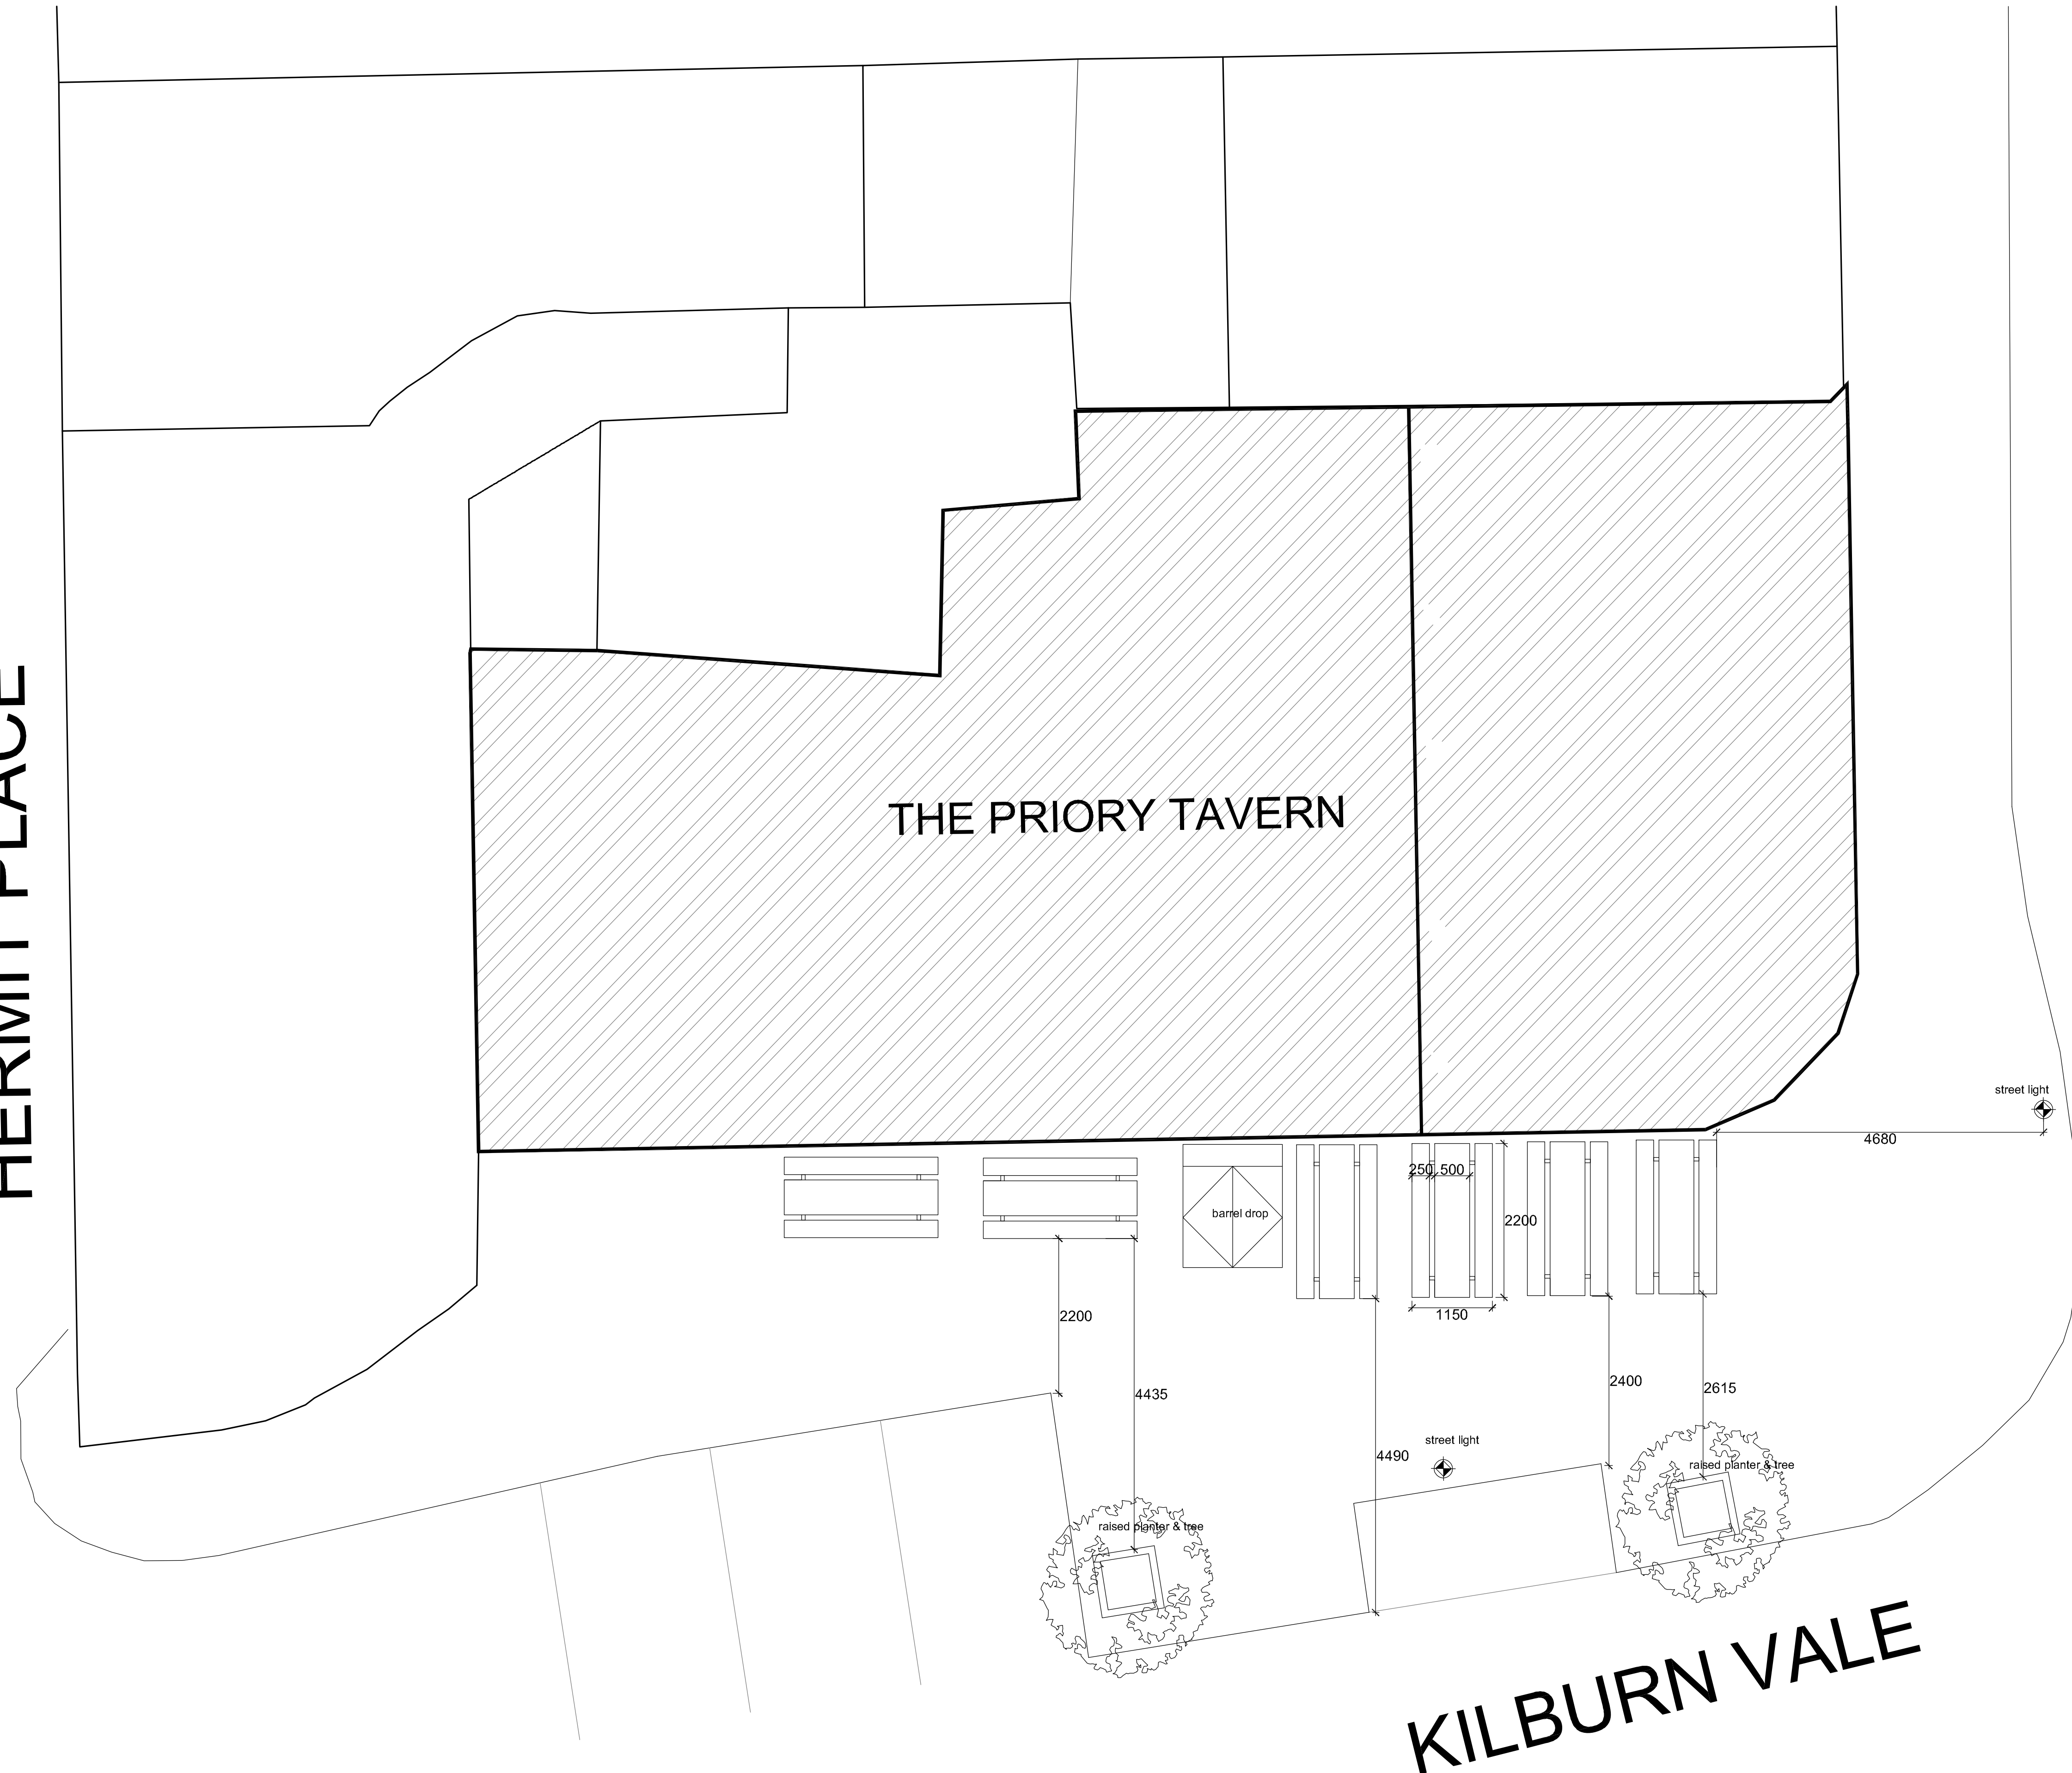

THE PRIORY TAVERN, KILBURN

HERMIT PLACE

Rev	Date	Initials	Comment
A	26.03.18	SP	Revisions made to drawing as per below: Addition of extra dimensions to external areas as indicated on the layout.

© copyright

aba
architecture and interiors

Globe Works Penitence Road
Boreham SS3AE
01792 501923
www.abarchitecture.co.uk

Client
Bermondsey Pub Co

Project
The Priory Tavern
250 Belsize Rd
Kilburn
London
NW6 4BT

Drawing Name
Proposed Site Plan

Drawn By
PJ /SS

Date
March 2018

Scale
1:50 (A1)

Status
PRELIMINARY

Drawing no.
1928.103

Revision
-

KILBURN VALE