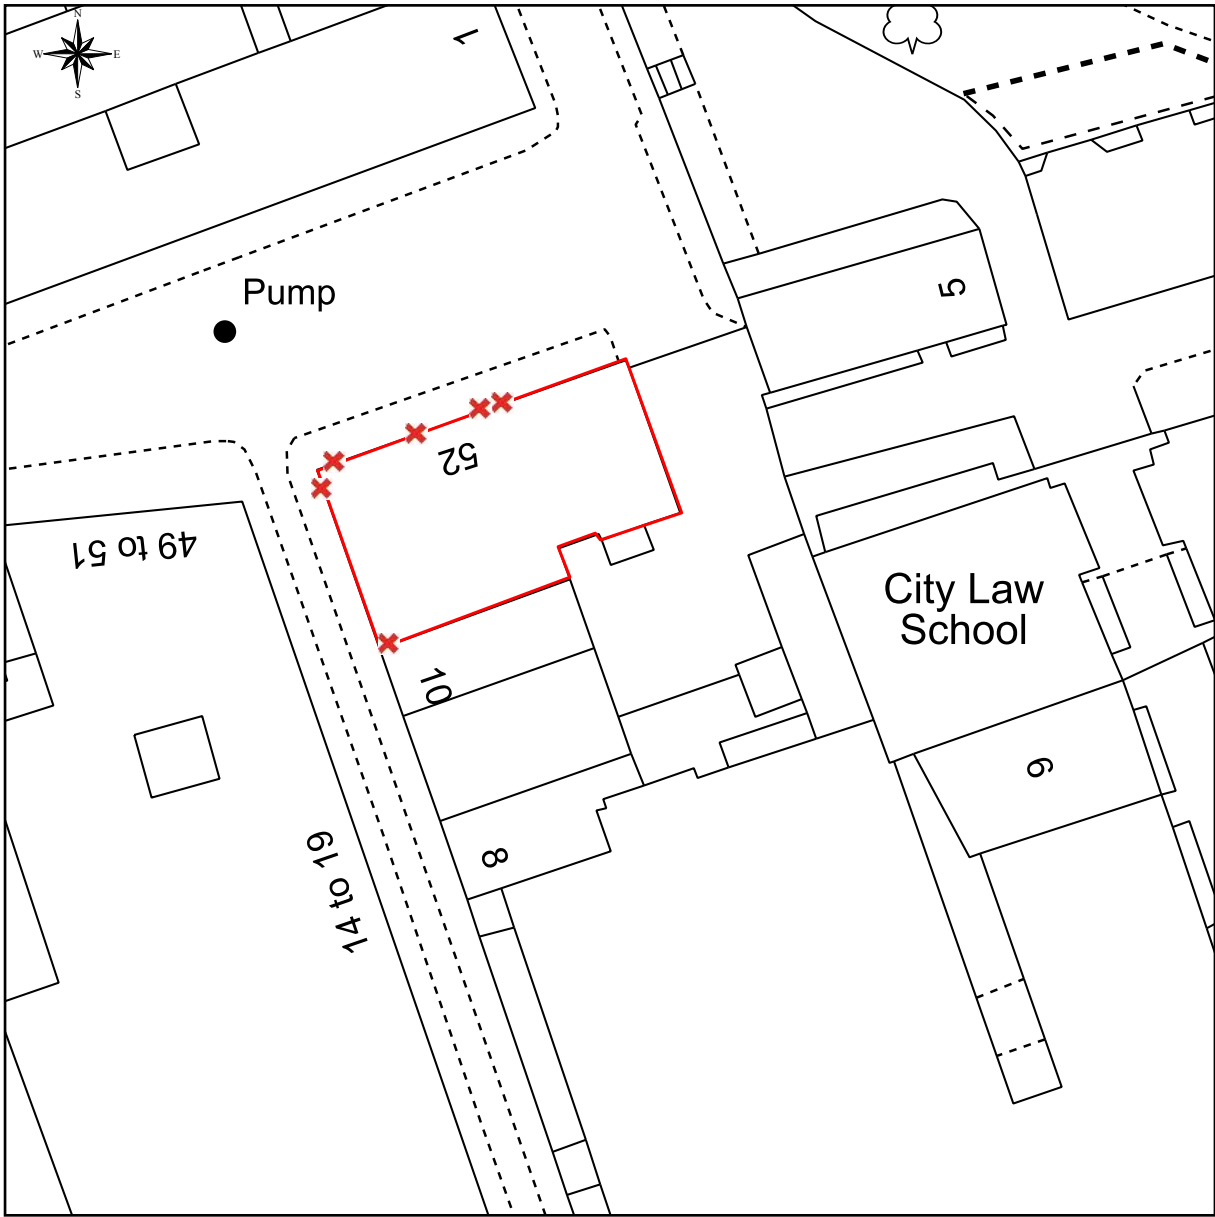

wework Bedford Row

This Plan includes the following Licensed Data: OS MasterMap Black and White PDF Location Plan by the Ordnance Survey National Geographic Database and incorporating surveyed revision available at the date of production. Reproduction in whole or in part is prohibited without the prior permission of Ordnance Survey. The representation of a road, track or path is no evidence of a right of way. The representation of features, as lines is no evidence of a property boundary. © Crown copyright and database rights, 2019. Ordnance Survey 0100031673

0m 5m 10m 15m 20m 25m 30m 35m 40m

Scale: 1:500, paper size: A4

52 Bedford Row, London, WC1R 4LR.

plans ahead by emapsite™

Prepared by: Gemma Partridge, 15-07-2019