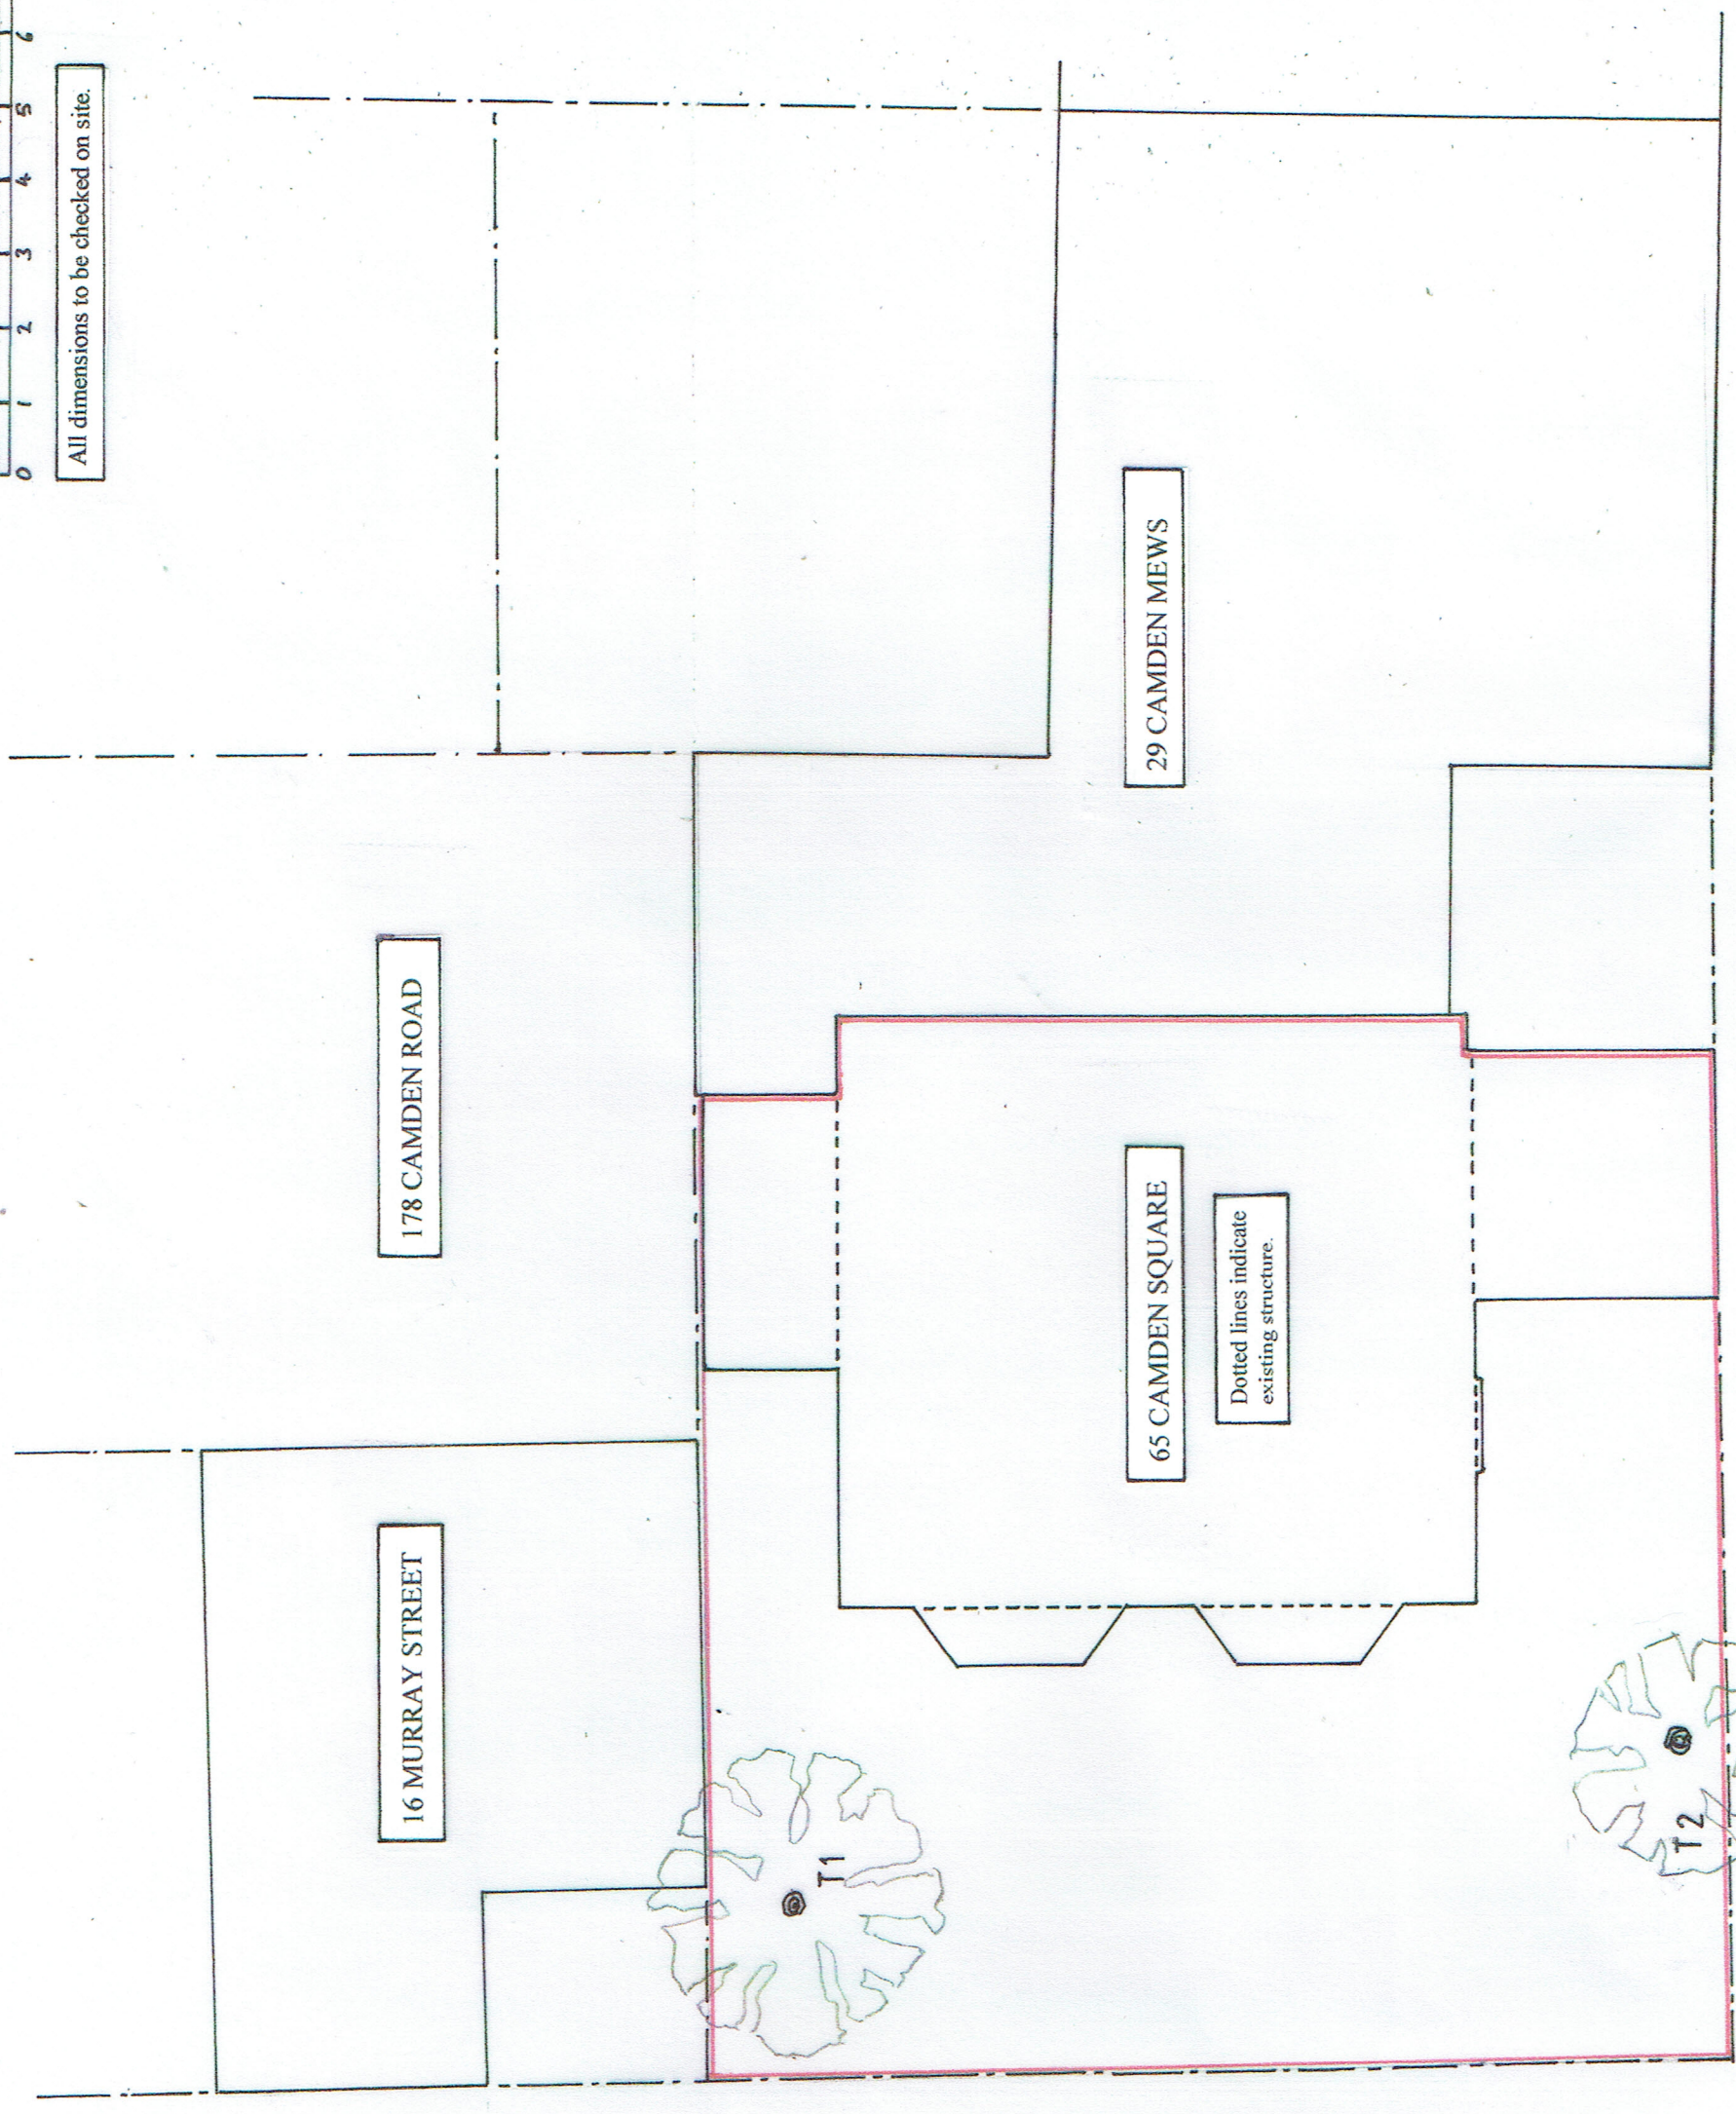

All dimensions to be checked on site.

C.E.D.C  
 14 Rowan Rd.  
 London  
 W6 7DU  
 020 7603 7770

Site  
 65 Camden Square,  
 London  
 NW1 9XD

Title  
 LOCATION PLAN

Scale 1:100 on A3  
 Date 05.06.2019

Drg. No.  
**BC819315**

Dotted lines indicate existing structure.

178 CAMDEN ROAD

16 MURRAY STREET

65 CAMDEN SQUARE

29 CAMDEN MEWS

T1

T2