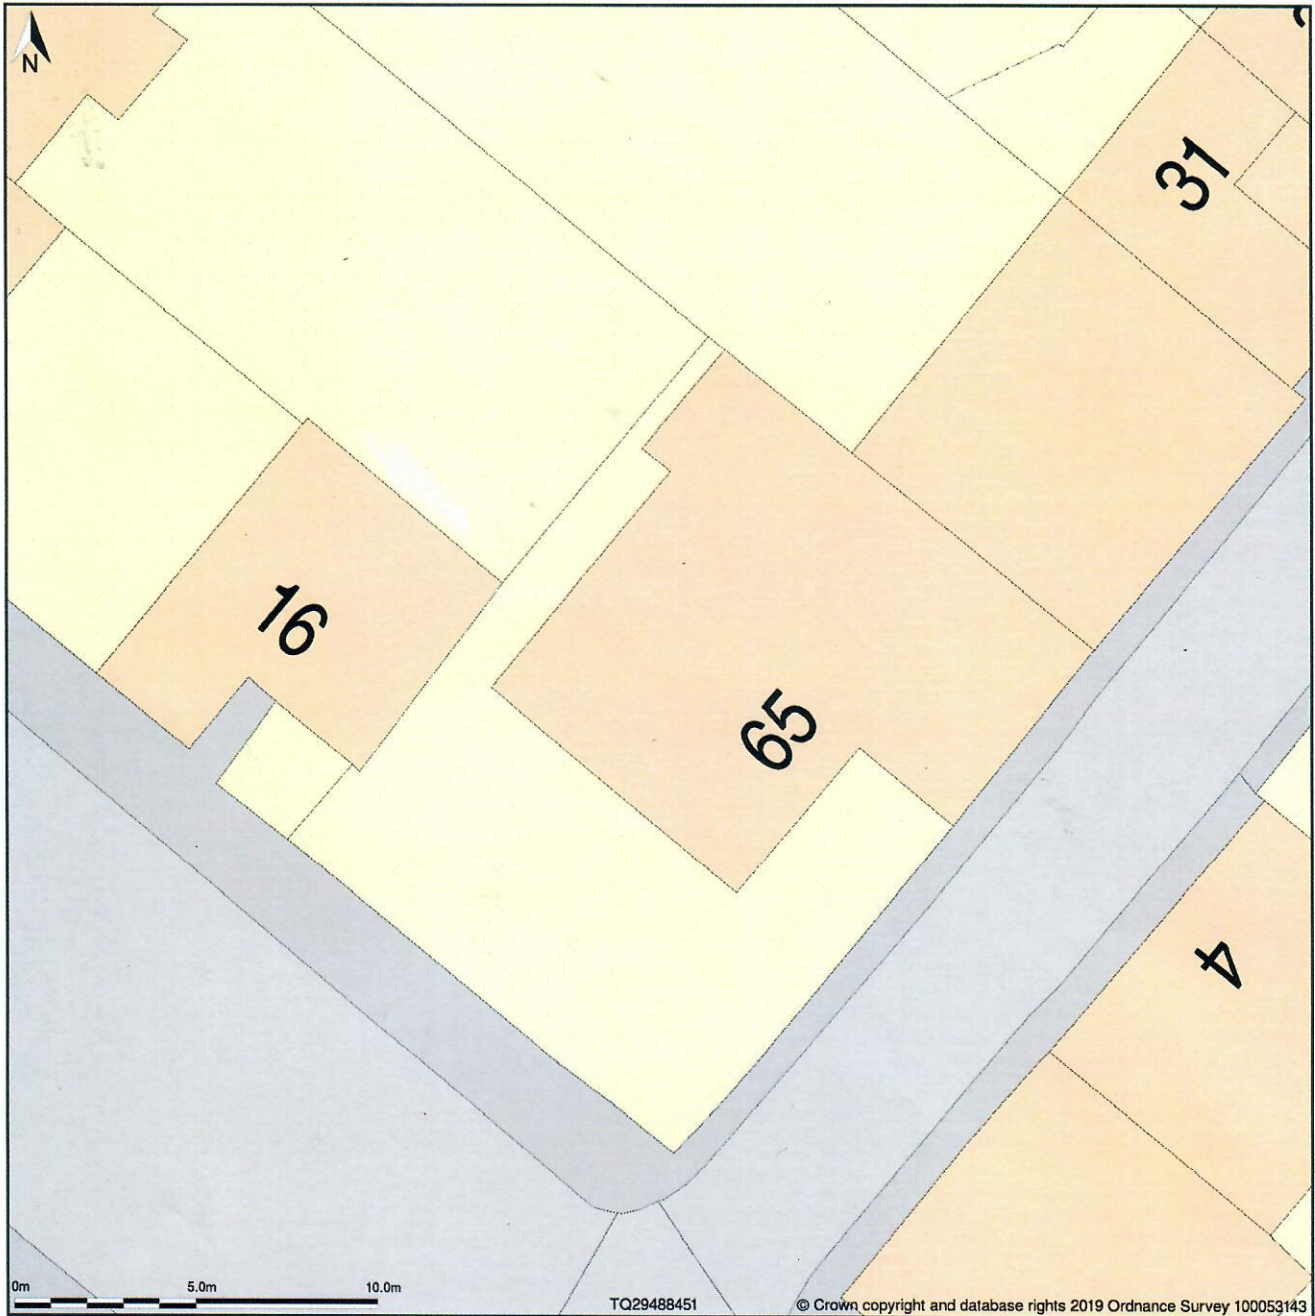

65, Camden Square, London, Camden, NW1 9XD

Block Plan shows area bounded by: 529470.99, 184492.97 529506.99, 184528.97 (at a scale of 1:200), OSGridRef: TQ29488451. The representation of a road, track or path is no evidence of a right of way. The representation of features as lines is no evidence of a property boundary.

Produced on 5th Jun 2019 from the Ordnance Survey National Geographic Database and incorporating surveyed revision available at this date. Reproduction in whole or part is prohibited without the prior permission of Ordnance Survey. © Crown copyright 2019. Supplied by www.buyaplan.co.uk a licensed Ordnance Survey partner (100053143). Unique plan reference: #00427653-0AA073