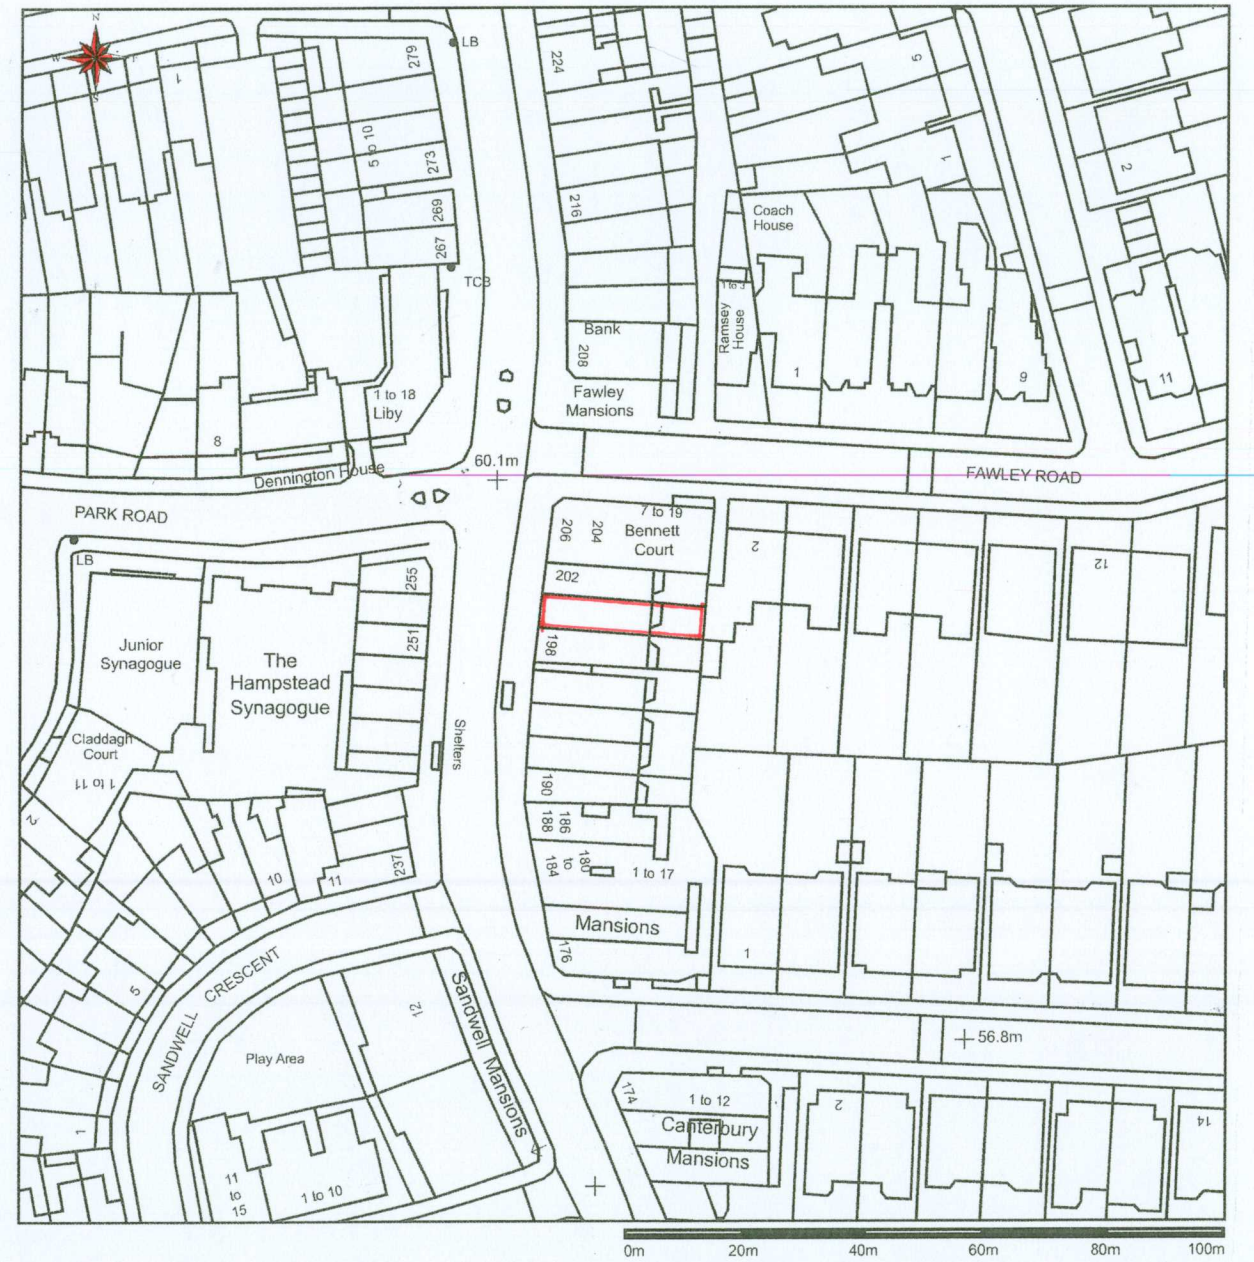

# 200 WEST END LANE, LONDON, NW6 1SG

## Location & Site Plans

Drawing No: 200WEL19/00

**Site & Proposed Roof Plan**  
Scale 1:200@A3

**Location Plan**  
Scale 1:1250@A3