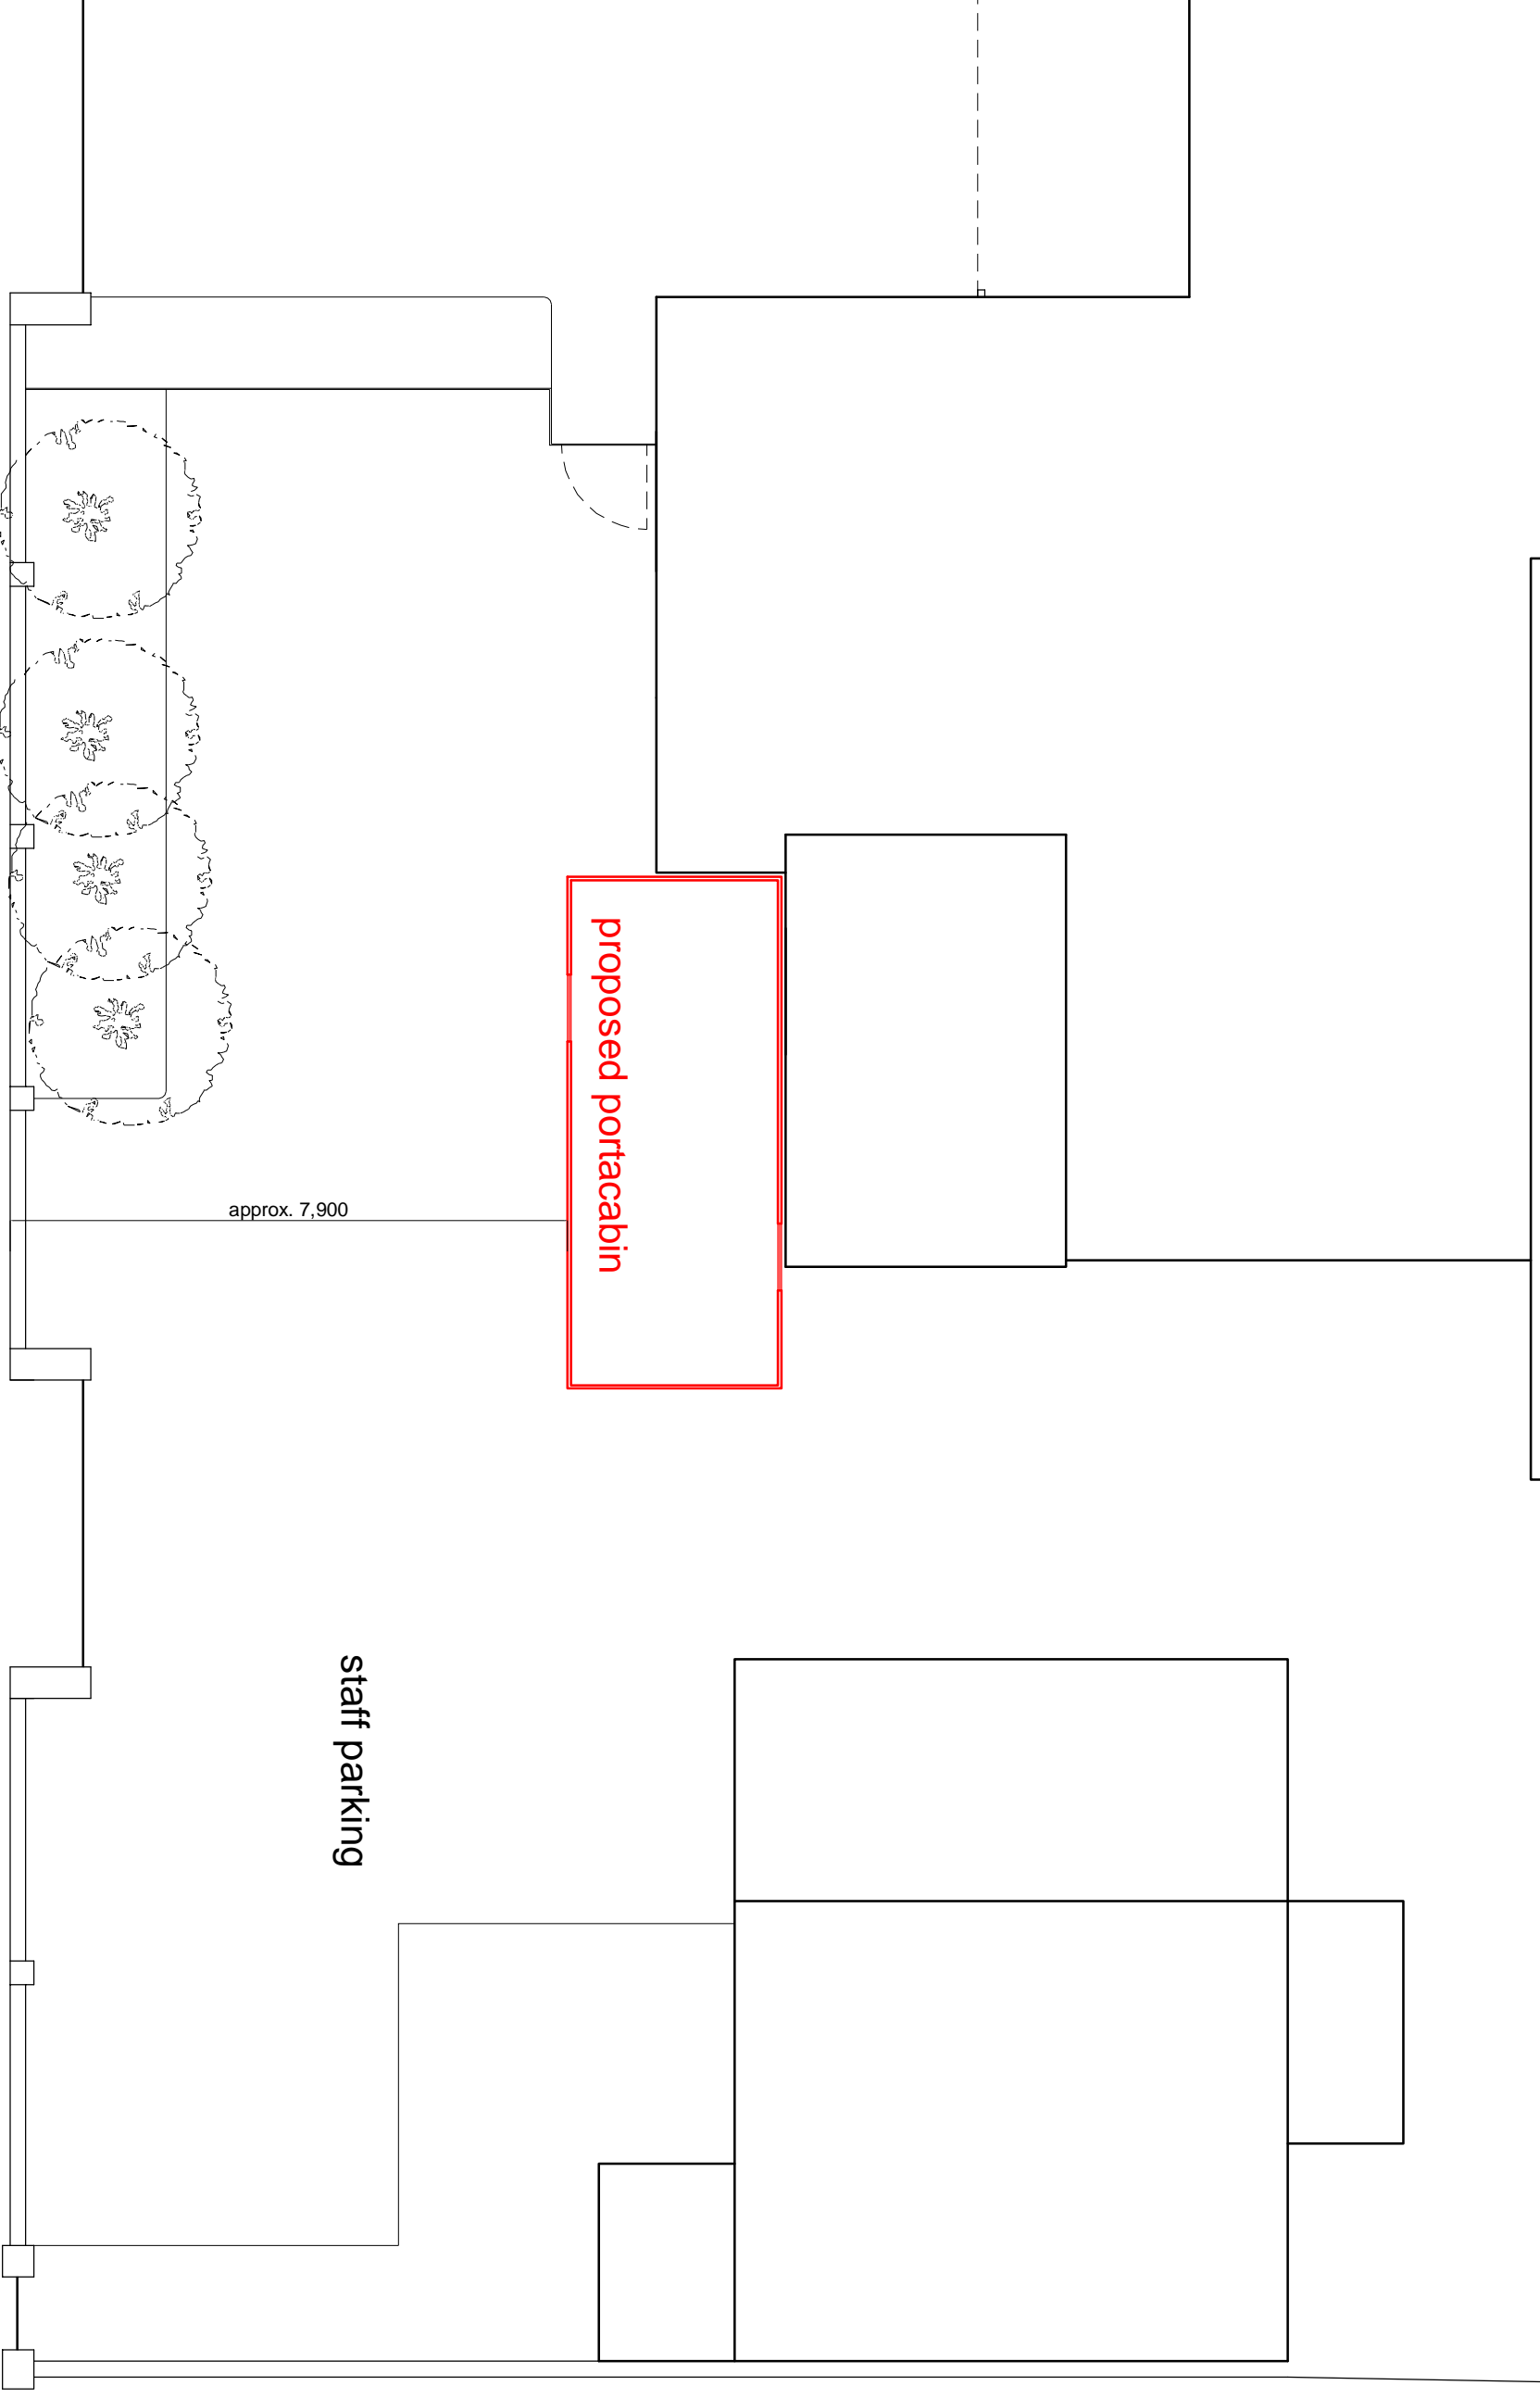

REVISIONS	
REV	DATE
A	2019.07.02

REVISION NOTES:
POSITION OF THE PORTACABIN ALTERED

KEY

NOTES
1. Do not scale from this drawing
2. Report all drawing errors, omissions and discrepancies to the author
3. Report all drawing errors, omissions and discrepancies to the author