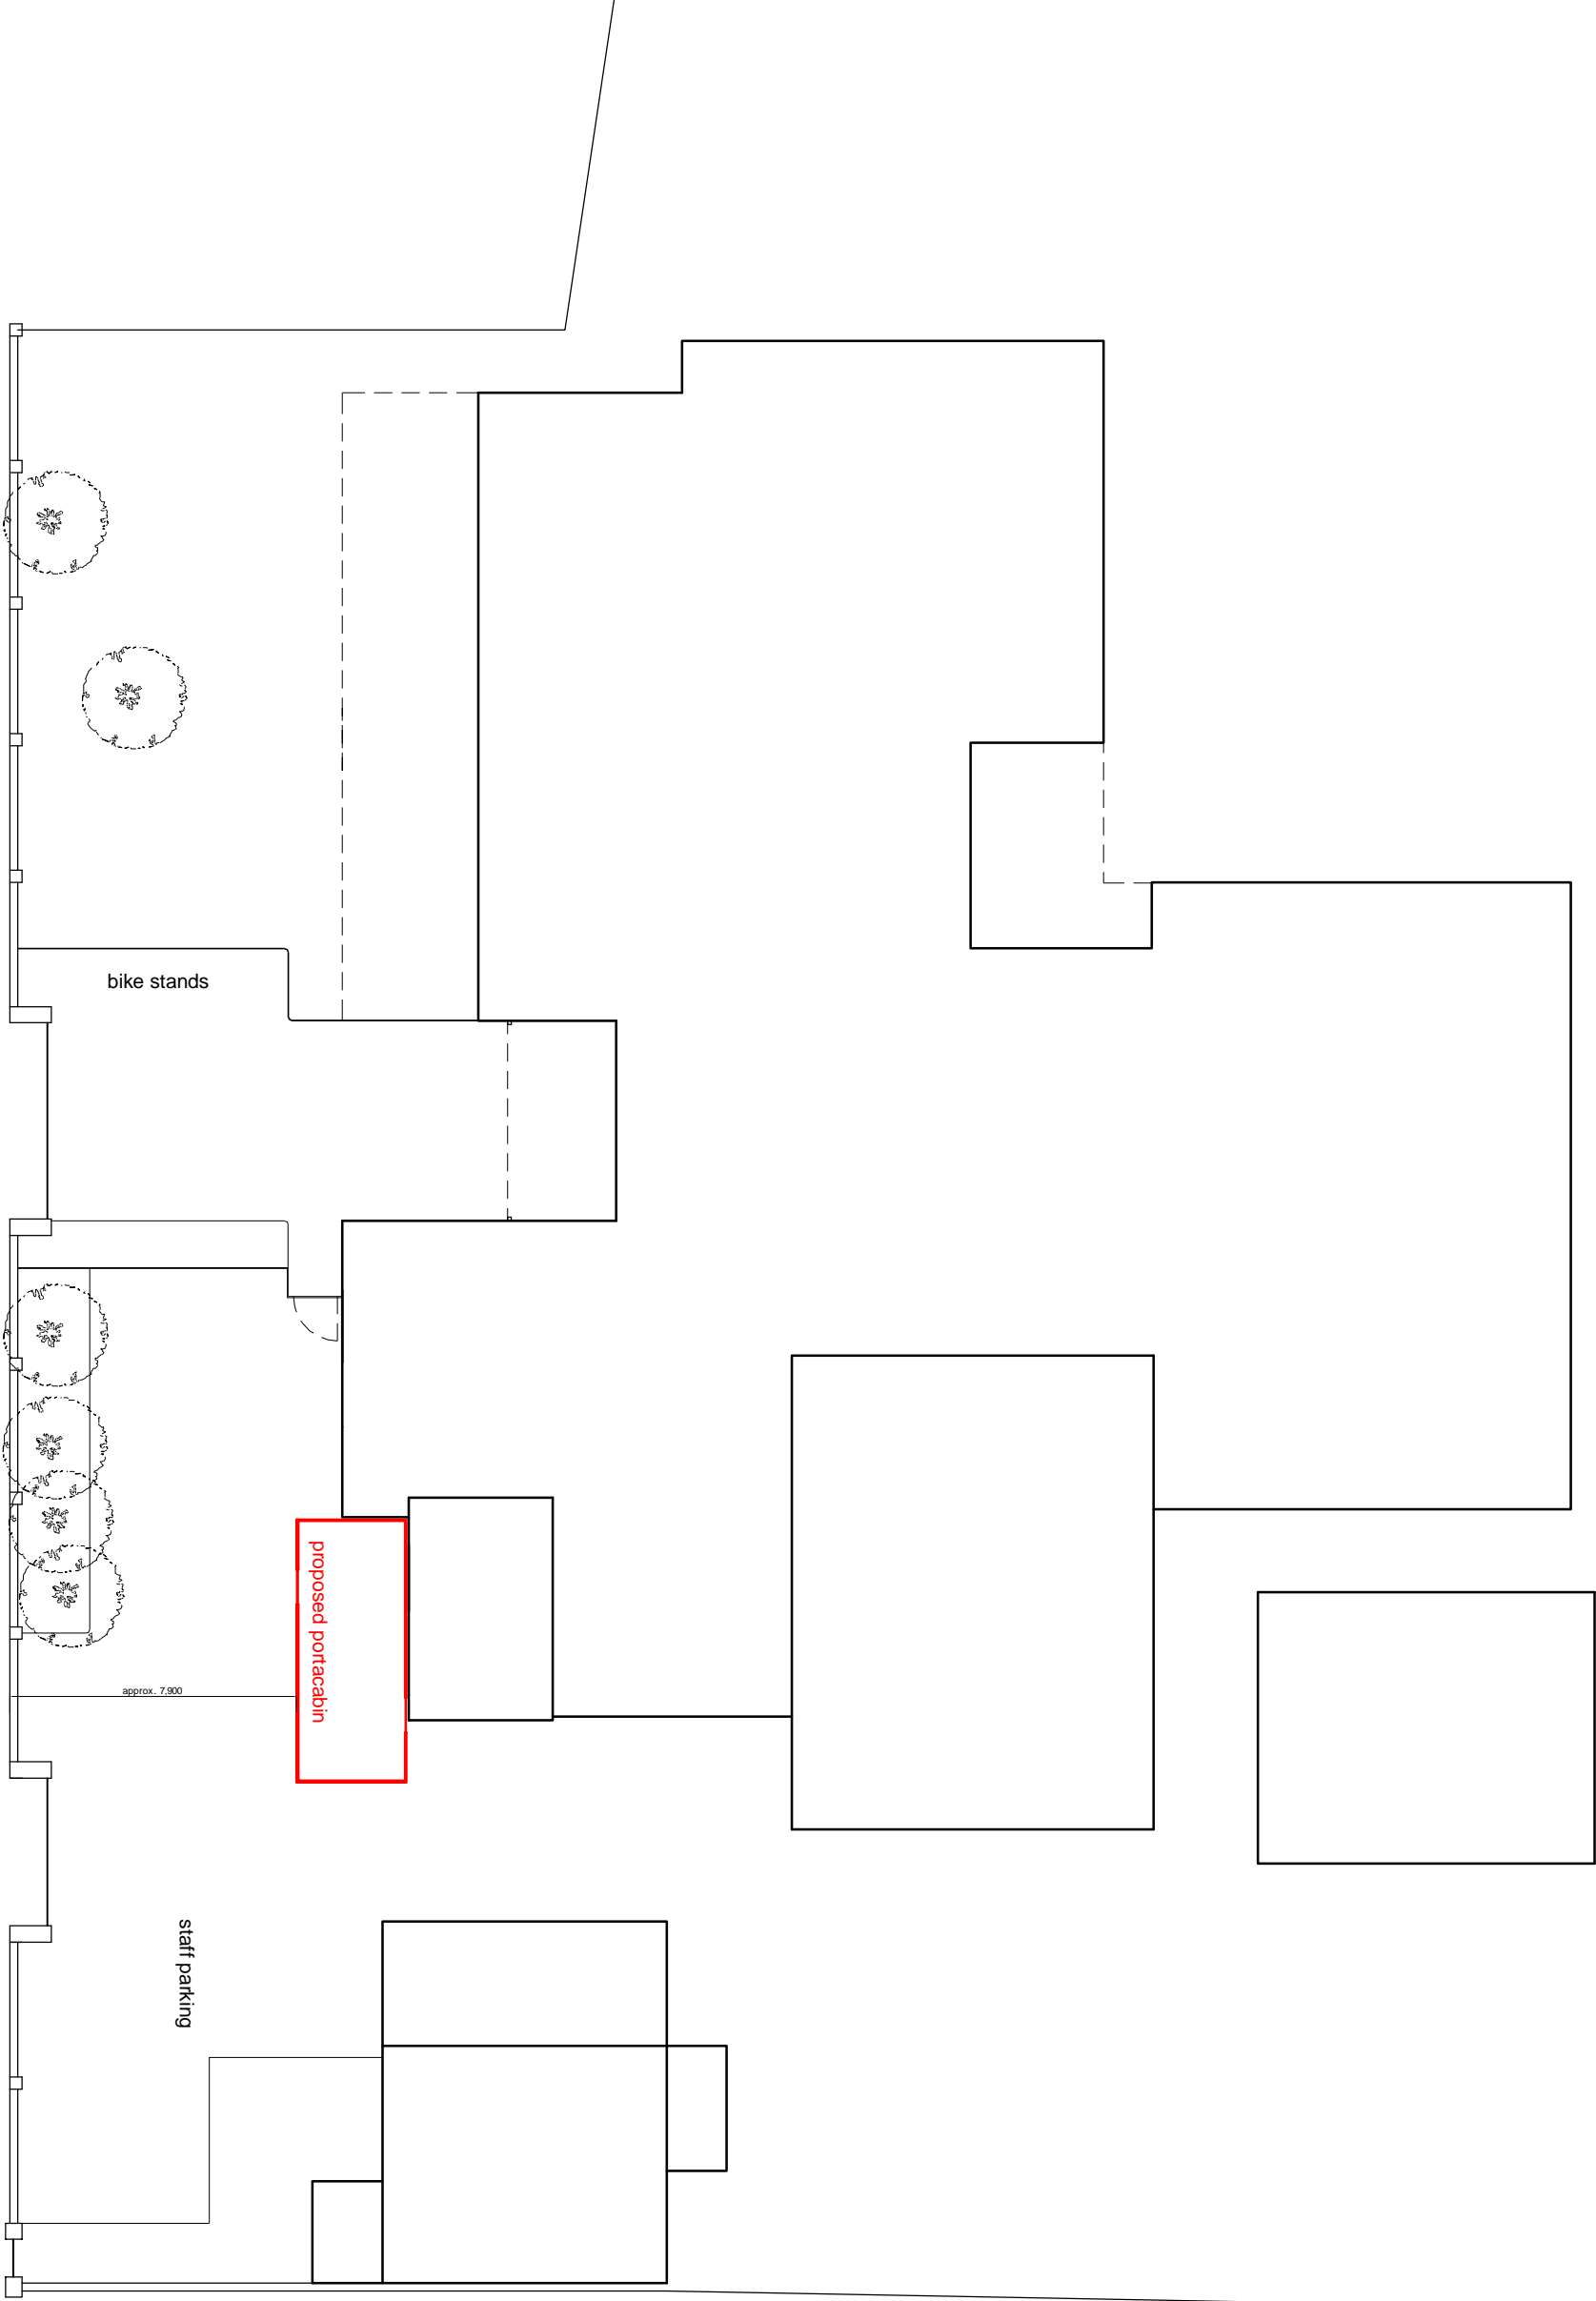

REVISIONS
REV DATE REVISION NOTES:

KEY

KASIA WHITEFIELD DESIGN

KASIA WHITEFIELD@GMAIL.COM
TEL: 0785505383

JOB
ST PAUL'S CE PRIMARY SCHOOL
ELSWORTHY ROAD, PRIMROSE HILL
LONDON NW3 3DS
TITLE
PROPOSED SITE PLAN

DATE 2019.07.08 SCALE 1:200@A3 STATUS 2/19/REV/INNG
PROJECT NO. DRAWING NO. REVISION
SPS2 PP01 A