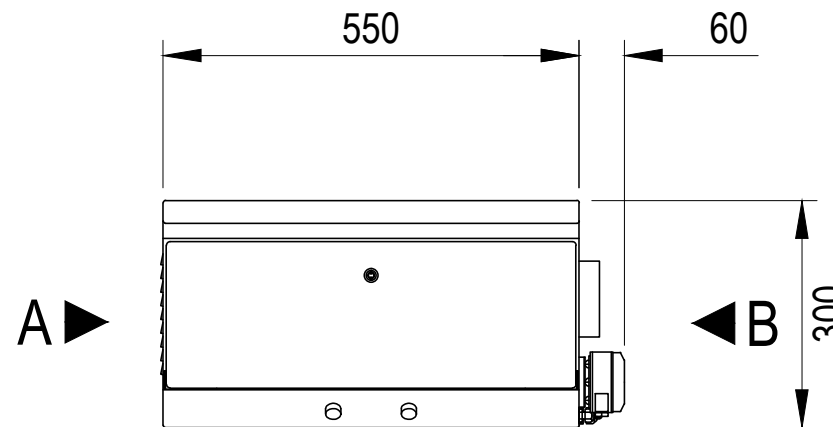

PURPOSE OF ISSUE:  
**Overall Dimensions of  
UVO500**

CLIENT	-
LOCATION	-
DATE	20.01.15
DRAWN	MDK
SCALE	1:10 @ A3
CHECKED	
DRAWING NO.	UVO500
REV.	-

PLAN

SIDE ELEVATION ON 'A'

FRONT ELEVATION

SIDE ELEVATION ON 'B'