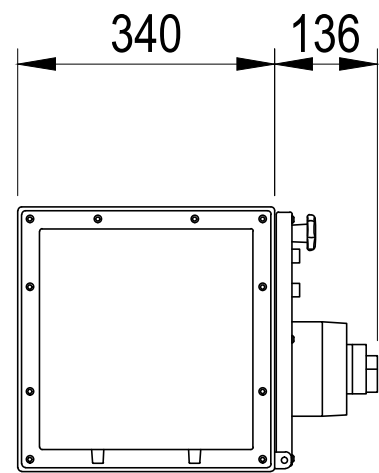

All dimensions in millimeters  
Do Not Scale

**purifiedair**<sup>®</sup>  
www.purifiedair.com  
PURIFIED AIR LTD  
LYON HOUSE, LYON ROAD, ROMFORD,  
ESSEX, RM1 2BG  
TEL:01708 755414  
FAX:01708 721488  
e-mail : info@purifiedair.co.uk

PURPOSE OF ISSUE:  
**Overall Dimensions of  
UVO1000**

CLIENT	-		
LOCATION	-		
DATE	20.01.15	DRAWN	MDK
SCALE	1:10 @ A3	CHECKED	
DRAWING NO.	UVO1000	REV.	-

PLAN

SIDE ELEVATION ON 'A'

FRONT ELEVATION

SIDE ELEVATION ON 'B'