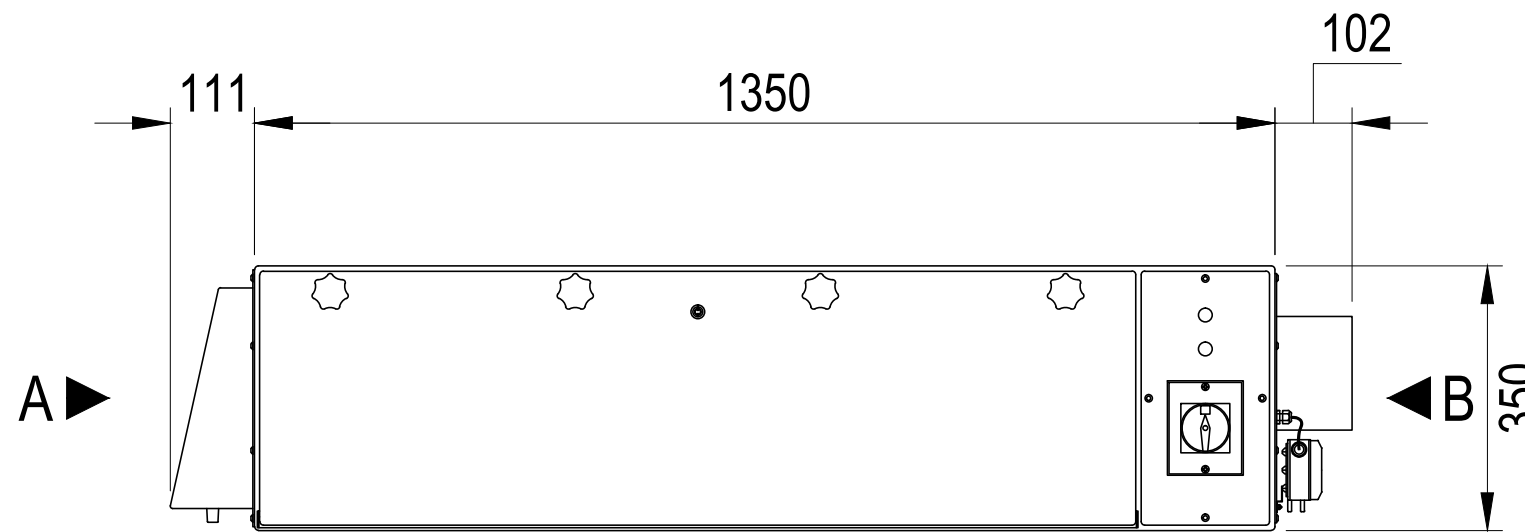

PURPOSE OF ISSUE:  
**Overall Dimensions of  
UVO1000**

CLIENT	-		
LOCATION	-		
DATE	20.01.15	DRAWN	MDK
SCALE	1:10 @ A3	CHECKED	
DRAWING NO.	UVO1000	REV.	-

PLAN

SIDE ELEVATION ON 'A'

FRONT ELEVATION

SIDE ELEVATION ON 'B'