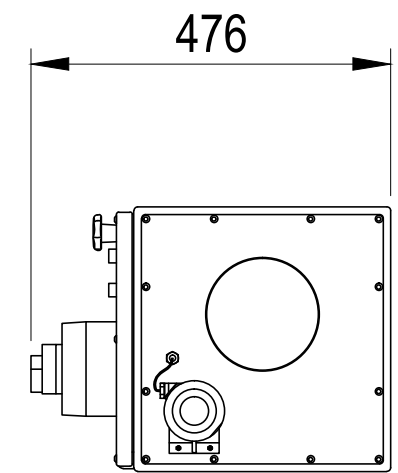

PURPOSE OF ISSUE:  
**Overall Dimensions of  
UVO1000**

CLIENT	-		
LOCATION	-		
DATE	20.01.15	DRAWN	MDK
SCALE	1:10 @ A3	CHECKED	
DRAWING NO.	UVO1000	REV.	-

PLAN

SIDE ELEVATION ON 'A'

FRONT ELEVATION

SIDE ELEVATION ON 'B'