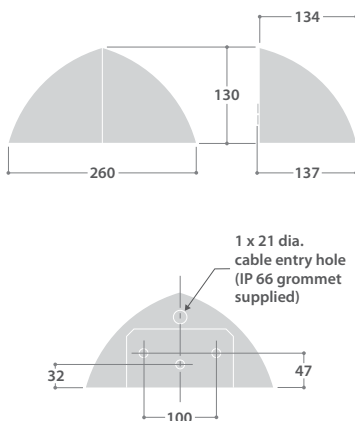

### DIMENSIONS

6W graphite version