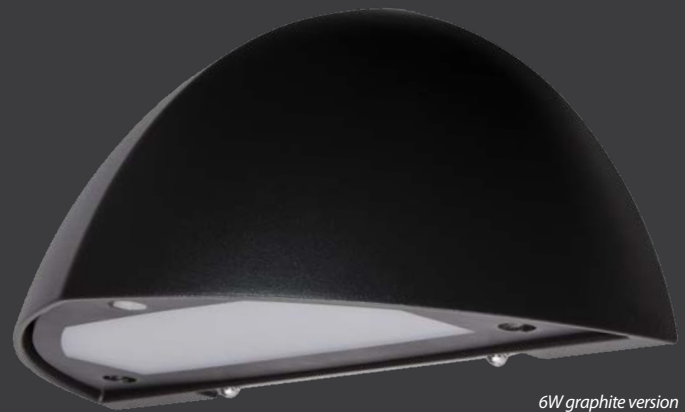

DIMENSIONS

6W graphite version

RANGE

	LAMP	CAT. No.	APPROX. kg	
MAINS	3W LED	RL 13543L	1.3	
	6W LED	RL 16607L	1.5	
EMERGENCY	LAMP	MAINTAINED	NON MAINTAINED	APPROX. kg
	5W TC-S		ERL 13542	1.3
AUTOTEST	3W LED ▲	TRL 13543L		1.3
	6W LED	TRL 16607L	TRL16608	1.5
SCANLIGHT AT	3W LED ▲	DRL 13543L		1.3
	6W LED	DRL 16607L	DRL16608	1.5

CIRCUIT TYPE - L - non-dimming (LED)

SILVER OPTION - add suffix SV3 e.g. RL 13543LSV3 etc.

▲ Can be wired during installation for maintained or non-maintained operation

ACCESSORY

DESCRIPTION	CAT. No.	APPROX. kg
Wall mounting kit for 20mm conduit (side entry only)	RL 15419	0.4

SILVER OPTION - add suffix SV3 e.g. RL 15419SV3 etc.