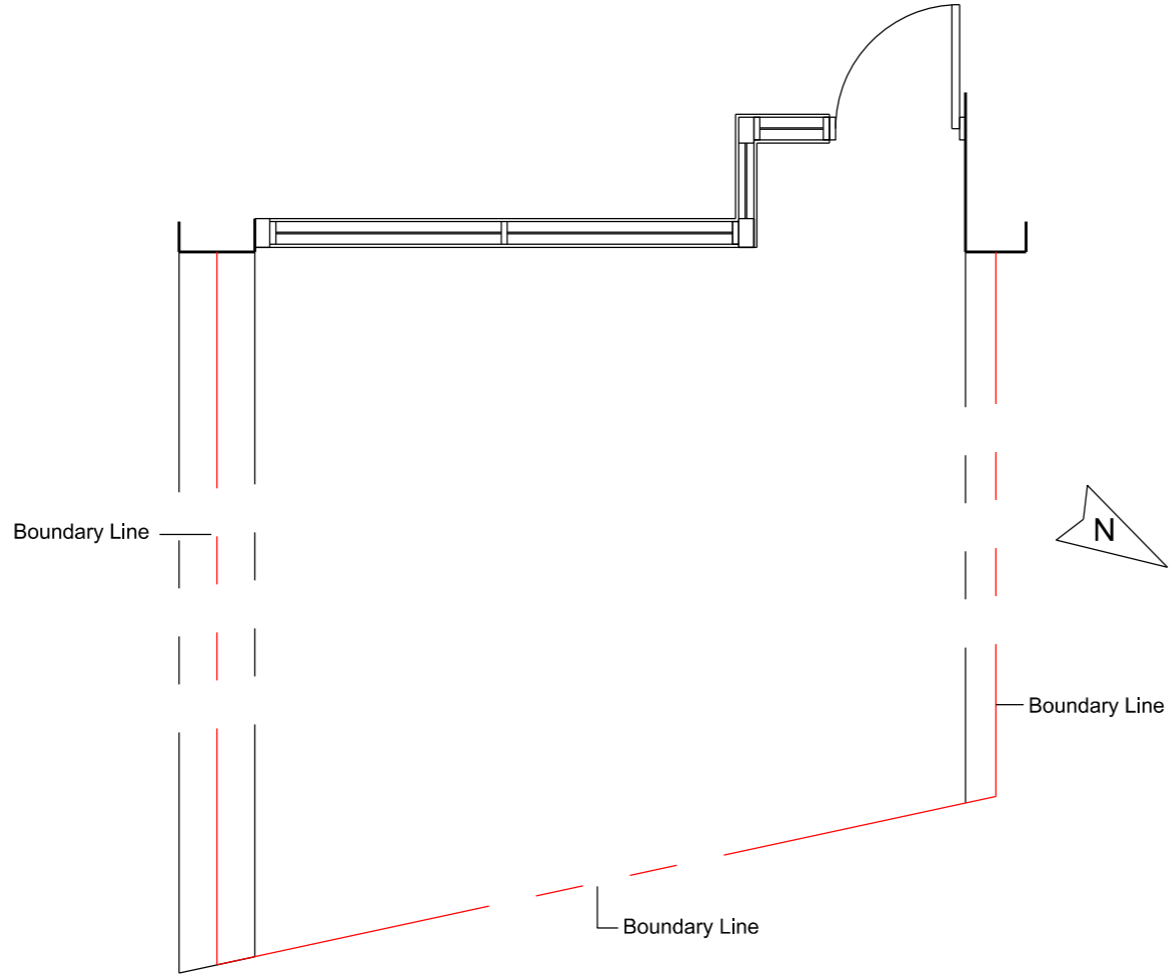

EXISTING FRONT ELEVATION

EXISTING PLAN

	FOR PLANNING	RG	JUN 2019
REV:	DESCRIPTION:	BY:	DATE:

ROY GLADWELL DESIGN
<http://www.roygladwelldesign.co.uk>

PROJECT:
KIYOTO SHOP FRONT
335 WEST END LANE
LONDON NW6 1RS

TITLE:
EXISTING FRONT ELEVATION,
AND PLAN

DRAWN: RG	DATE: JUNE 2019
CHECKED:	DATE:
SCALE: 1:50	PAPER: A3

DRAWING No: A-KSF335WELNW6-PP-01	REV: -
--	-----------