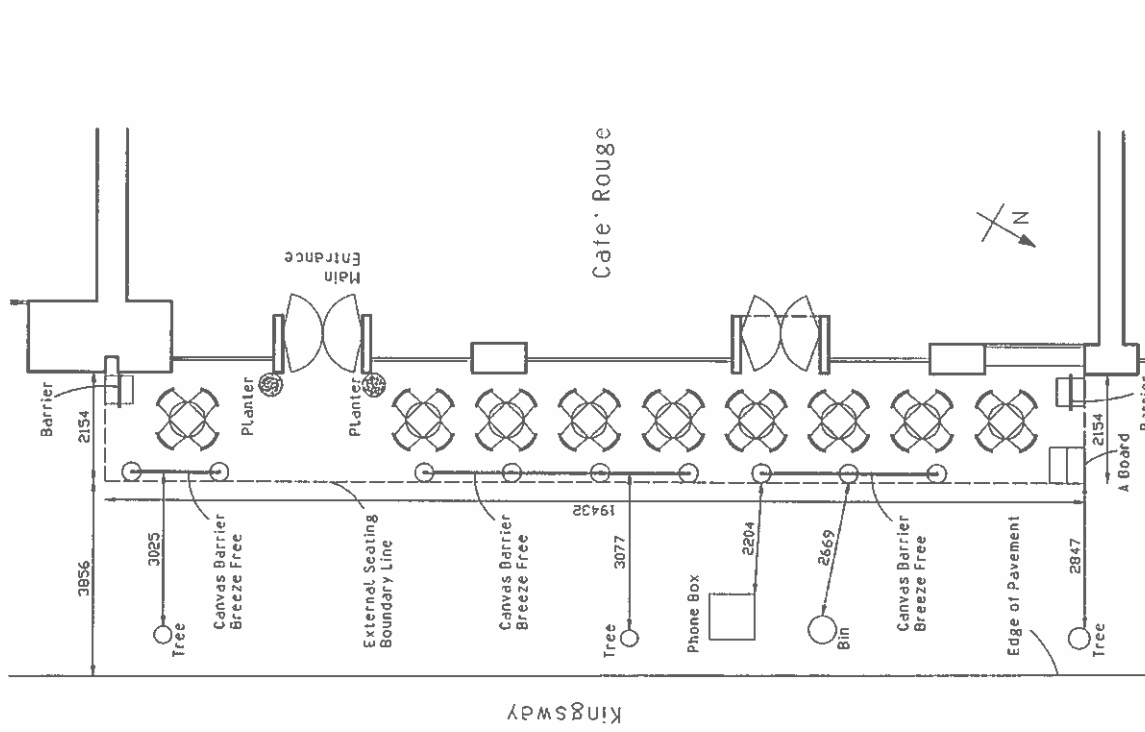

Client: CDG

Drawing Title: Proposed External Seating Area
 Scale: 1:100EA3
 Date: 13/05/2015
 Drawing number: CR/Kingsway/2015

1/1

PROPOSED EXTERNAL SEATING AREA
 SCALE 1:100

EXTERNAL SEATING AREA SCHEDULE
 Tables 700mm Dia. = 9
 Chairs = 36

SITE PLAN
 SCALE 1:1250