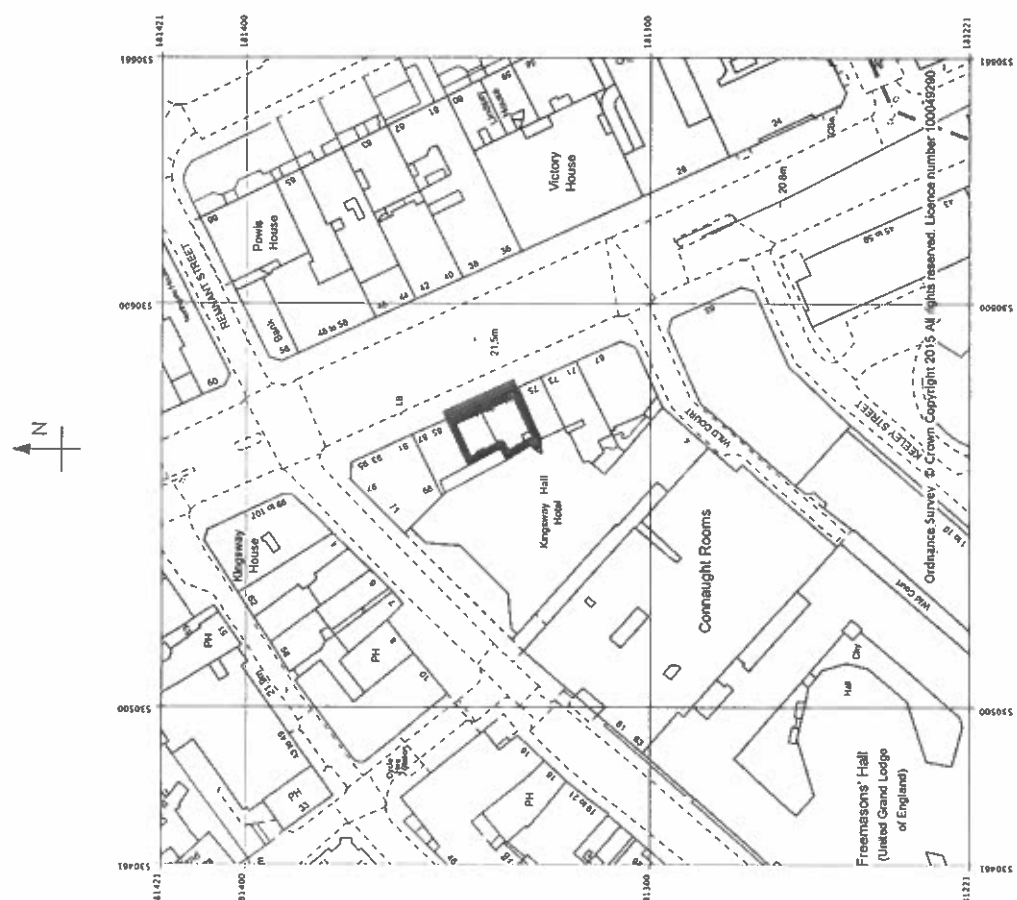

Client: CDG

Drawing Title: Proposed External Seating Area
 Scale: 1:100EA3
 Date: 13/05/2015
 Drawing number: CR/Kingsway/2015

1/1

PROPOSED EXTERNAL SEATING AREA
 SCALE 1:100

EXTERNAL SEATING AREA SCHEDULE
 Tables 700mm Dia. = 9
 Chairs = 36

SITE PLAN
 SCALE 1:1250