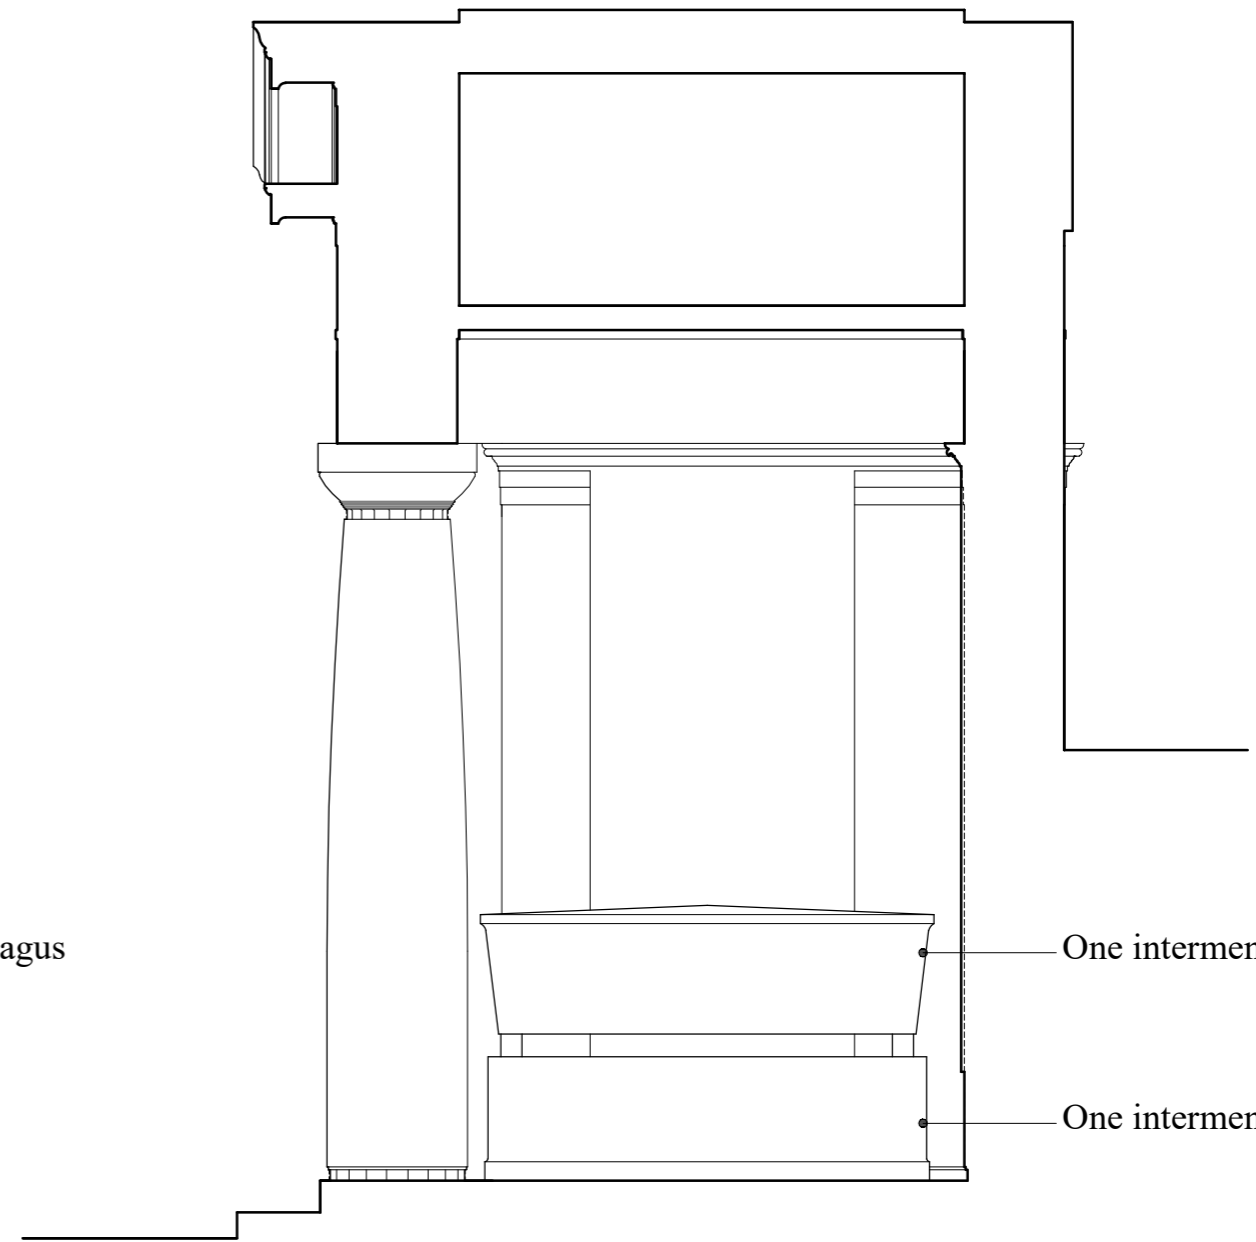

Sarcophagus

Seat

Sarcophagus

One interment

One interment

NOTES ON MATERIALS

Natural stone temple, paving, plinth, sarcophagi and seat

REV.	DATE	DESCRIPTION
B	26-06-2019	Planning notes added
A	15-03-2019	Redesign

PROJECT: Highgate Mausoleum
DRAWING TITLE: Plan and Section
DRAWING N^o: AD03
DATE: November 2018
REVISION: B
SCALE: 1:50 @ A3