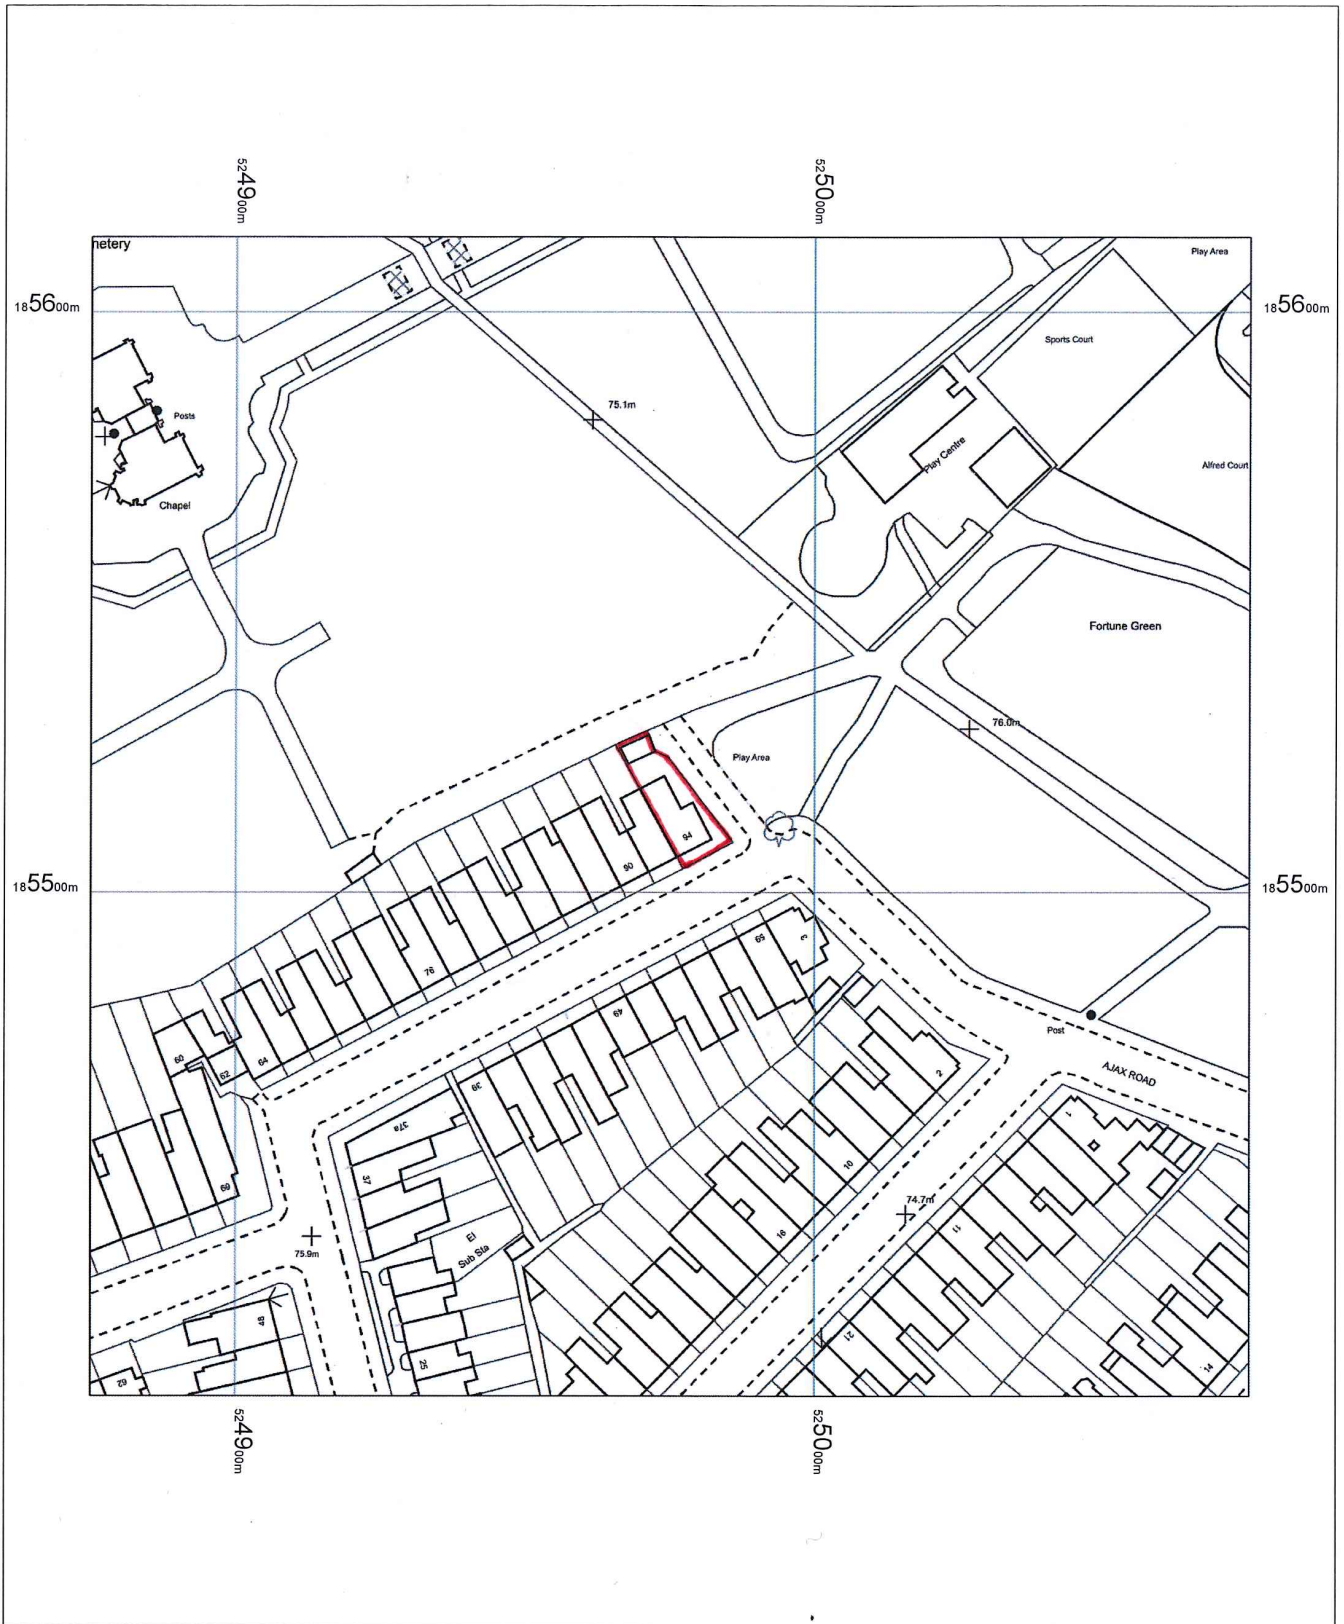

94 Agamennon Road

OS MasterMap 1250/2500/10000 scale
25 November 2016, ID: BLJT-00579250
www.planningapplicationmaps.co.uk

1:1250 scale print at A4, Centre: 524975 E, 185513 N

©Crown Copyright and database rights 2016 OS
100019980