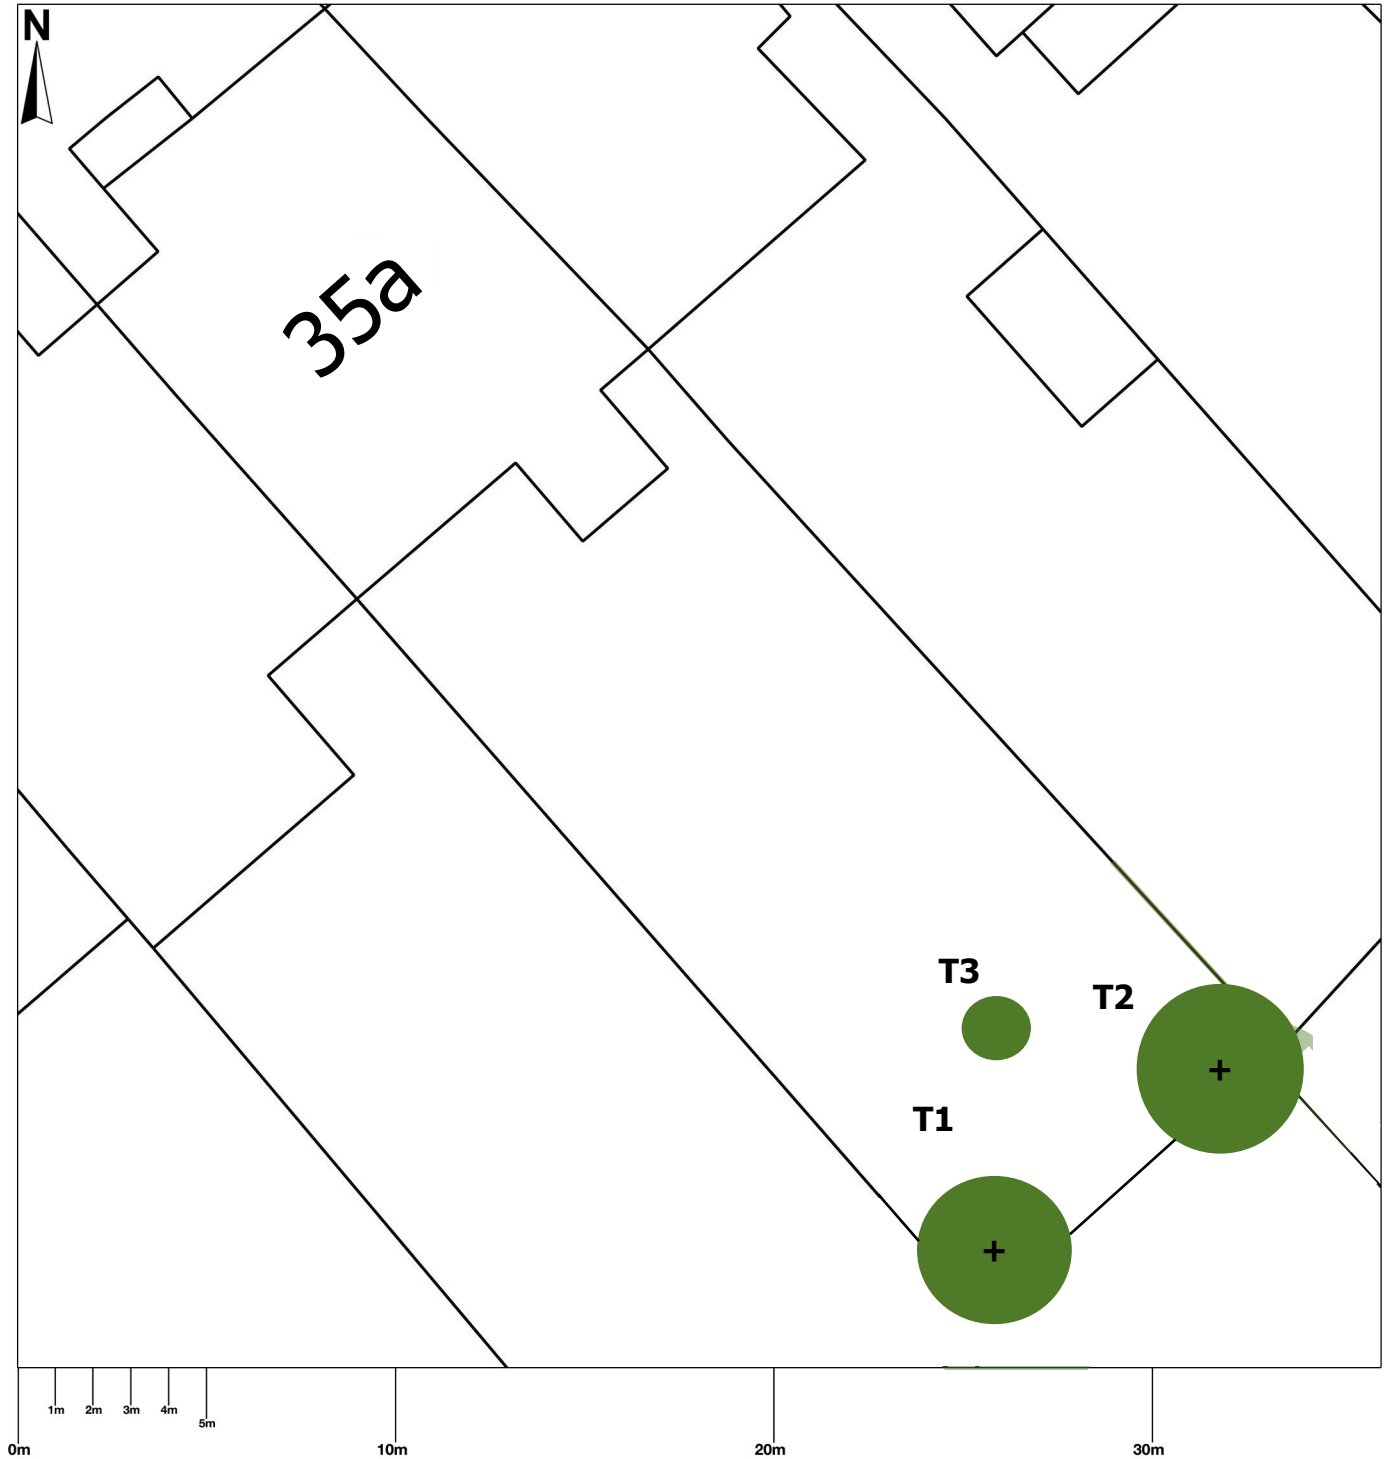

# TREE SURVEY SITE PLAN

**SITE: 35a Buckland Crescent, London, NW3 5DJ**

**DATE: June 2019**

**DWG: T001**

SCALE: 1:200 @ A4

**PREPARED BY M FOSTER**