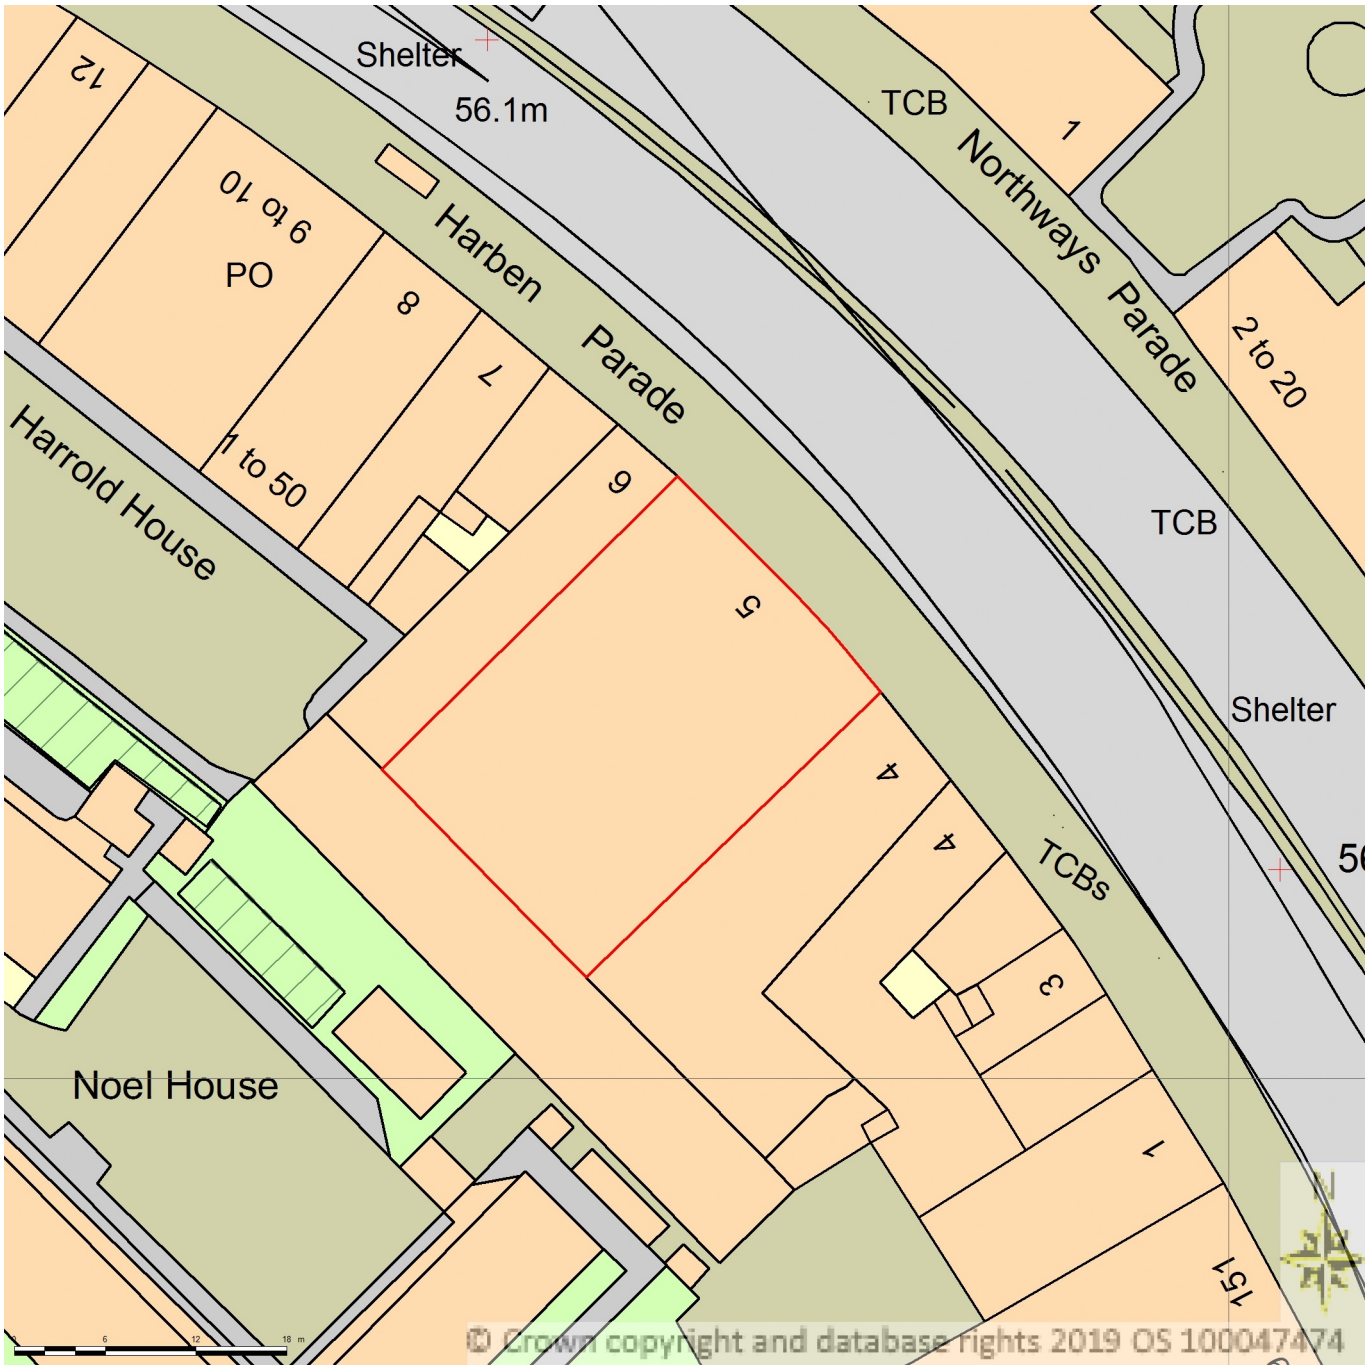

BLOCK/SITE PLAN  
AREA 90m x 90m  
SCALE: 1:500 on A4  
CENTRE COORDINATES: 526564 , 184426

Supplied by Streetwise Maps Ltd  
[www.streetwise.net](http://www.streetwise.net)  
Licence No: 100047474  
12:36:51 21/06/2019