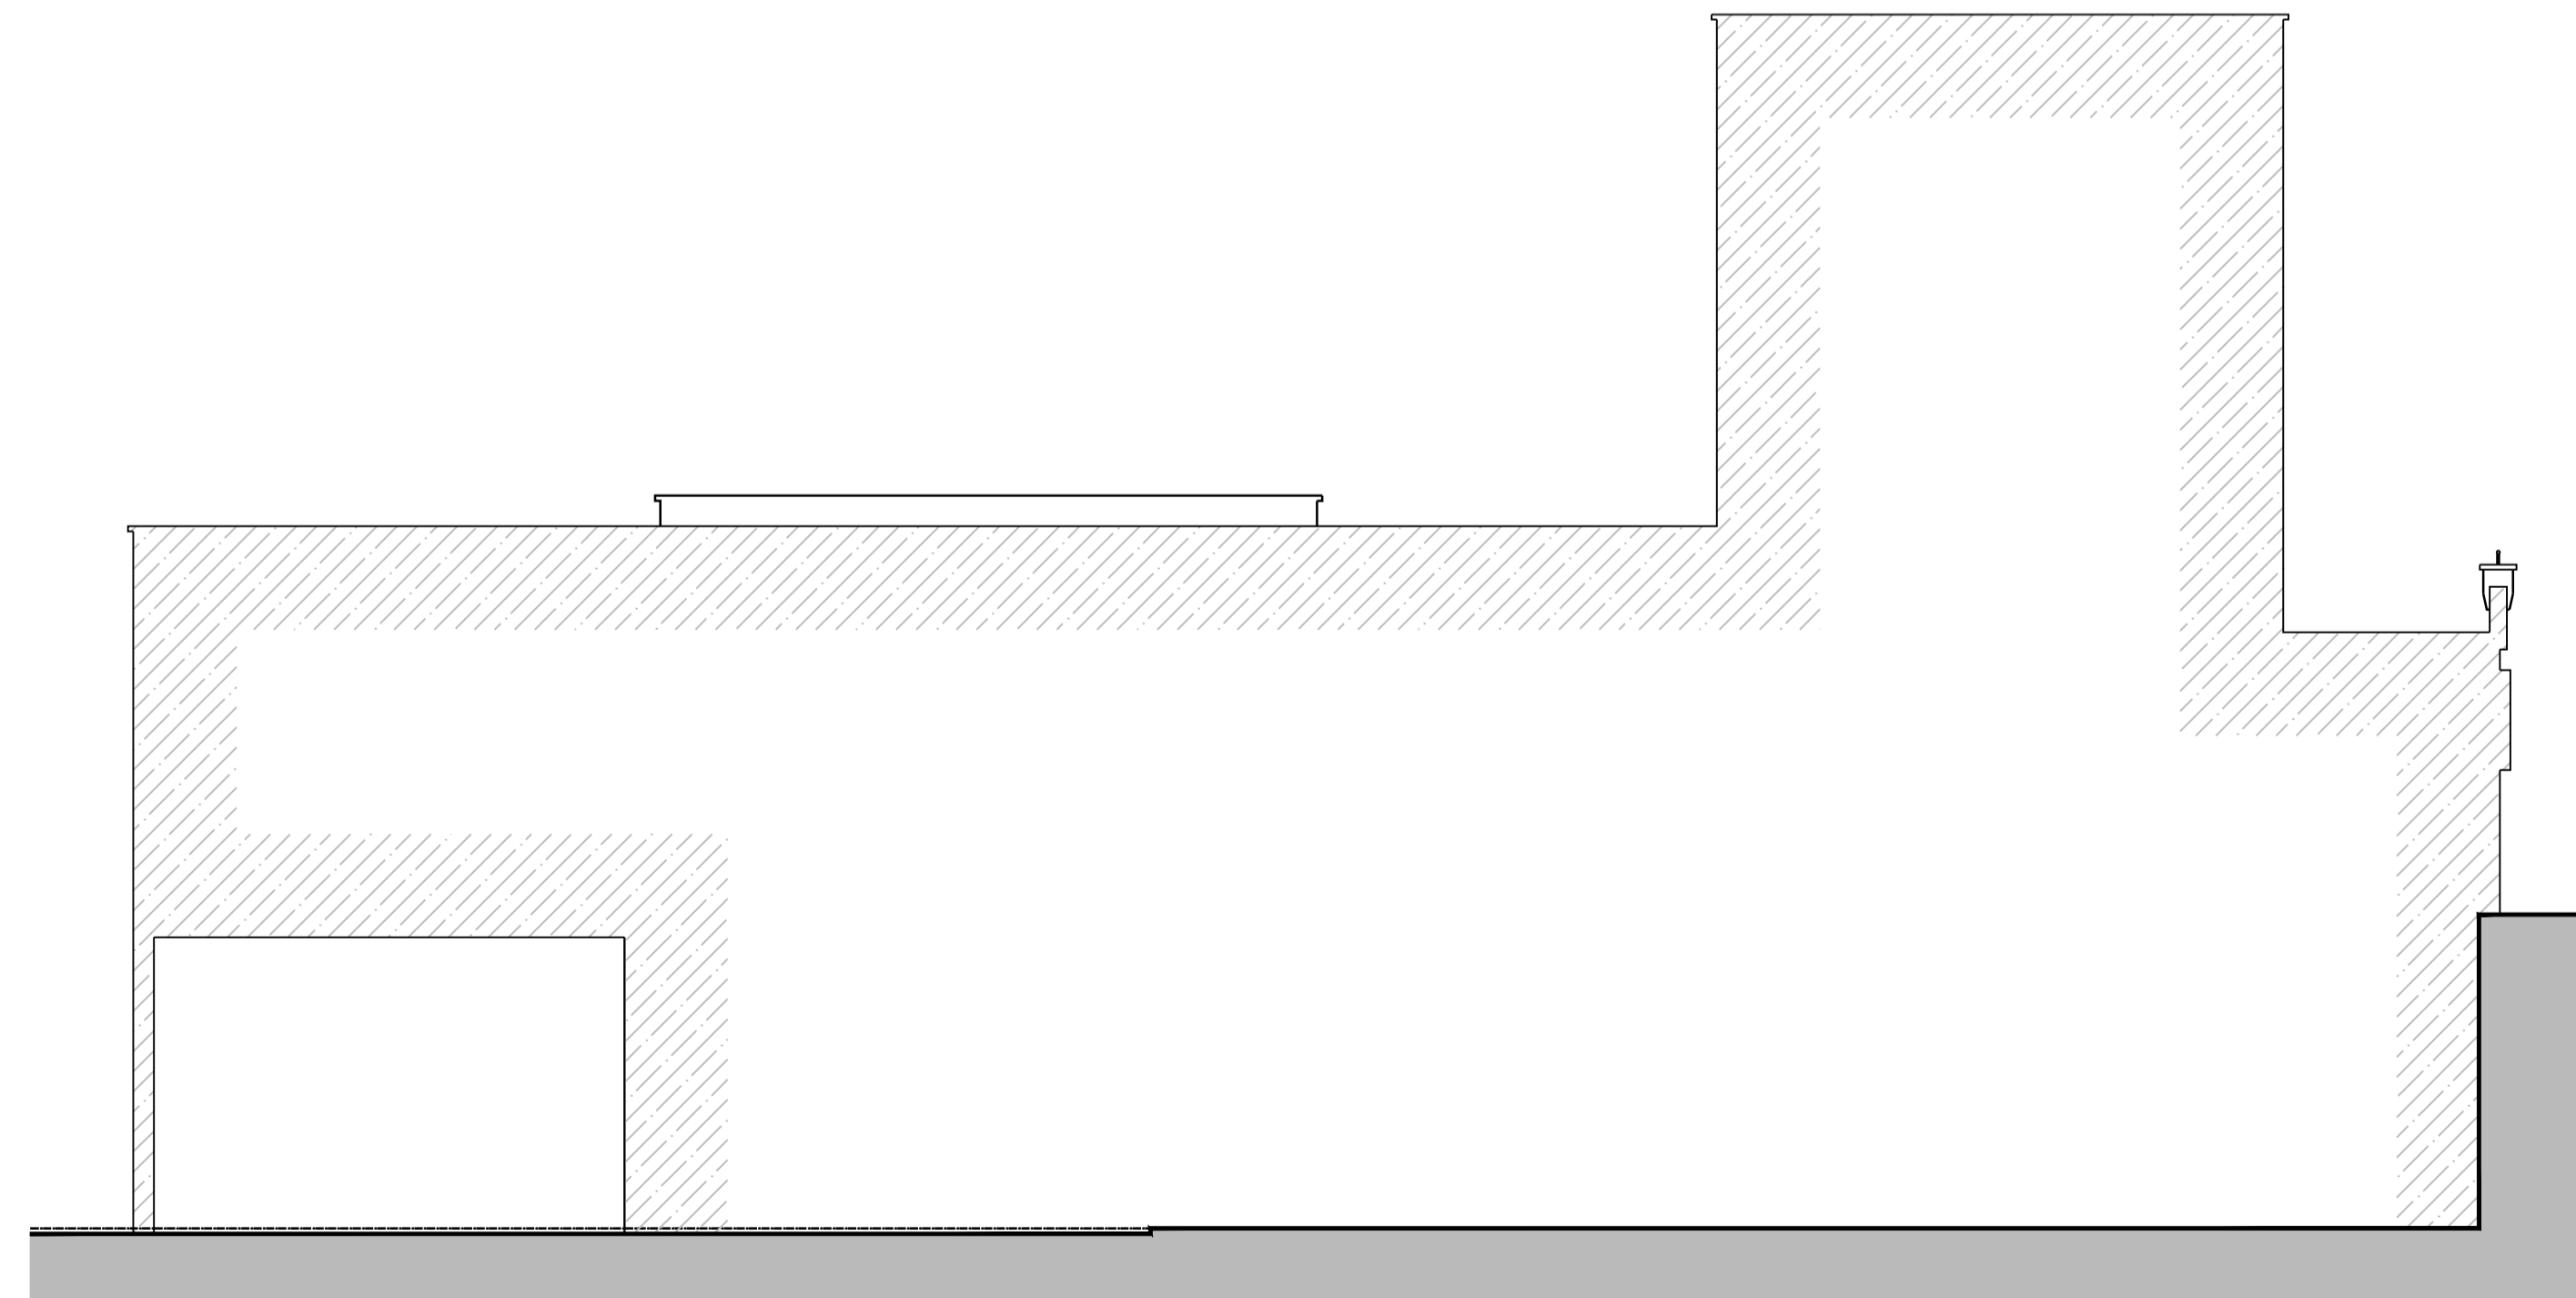

Proposed North East Elevation

Proposed North West Elevation

Proposed South West Elevation

Proposed South East Elevation

Rev	Date	Description	DRAWING TITLE
01		Swiss Cottage	Proposed Elevations
<small>PROJECT TITLE</small> Swiss Cottage <small>51 Haslem Parade, Finchley Road, NW3 6JR</small>			
<small>DRAWING PURPOSE</small> TOWN PLANNING			