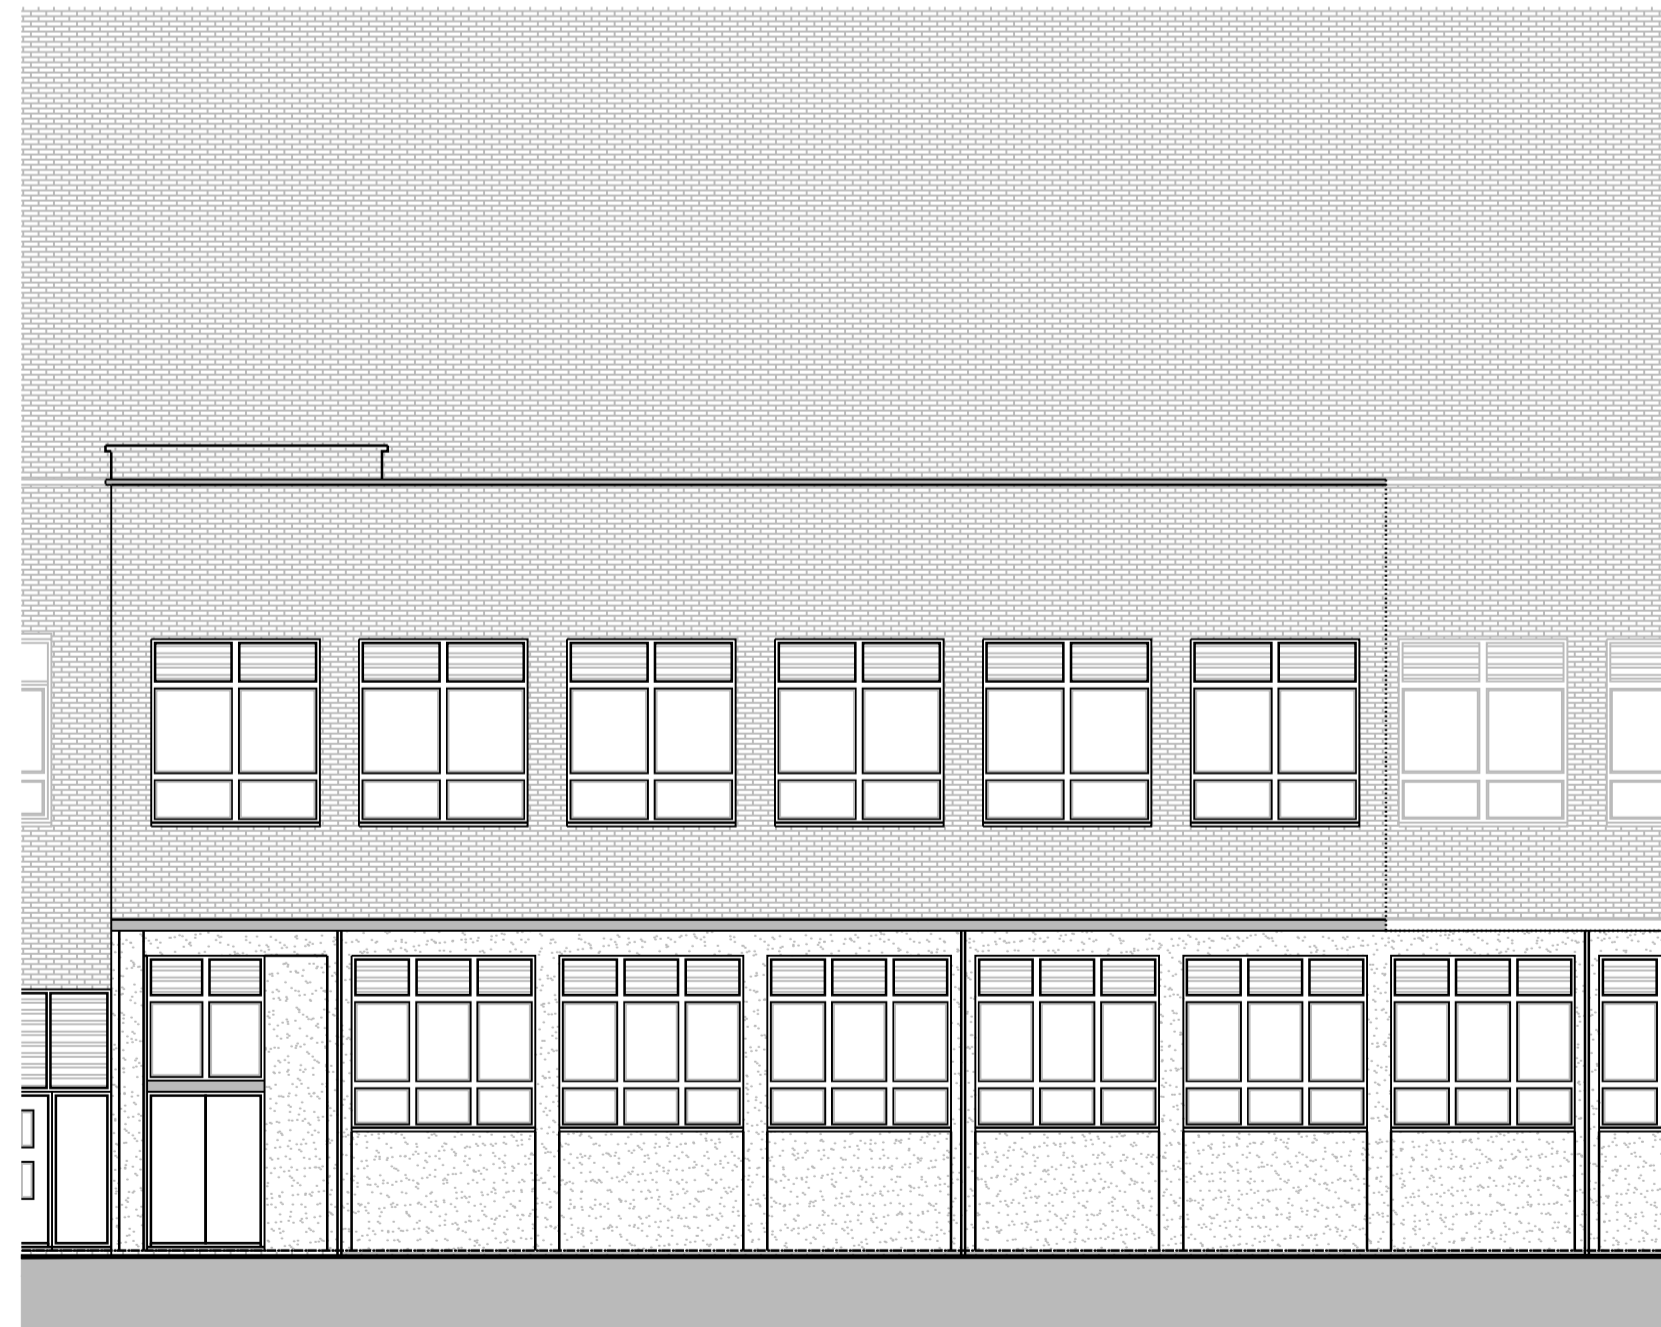

Proposed North East Elevation

Proposed North West Elevation

Proposed South West Elevation

Proposed South East Elevation

Rev	Date	Description	DRAWING TITLE
01		Swiss Cottage	Proposed Elevations
<small>PROJECT TITLE</small> Swiss Cottage <small>51 Haslem Parade, Finchley Road, NW3 6JR</small>			
<small>DRAWING PURPOSE</small> TOWN PLANNING			