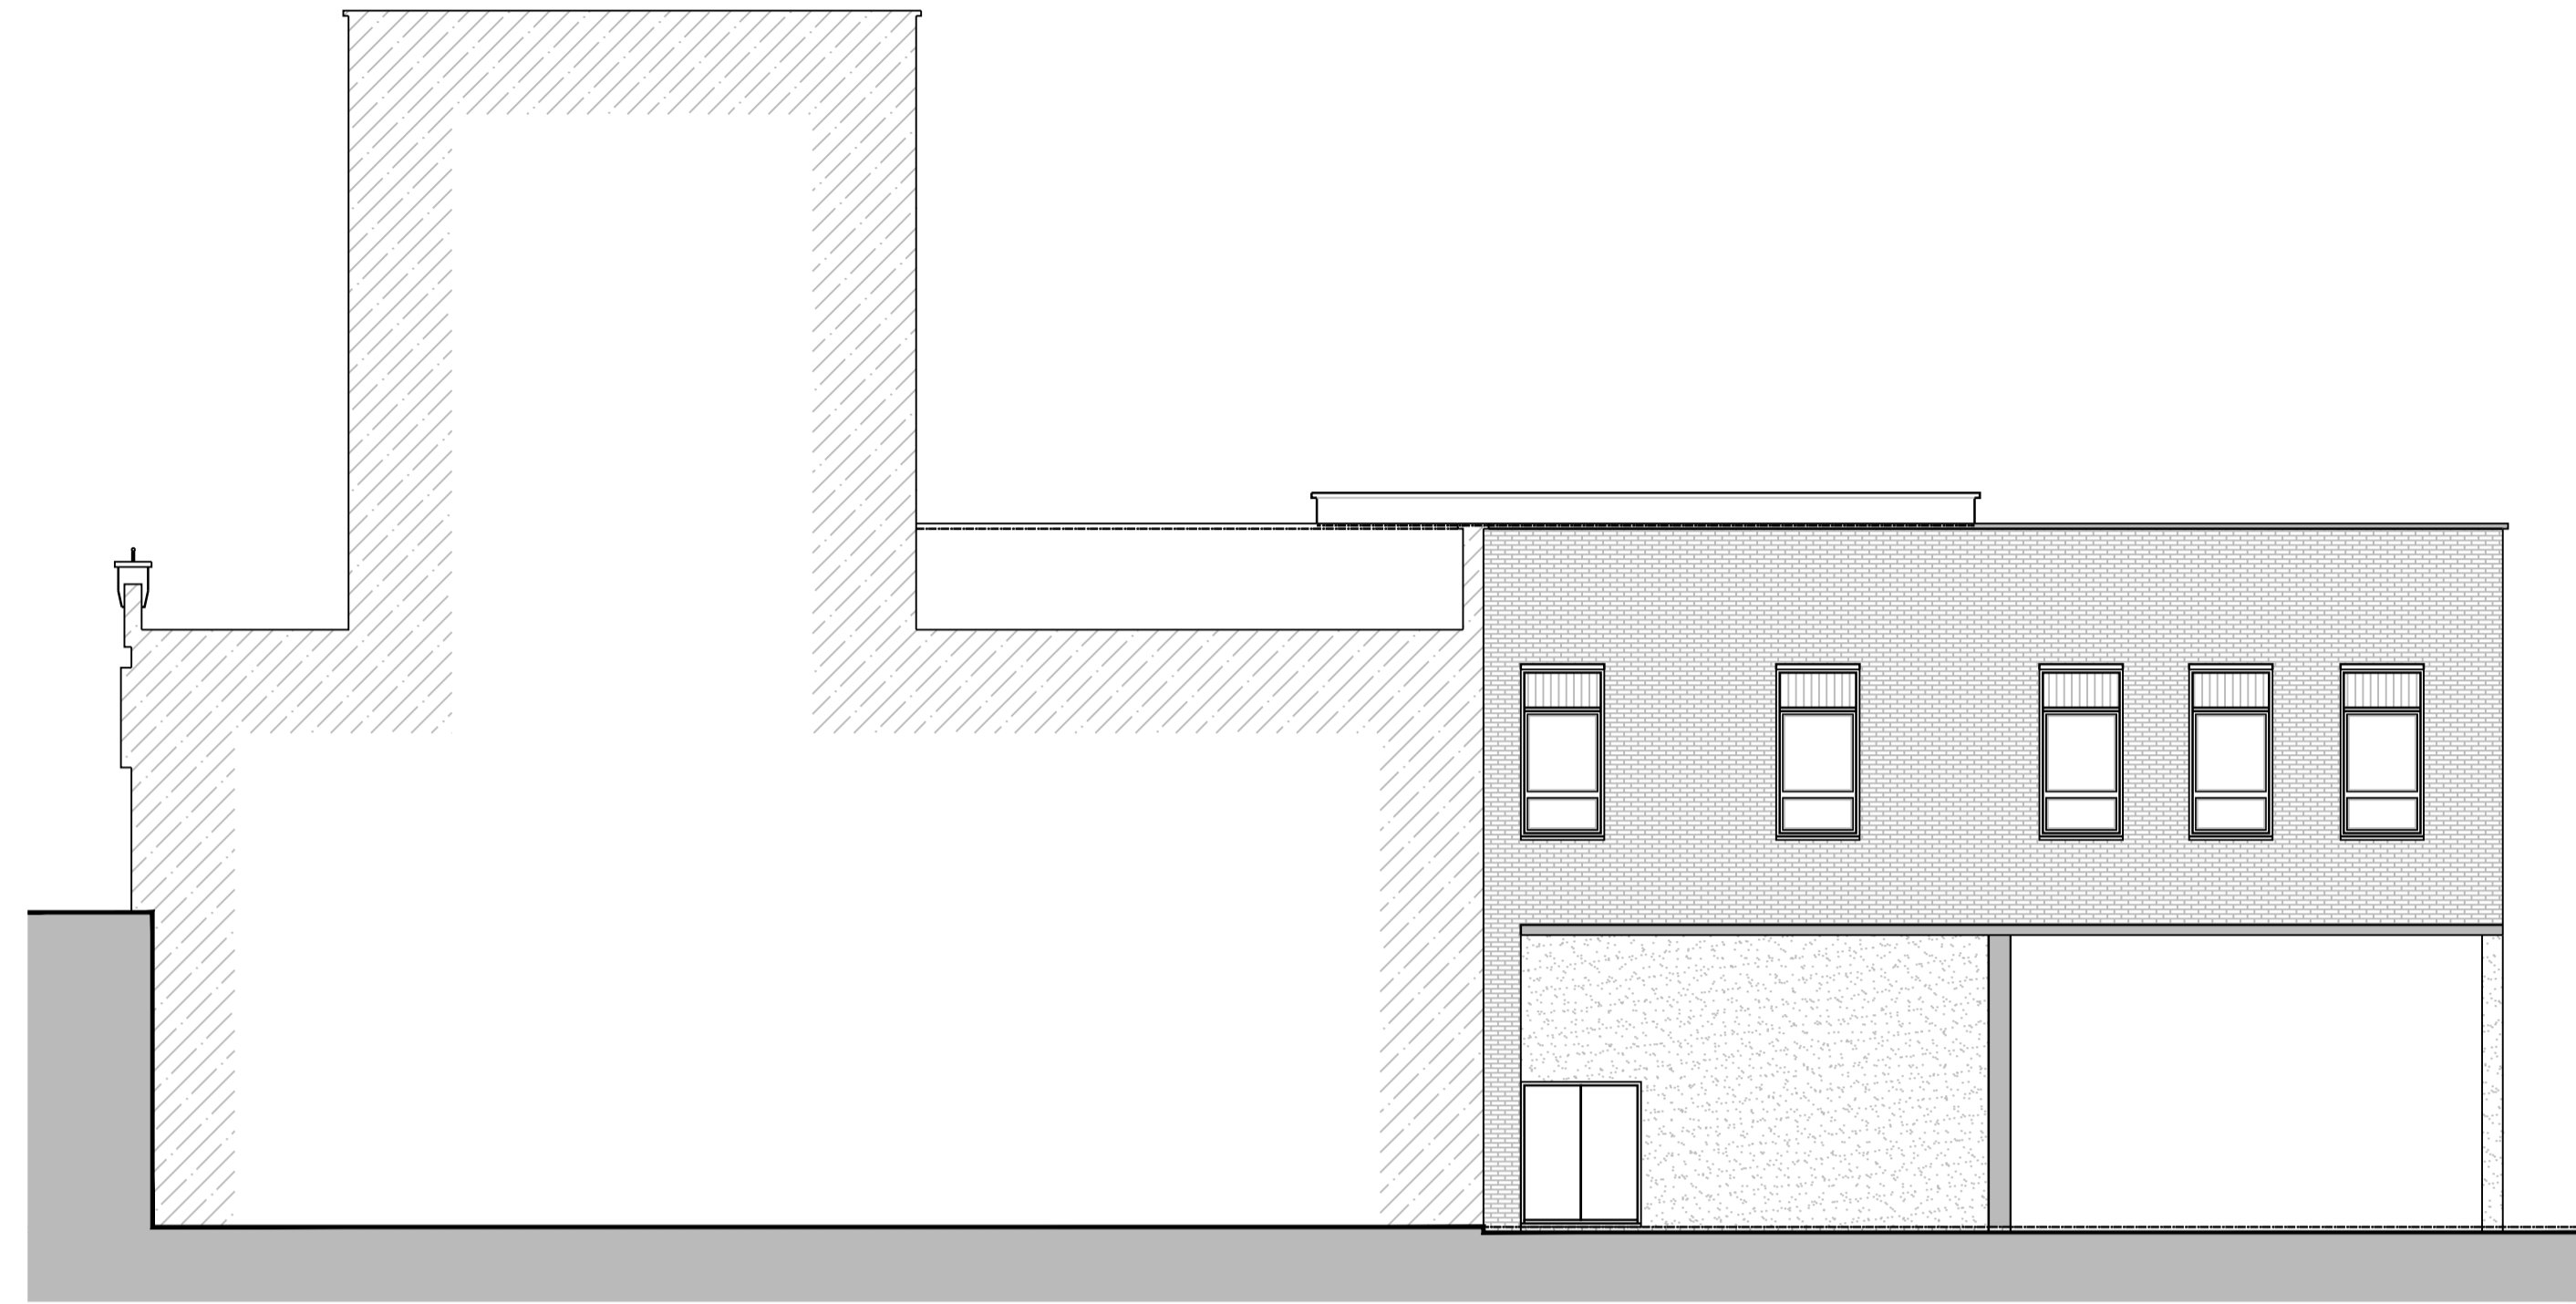

Proposed North East Elevation

Proposed North West Elevation

Proposed South West Elevation

Proposed South East Elevation

Rev	Date	Description	DRAWING TITLE
01		Swiss Cottage	Proposed Elevations
<small>PROJECT TITLE</small> Swiss Cottage <small>51 Haslem Parade, Finchley Road, NW3 6JR</small>			
<small>DRAWING PURPOSE</small> TOWN PLANNING			