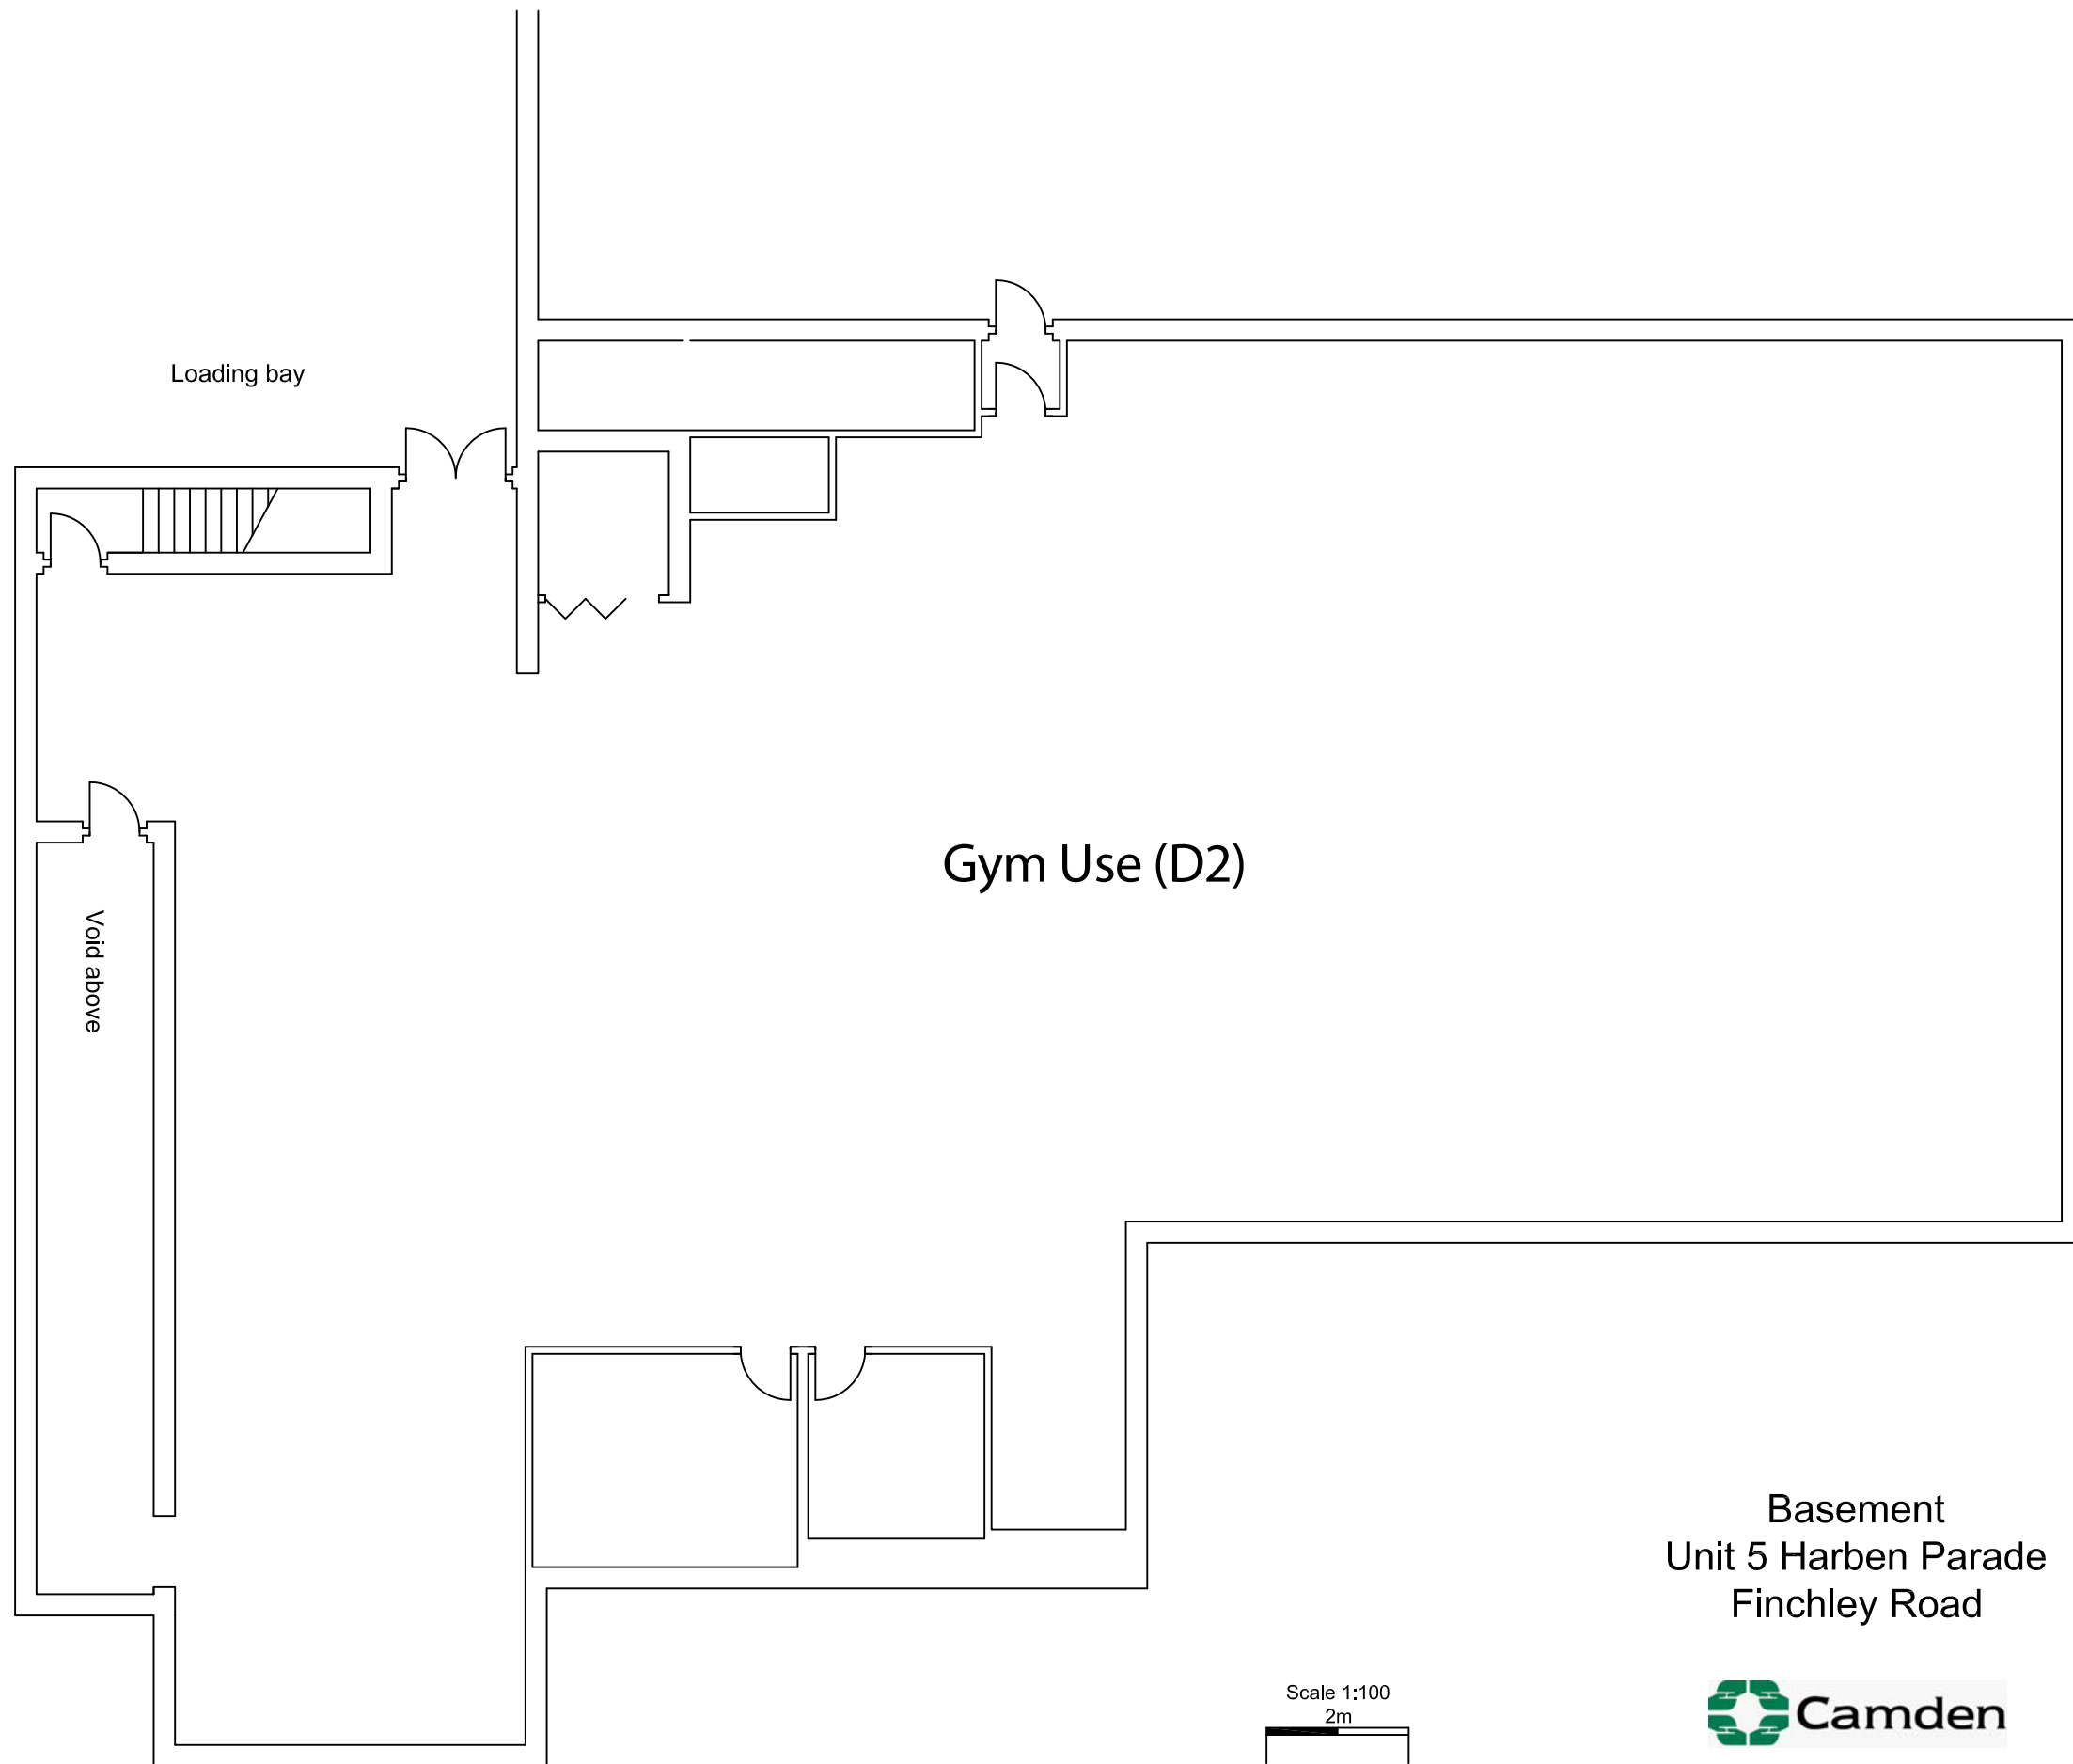

Mezzanine

Scale 1:100  
2m

Ground Floor  
Unit 5 Harben Parade  
Finchley Road

London Borough of Camden,  
Old Town Hall Judd Street WC1H 9JE

Gym Use (D2)

Loading bay

Void above

Basement  
Unit 5 Harben Parade  
Finchley Road

Scale 1:100  
2m

London Borough of Camden,  
Old Town Hall Judd Street WC1H 9JE