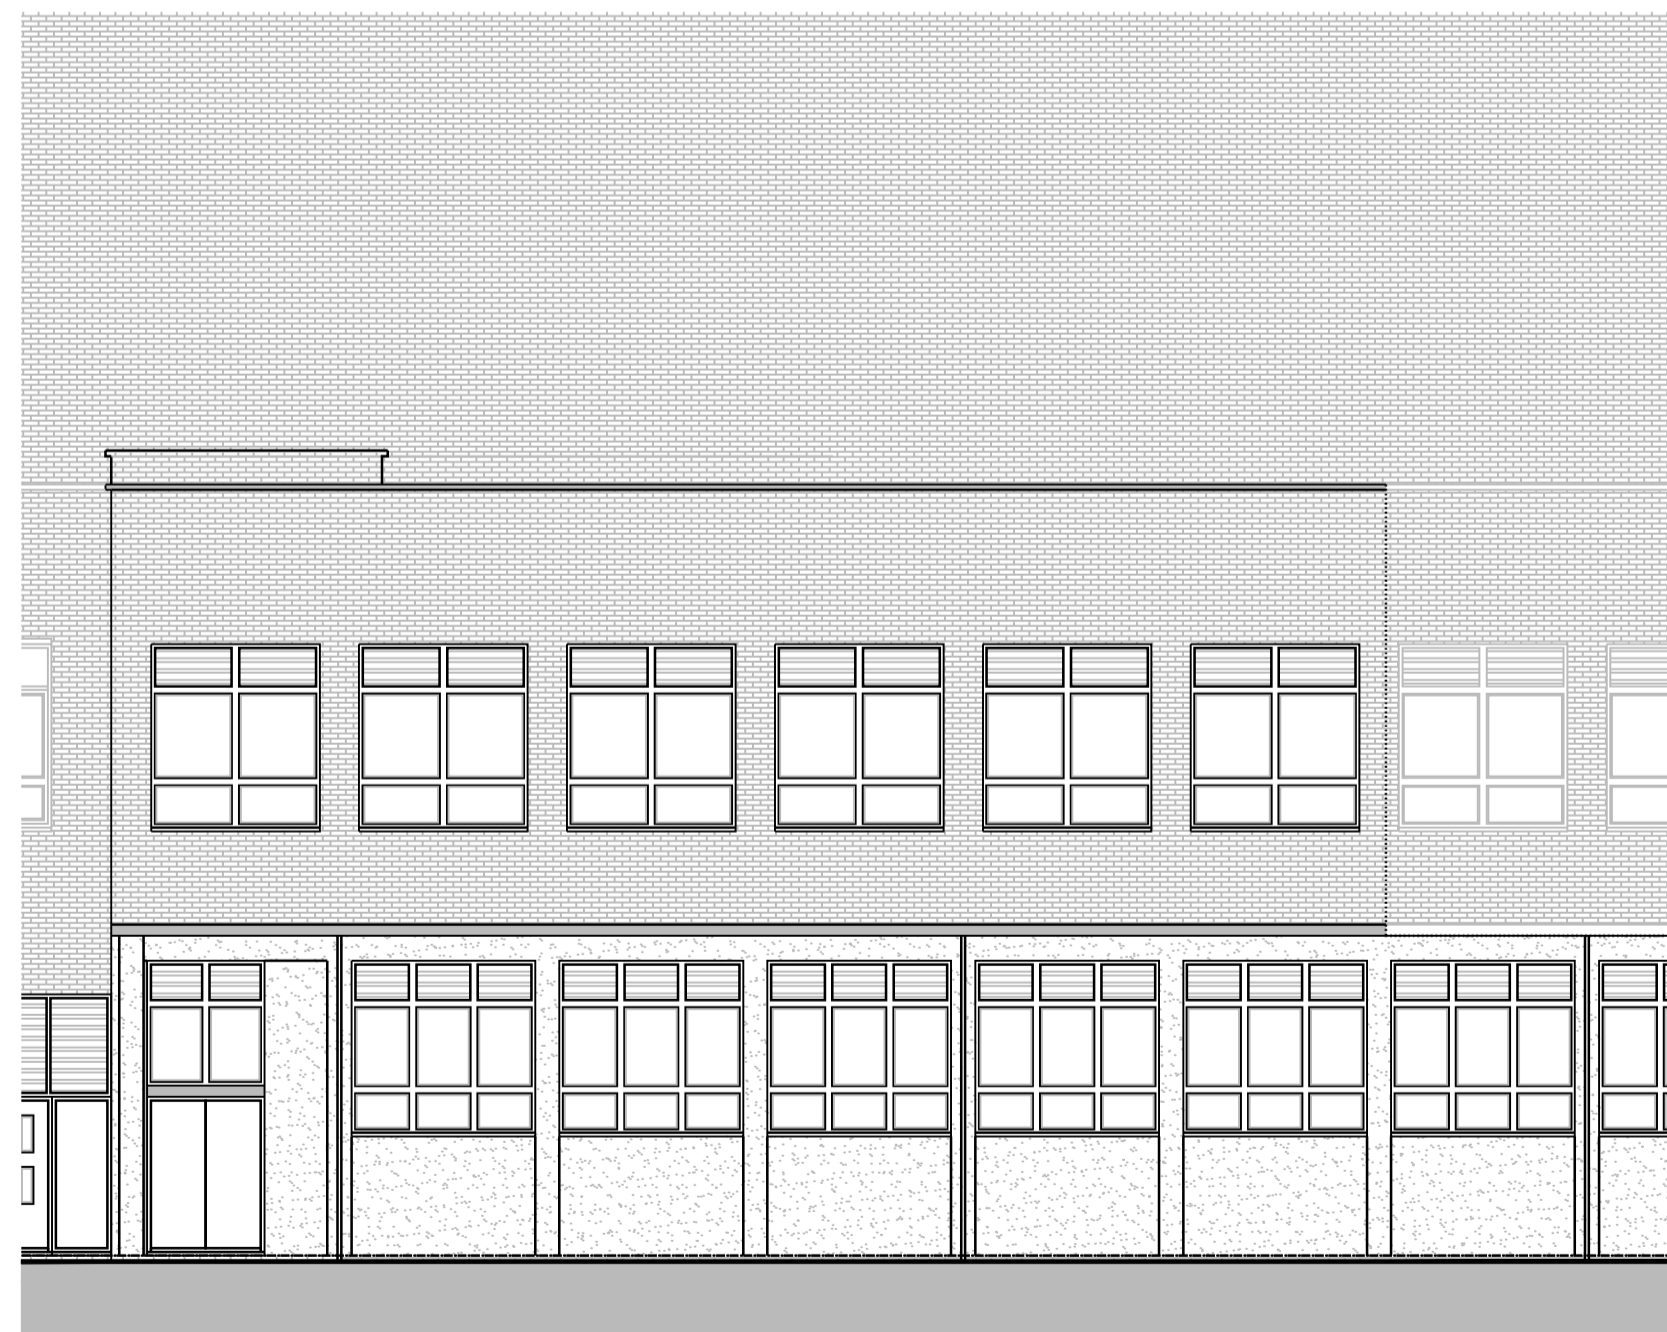

Existing North East Elevation

Existing North West Elevation

Existing South West Elevation

Existing South East Elevation

Rev	Date	Description	DRAWING TITLE
01		Swiss Cottage	Proposed Elevations
<small>PROJECT TITLE</small> Swiss Cottage <small>51 Haslem Parade, Finchley Road, NW3 6JR</small>			
<small>DRAWING PURPOSE</small> TOWN PLANNING			