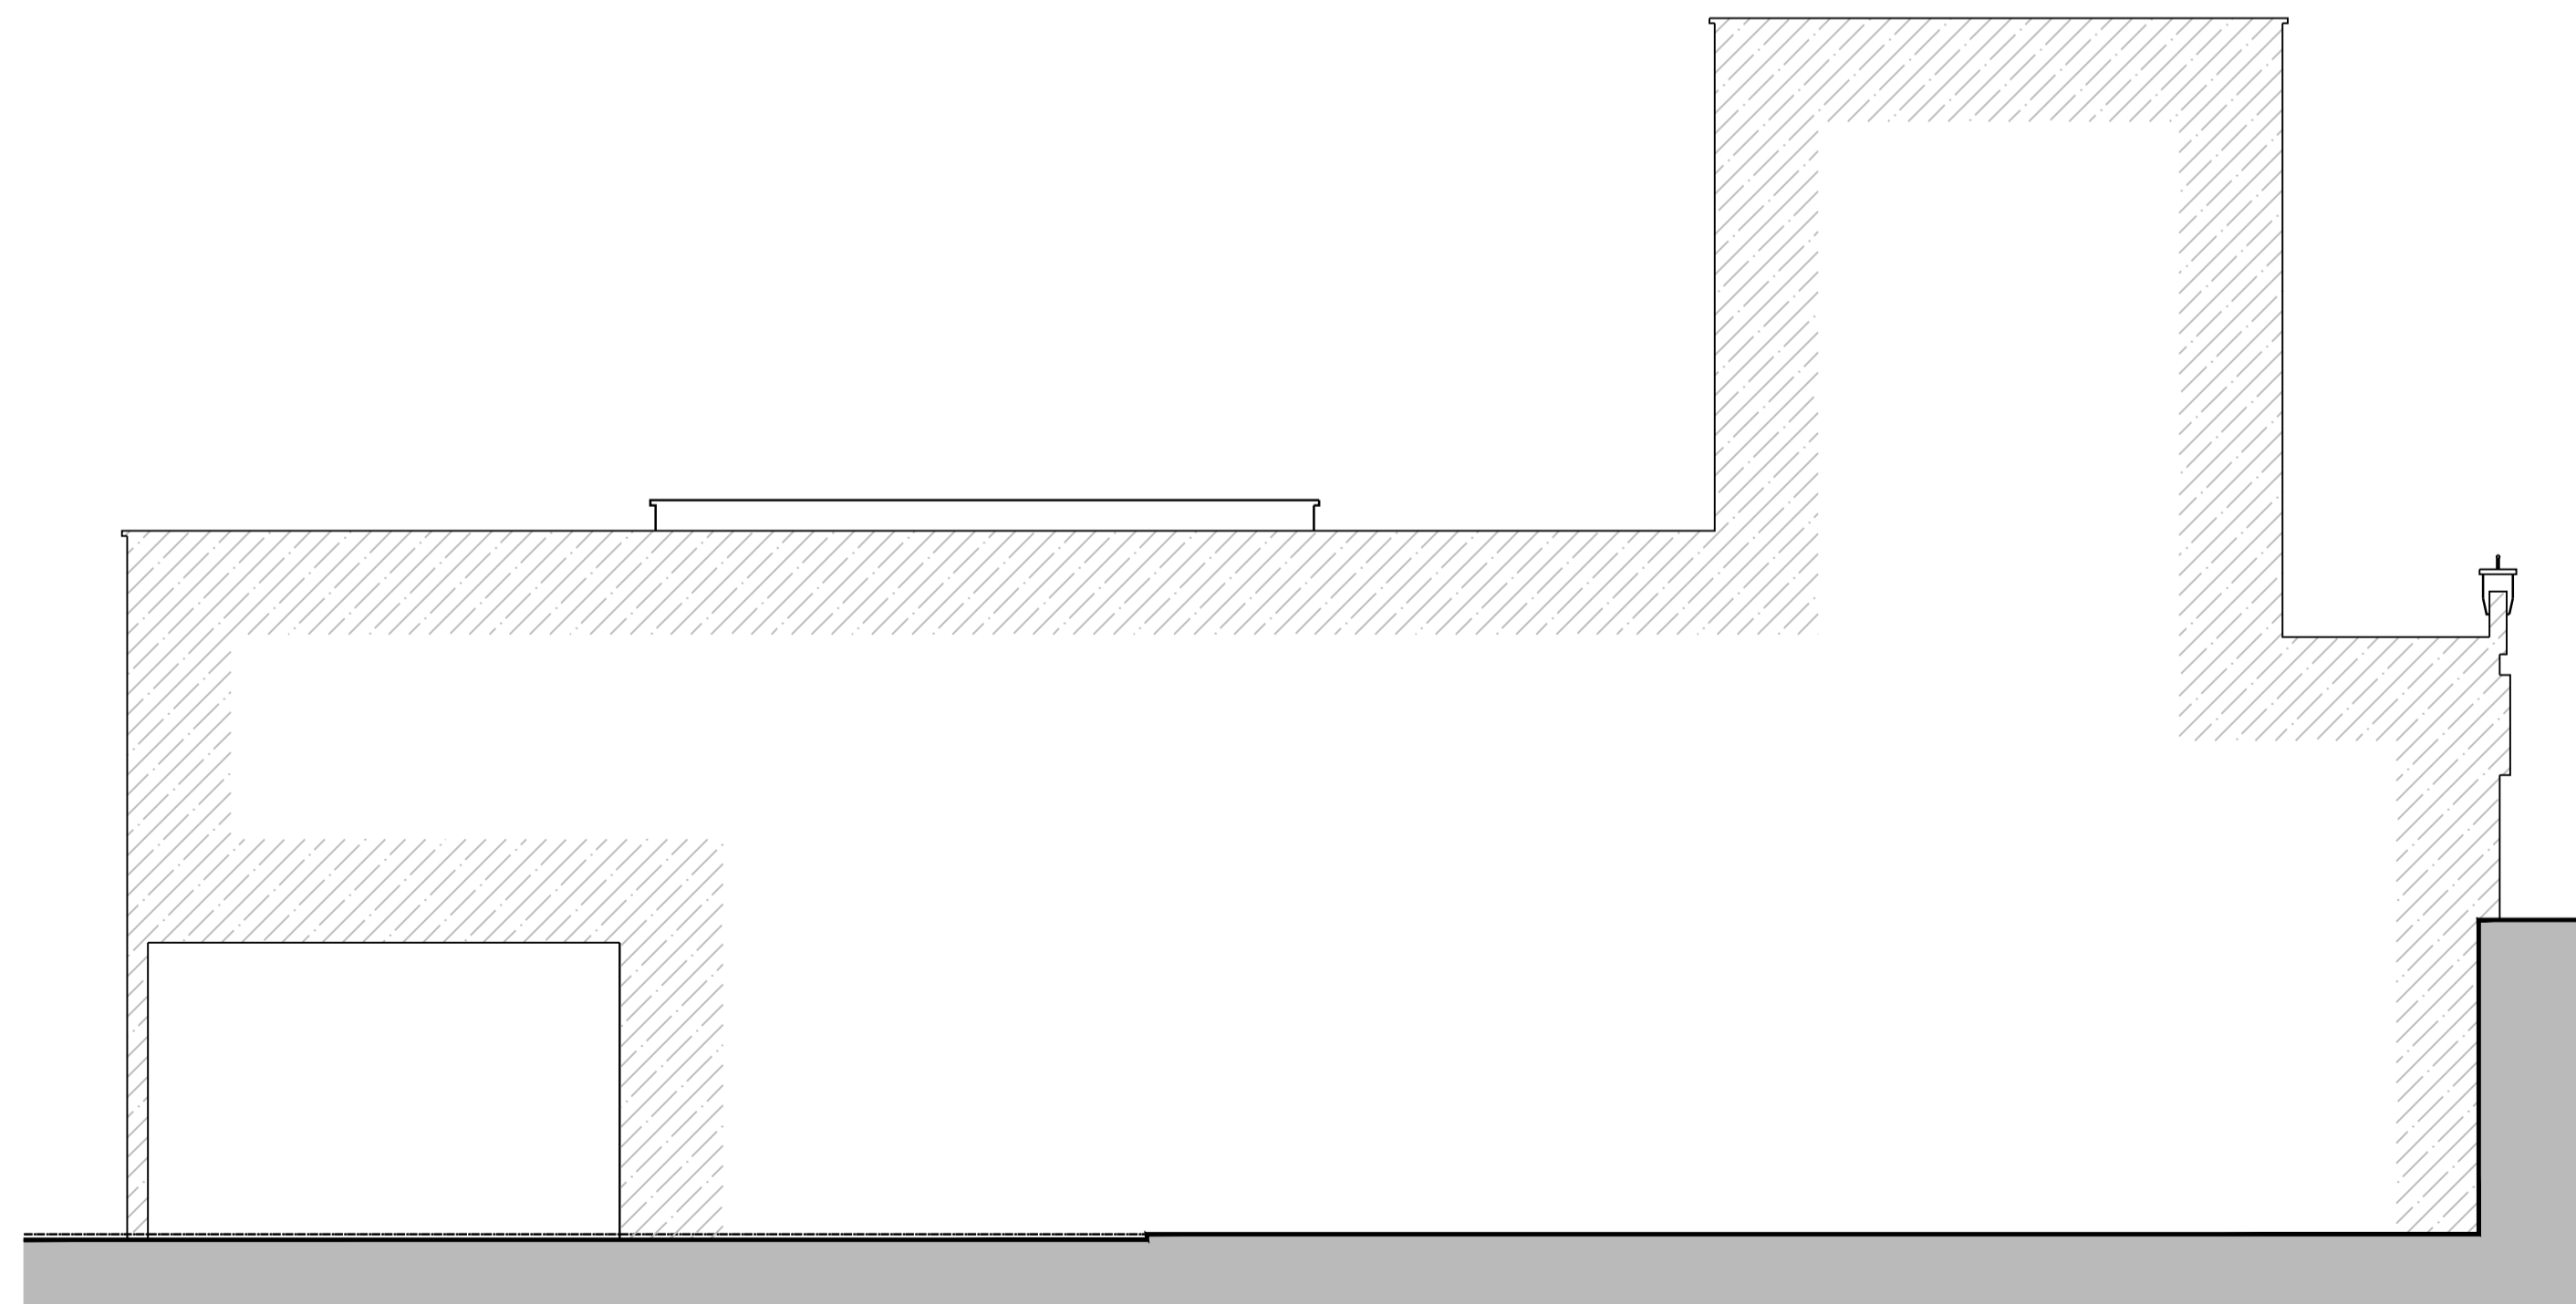

Existing North East Elevation

Existing North West Elevation

Existing South West Elevation

Existing South East Elevation

Rev	Date	Description	DRAWING TITLE
01		Swiss Cottage	Proposed Elevations
<small>PROJECT TITLE</small> Swiss Cottage <small>51 Haslem Parade, Finchley Road, NW3 6JR</small>			
<small>DRAWING PURPOSE</small> TOWN PLANNING			