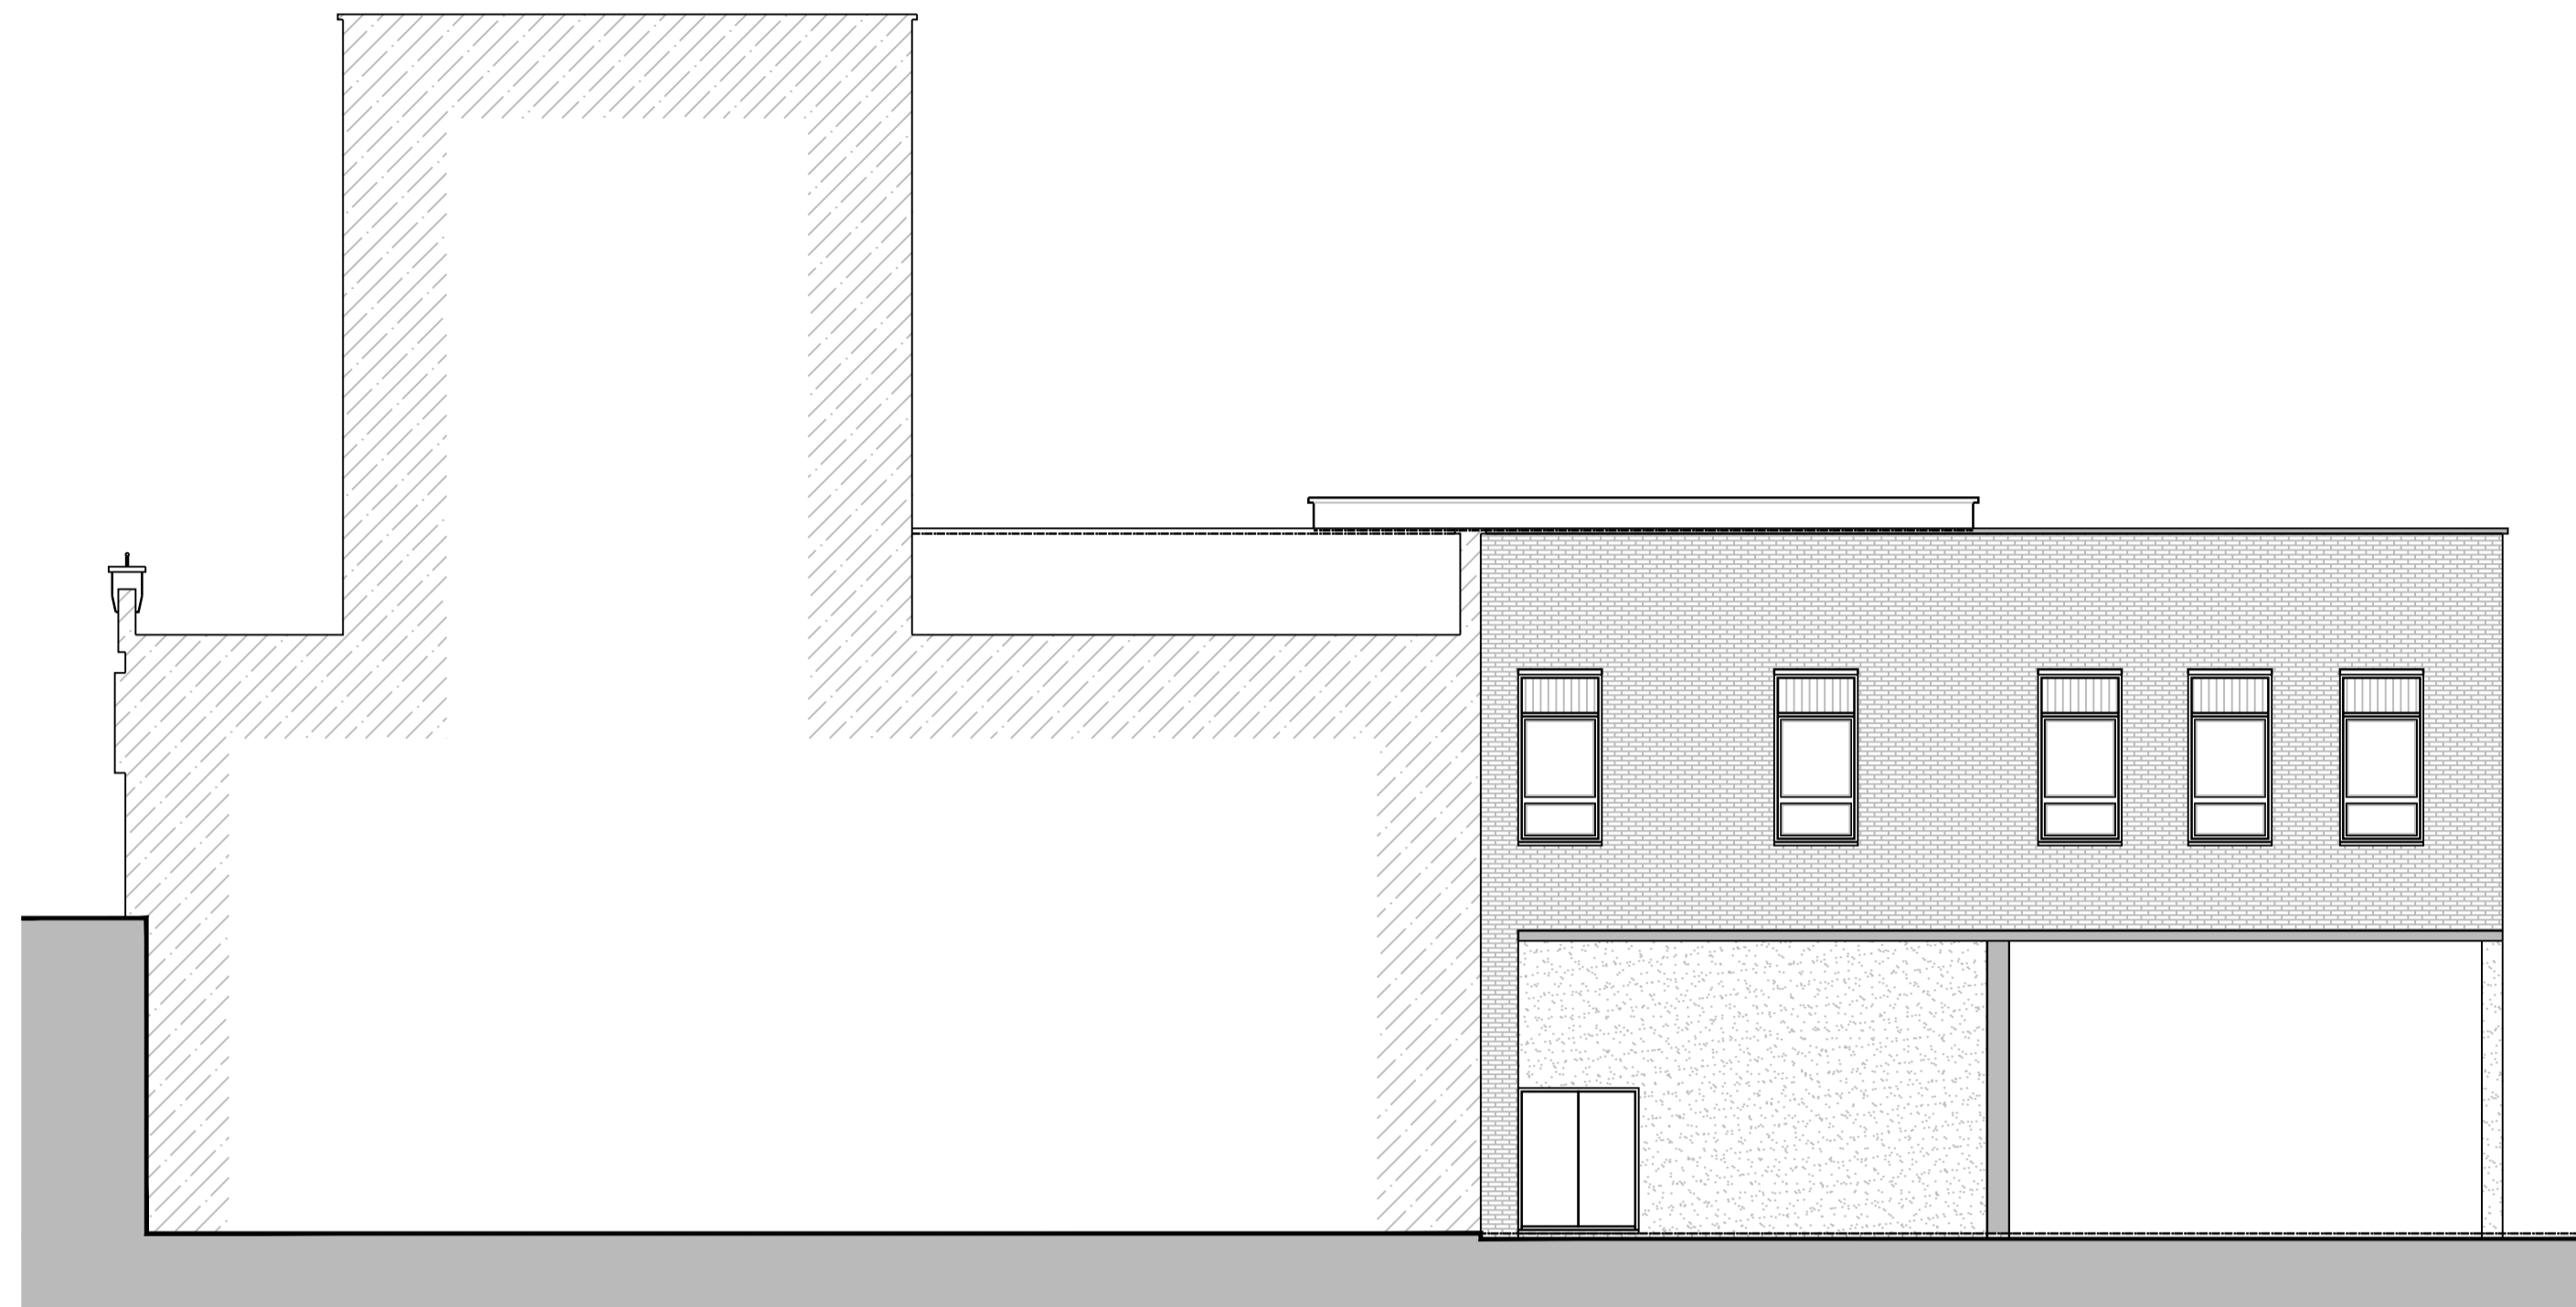

Existing North East Elevation

Existing North West Elevation

Existing South West Elevation

Existing South East Elevation

Rev	Date	Description	DRAWING TITLE
01		Swiss Cottage	Proposed Elevations
<small>PROJECT TITLE</small> Swiss Cottage <small>51 Haslem Parade, Finchley Road, NW3 6JR</small>			
<small>DRAWING PURPOSE</small> TOWN PLANNING			