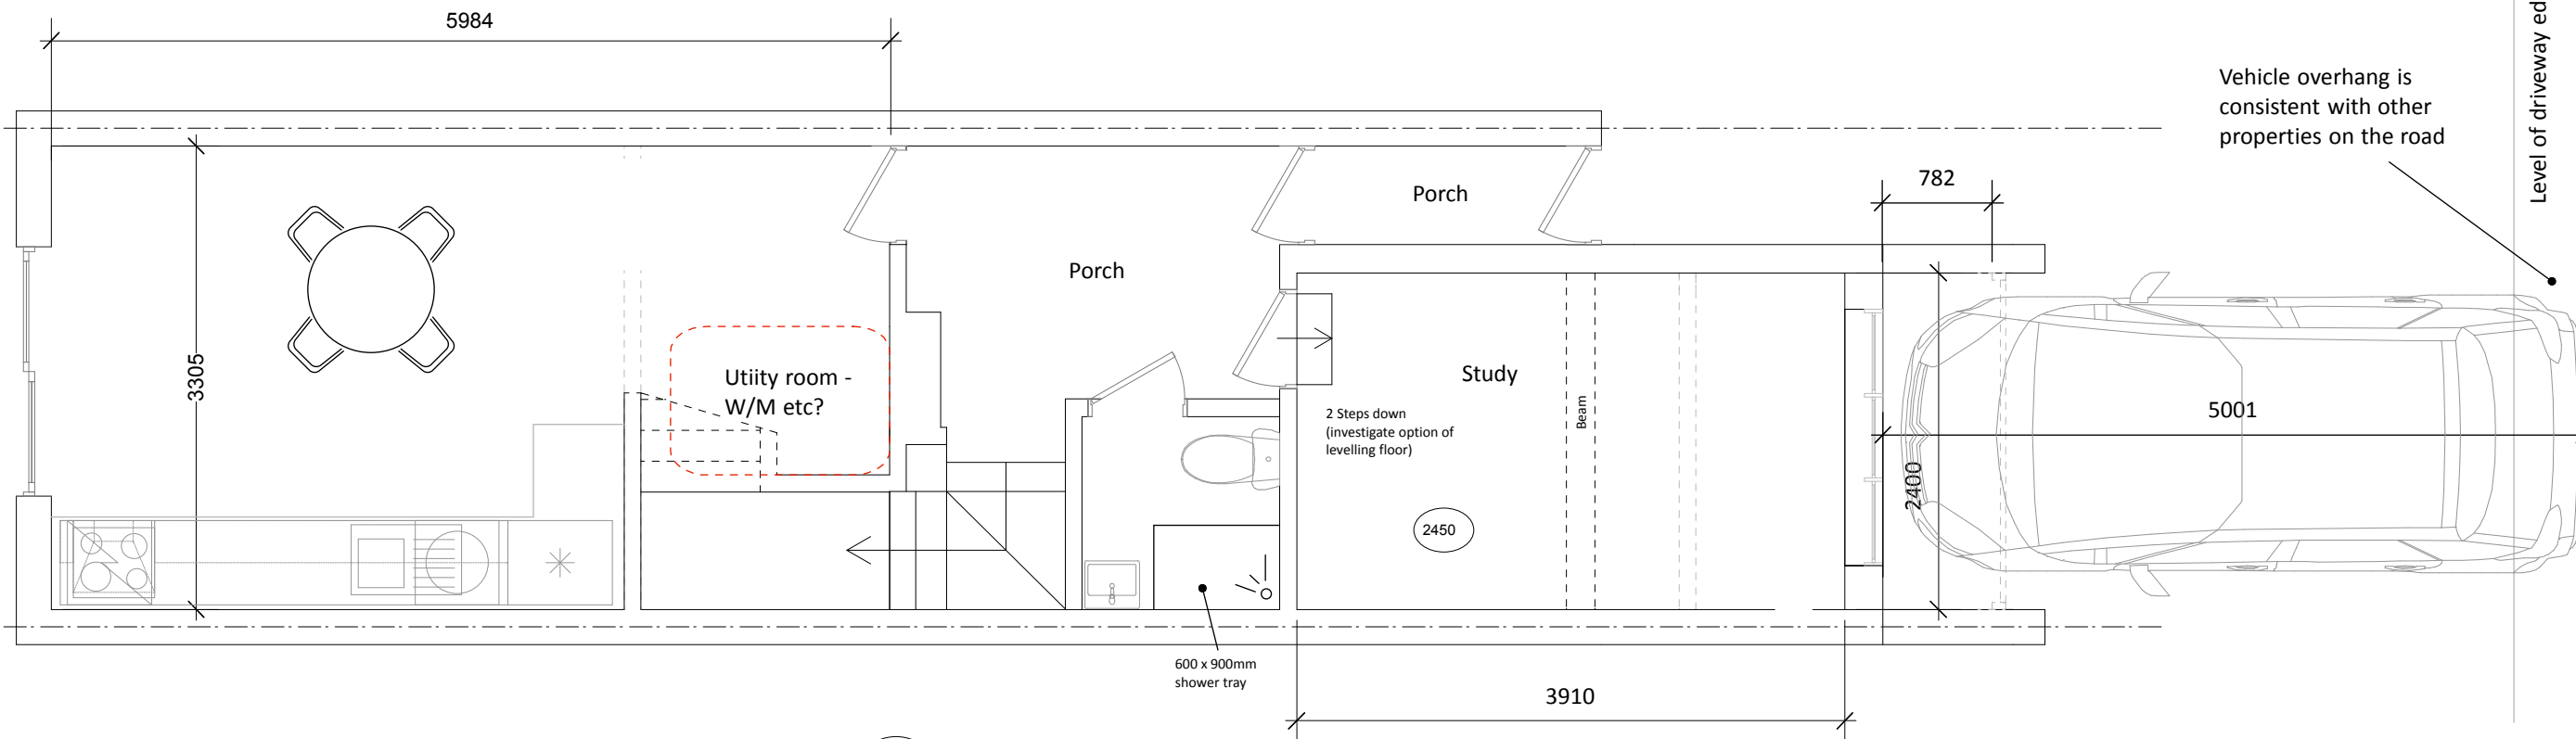

Existing ground
Scale: 1:50

Proposed ground
Scale: 1:50

Show Name 16 Mutrix Road		
Reference MR/001	Drawn By RM	Date 20/06/2019
CAD File Name		