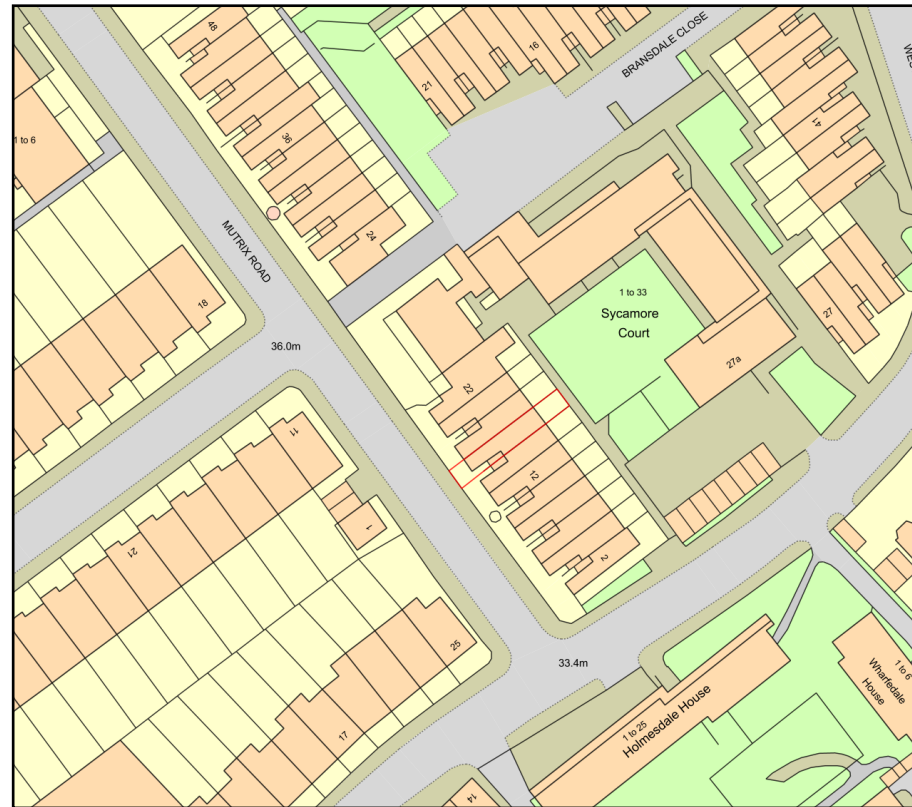

16 Mutrix Road, Camden

Plan Produced for: LPA
Date Produced: 21 Jun 2019
Plan Number/Project ID: TQRQM19172155324024
Scale: 1:1250 @ A4