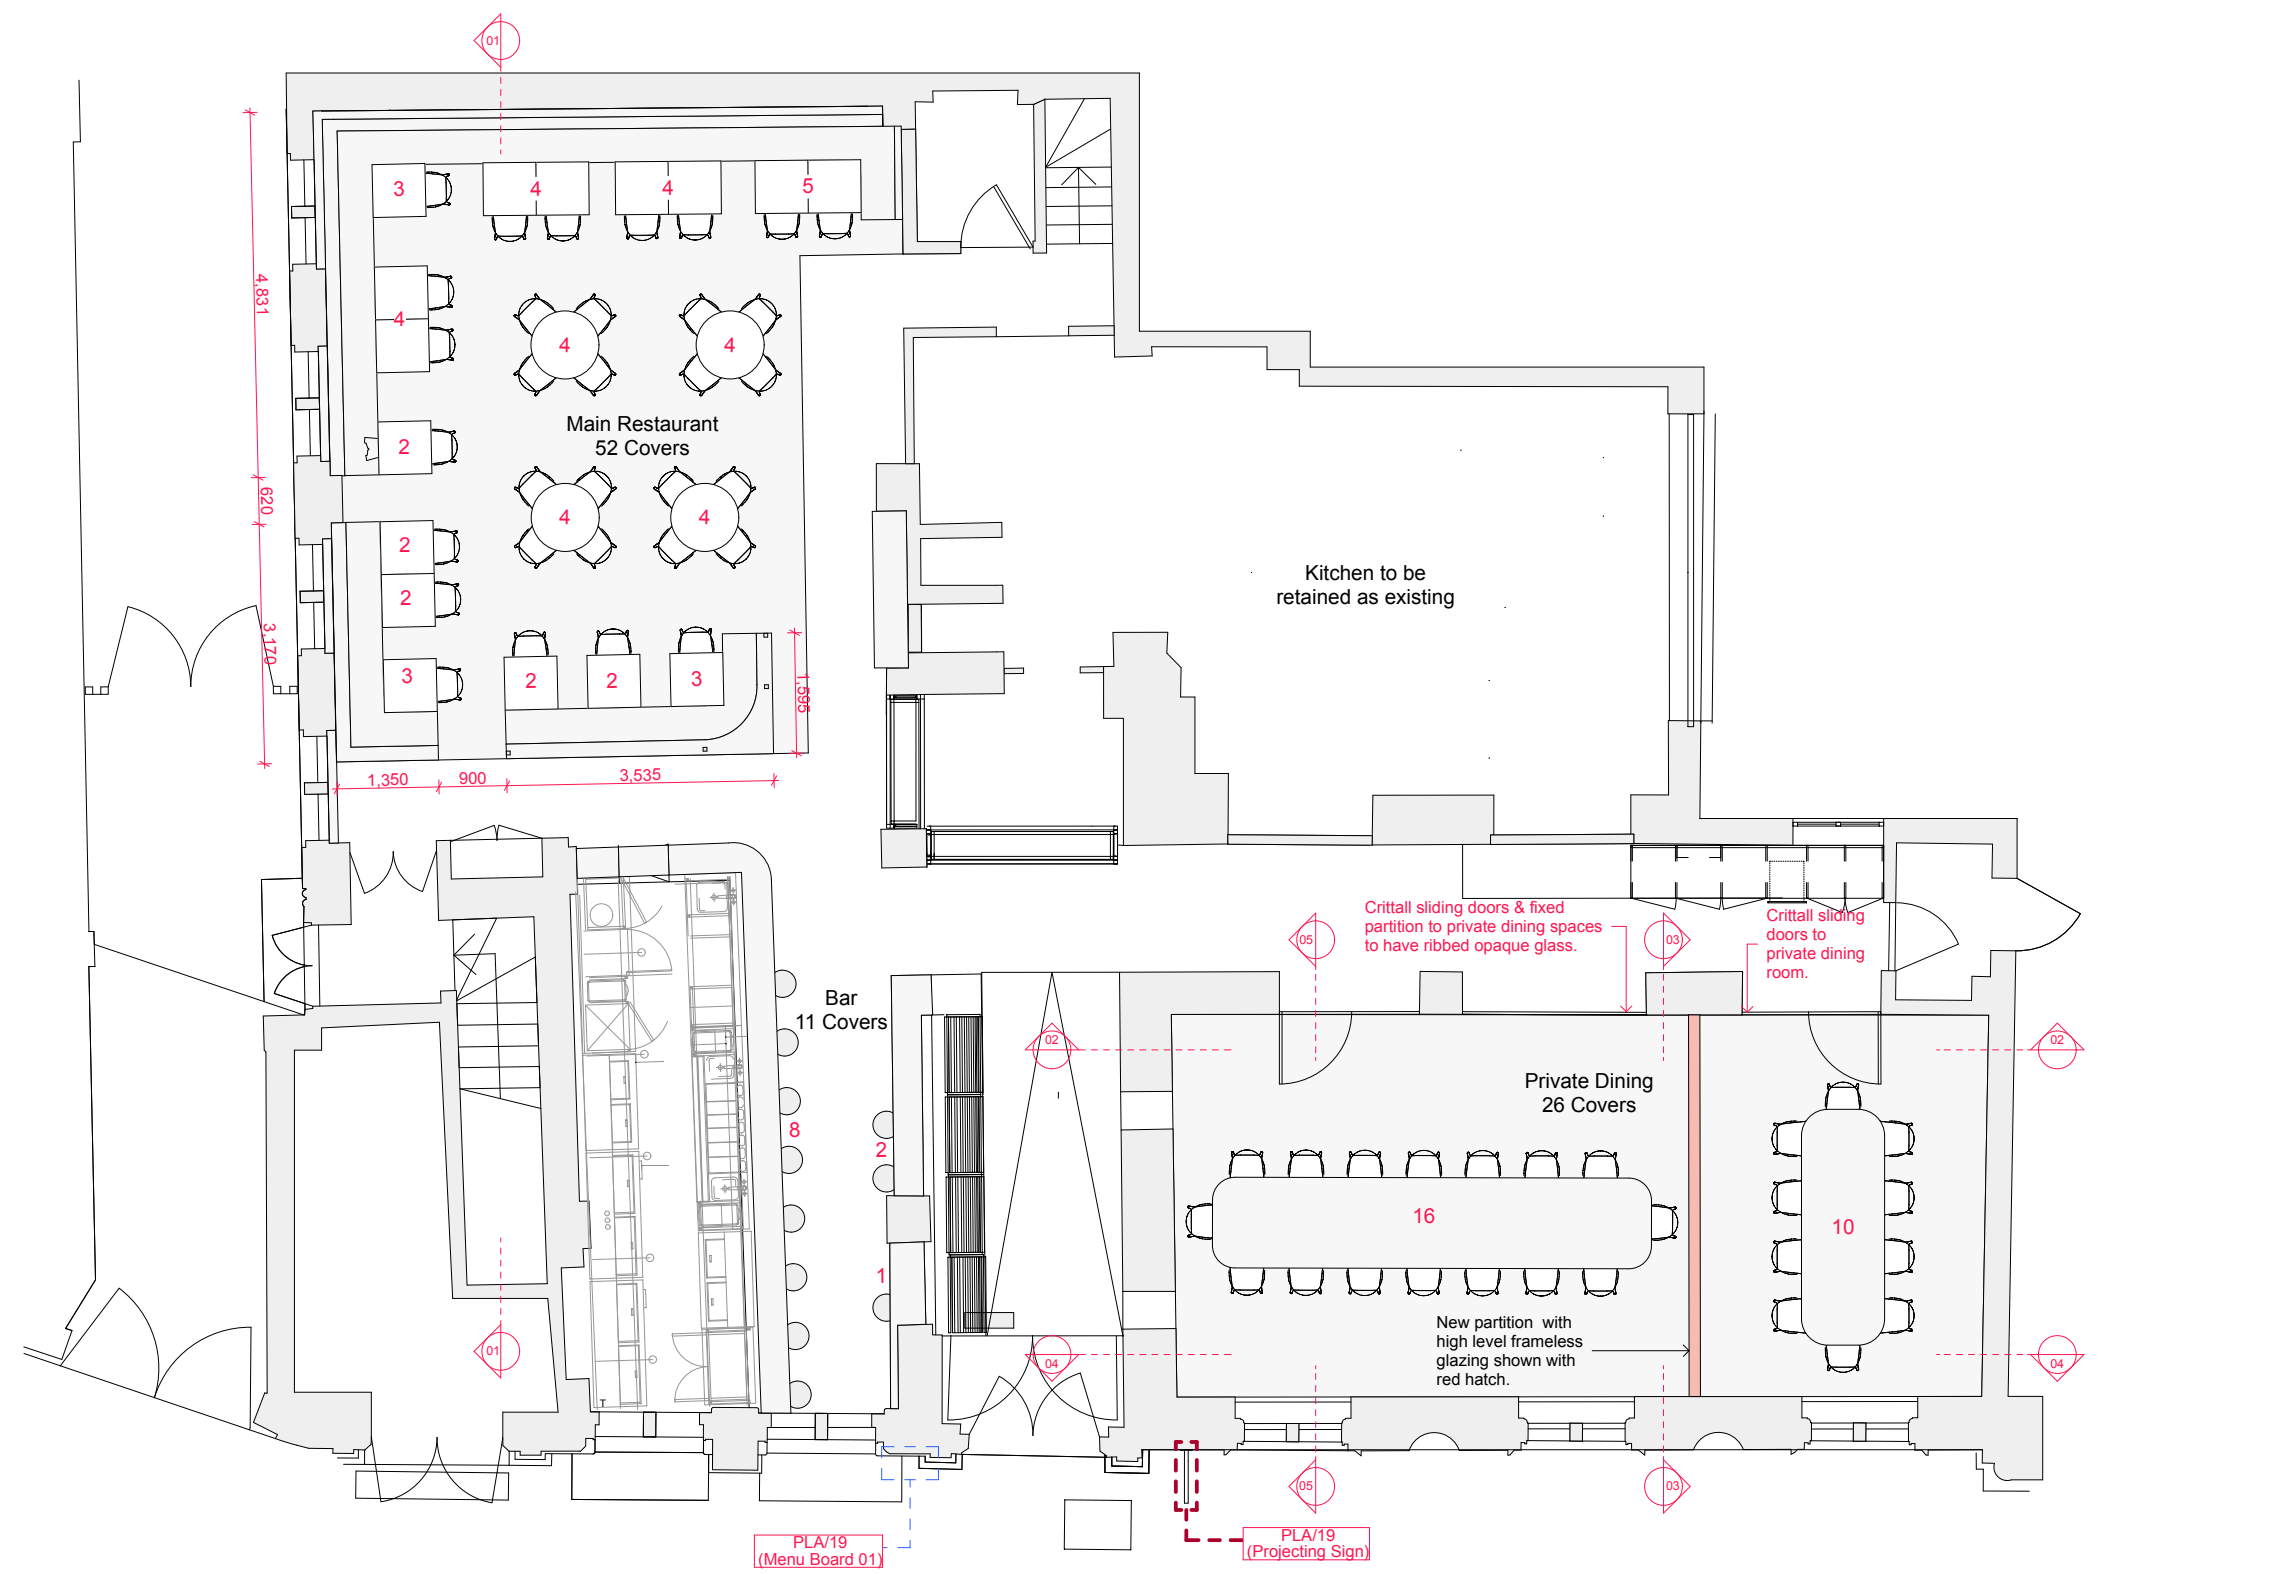

Job Title	Gezellig Restaurant, 193 - 197 High Holborn
Client	THA
Status	PLANNING
Format	A3
Scale	1:100 @ A3
Drawn by	1:50 @ A1
Date	25/06/2019
Notes	
Revisions	Rev. A - 24/06/19 - Signage notes removed from drawing Rev. B - 25/06/19 - Signage notes added to drawing.
Architect	trevor home architects Studio 1 56a Orsman Rd London N1 5QJ t: 020 7253 0600 e: info@trevorhome.com

01

Ground Floor Furniture Layout

1:100

**Ground Floor
Furniture
Layout -
Proposed**

Gezellig/PLA11/B