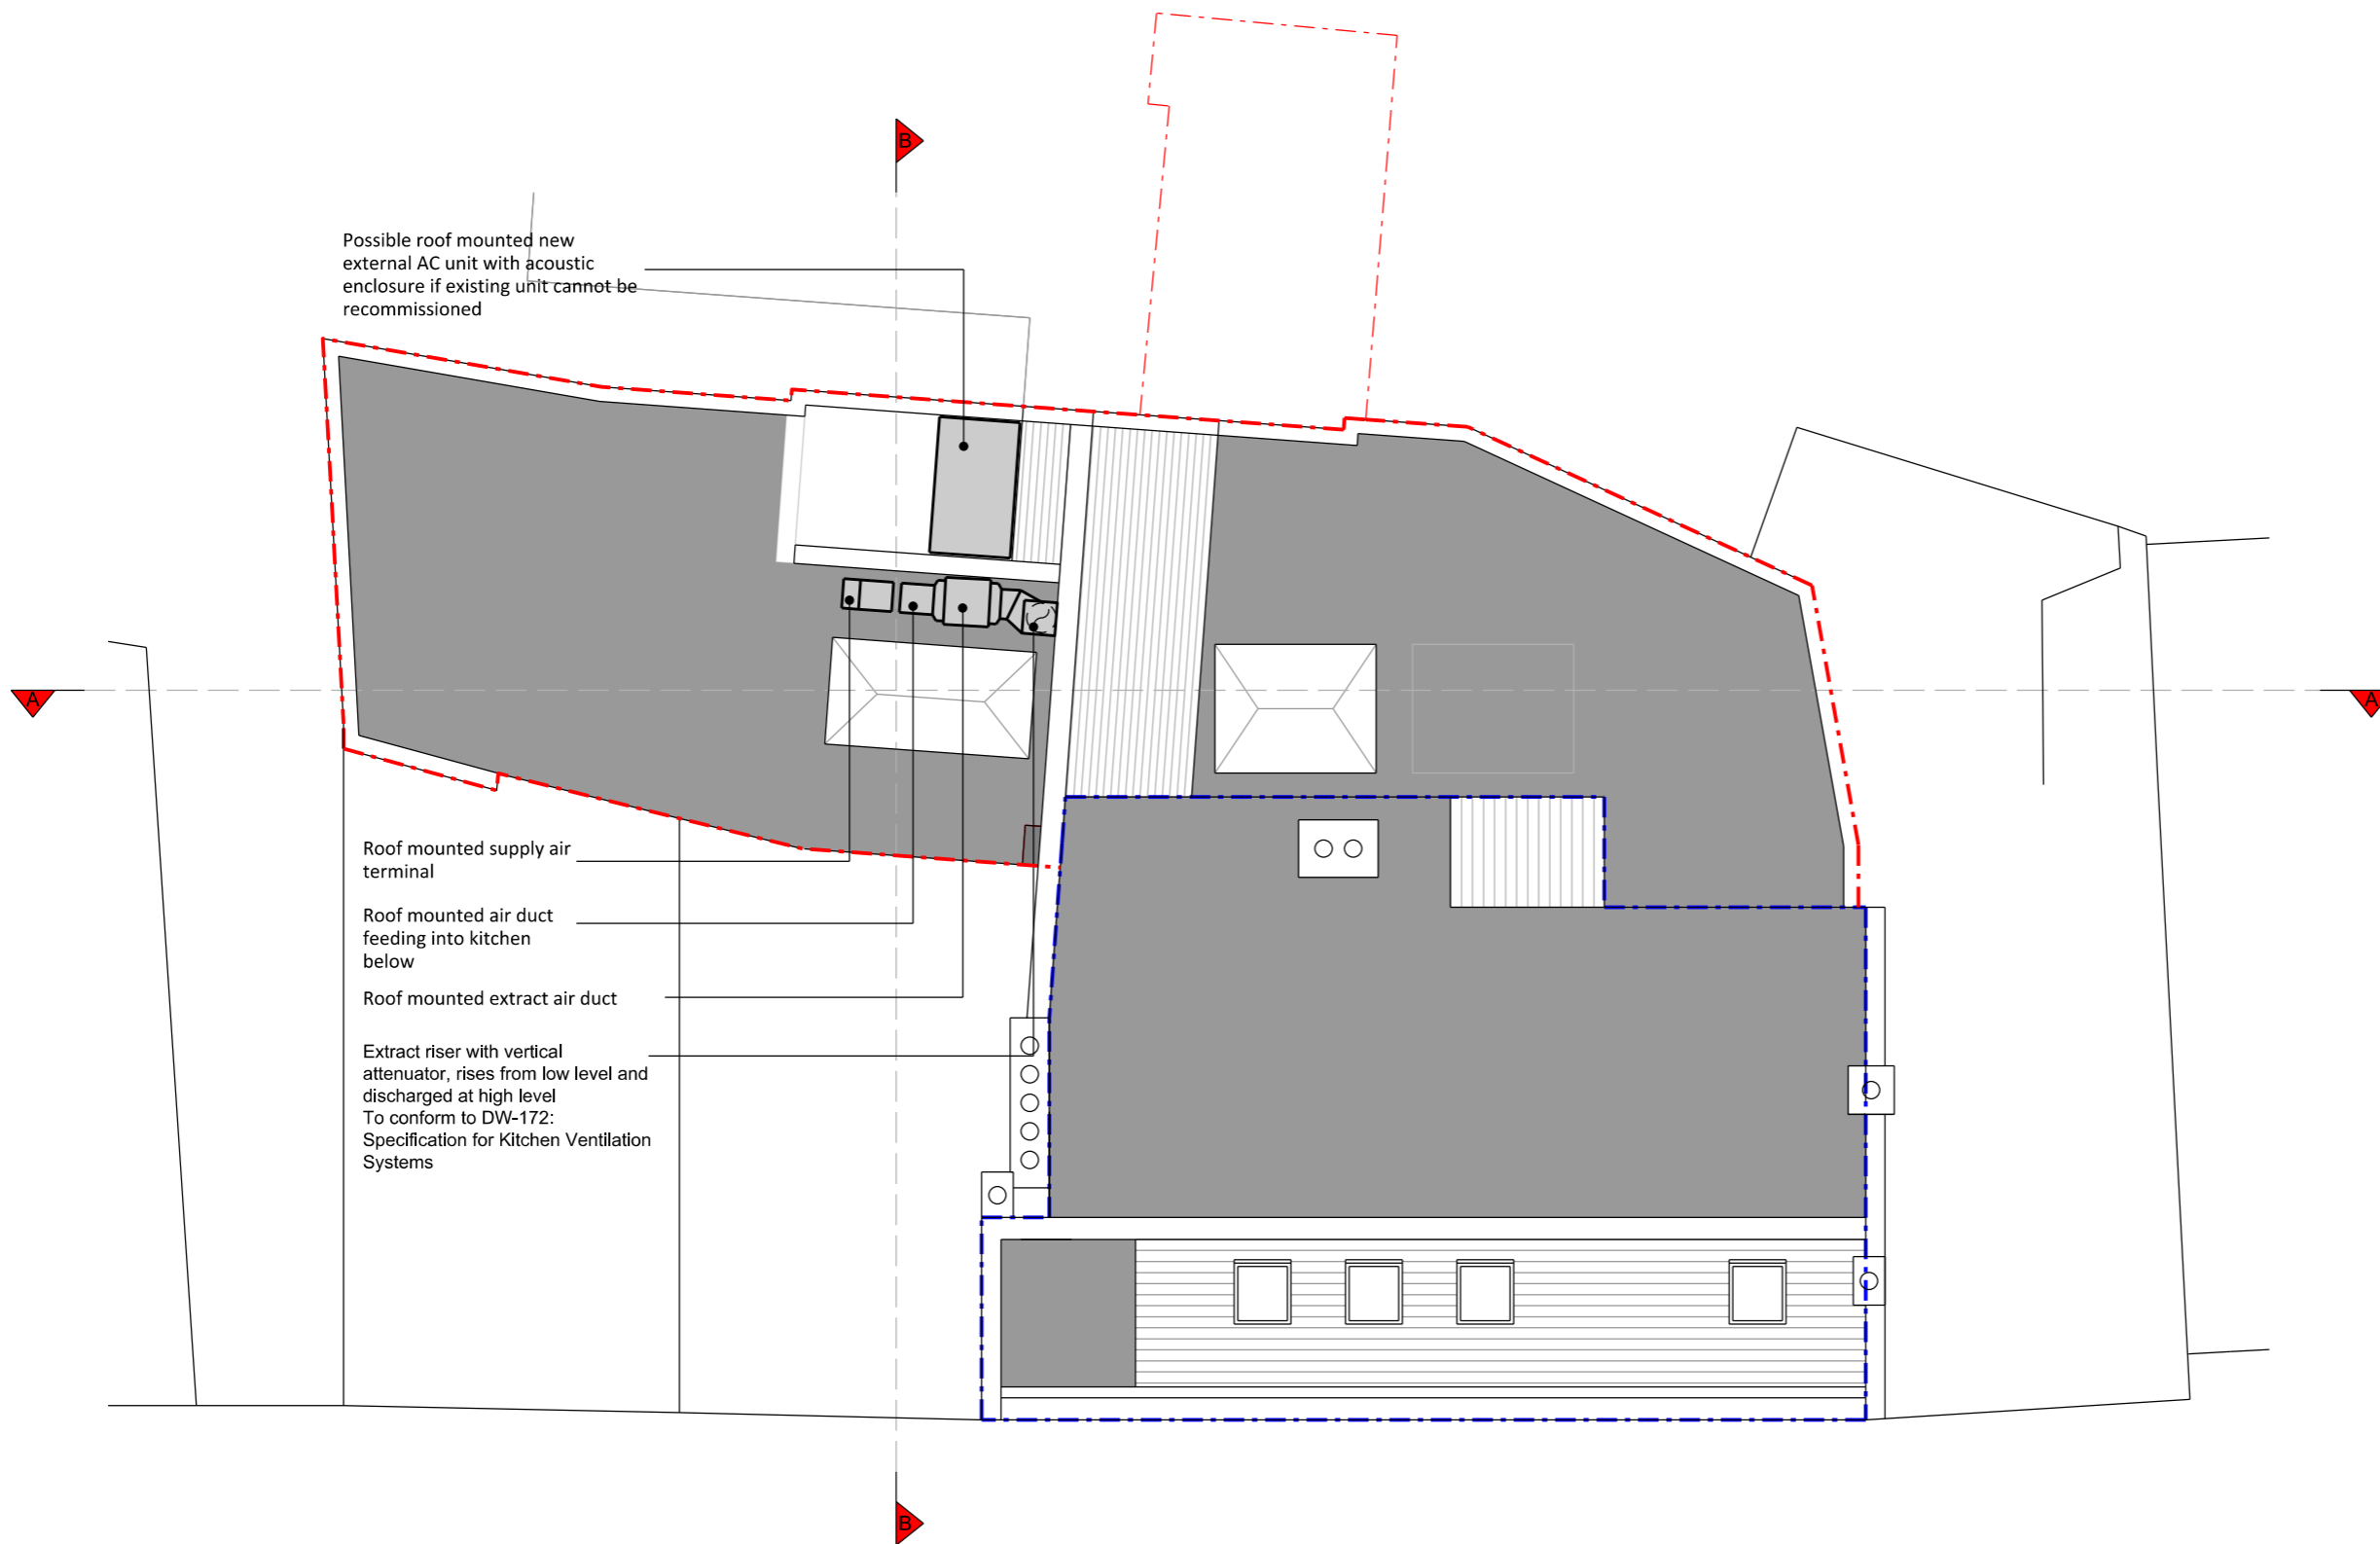

REV	DATE	DESCRIPTION

STATUS

Planning

CLIENT

Salah Bouremmane

PROJECT

762 - 79-81 Heath Street

DRAWING DESCRIPTION

Proposed Plan

LOCAL AUTHORITY

Camden Council

DRAWN BY	CHECKED BY
LM	CM

SCALE	SHEET SIZE
1:100	A3

DATE	REVISION
15-04-2019	B

DRAWING NO.

762 - P - 103

SCALE BAR

Proposed Roof Plan