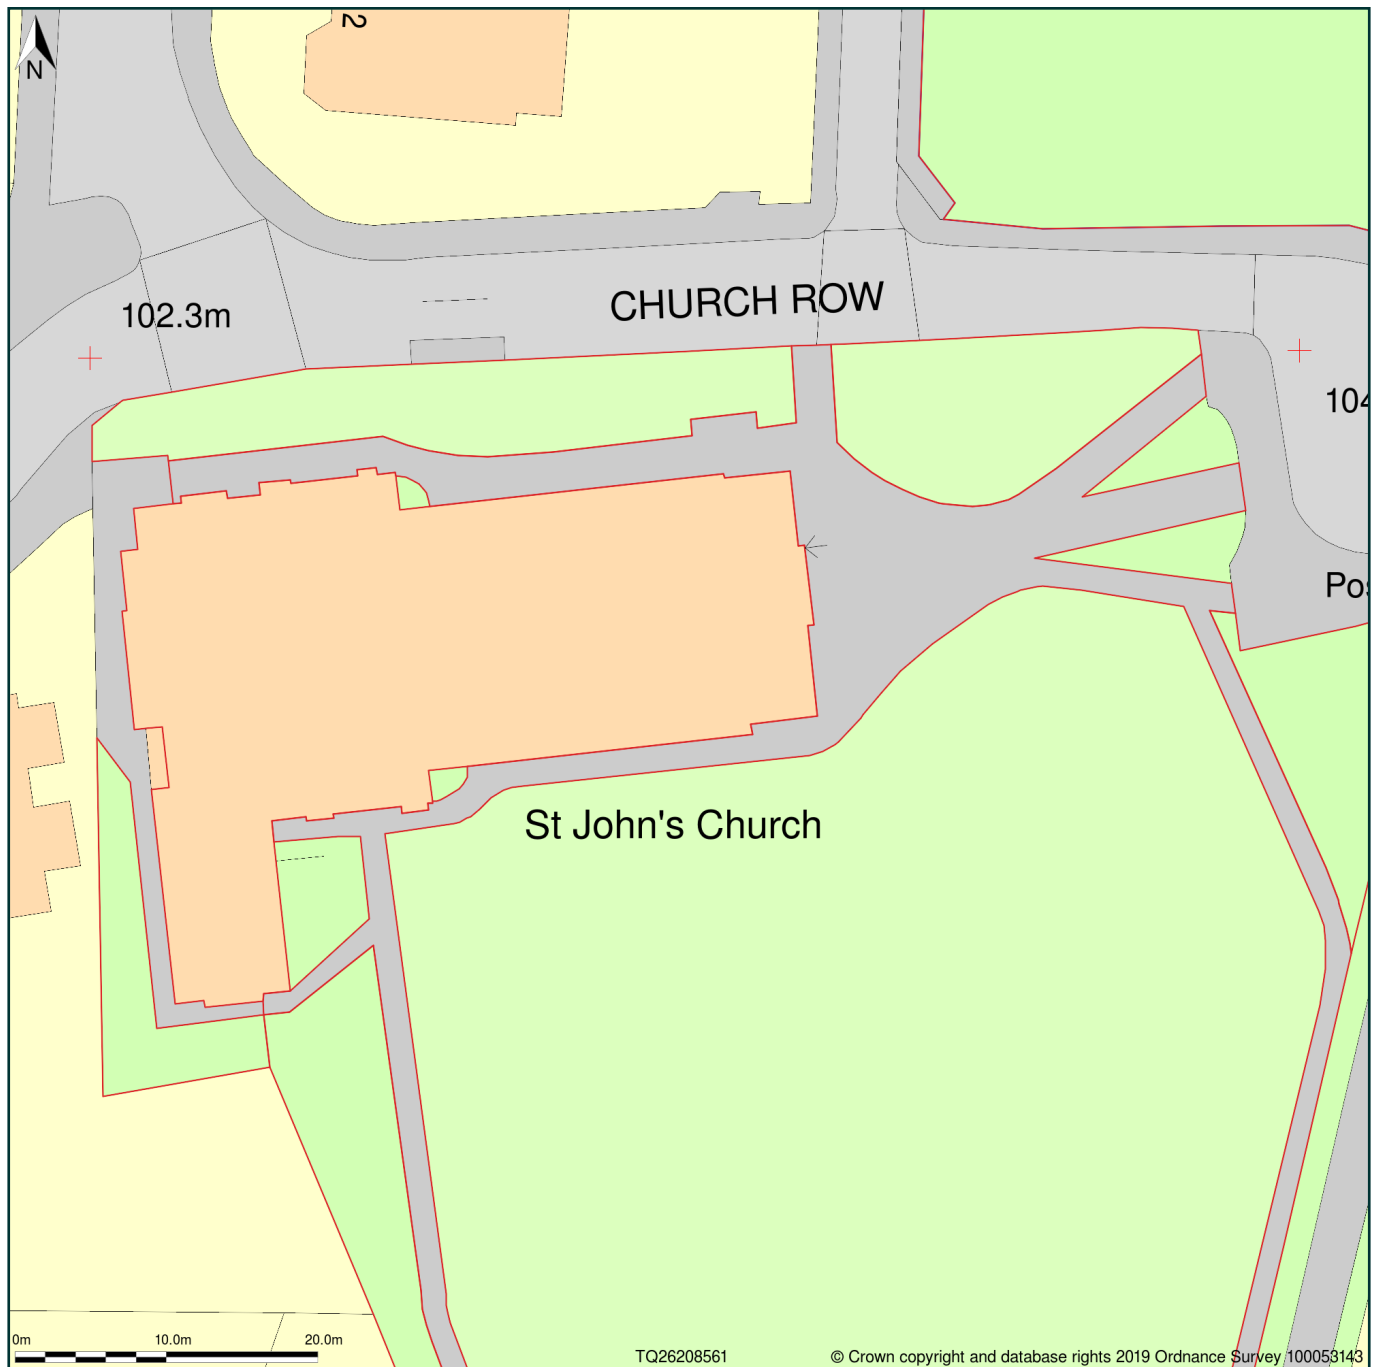

Hampstead Parish Church, Church Row, London, Camden, NW3 6UU

Block Plan shows area bounded by: 526162.03, 185566.72 526252.03, 185656.72 (at a scale of 1:500), OSGridRef: TQ26208561. The representation of a road, track or path is no evidence of a right of way. The representation of features as lines is no evidence of a property boundary.

Produced on 15th Jun 2019 from the Ordnance Survey National Geographic Database and incorporating surveyed revision available at this date. Reproduction in whole or part is prohibited without the prior permission of Ordnance Survey. © Crown copyright 2019. Supplied by www.buyaplan.co.uk a licensed Ordnance Survey partner (100053143). Unique plan reference: #00430581-D9C8B2