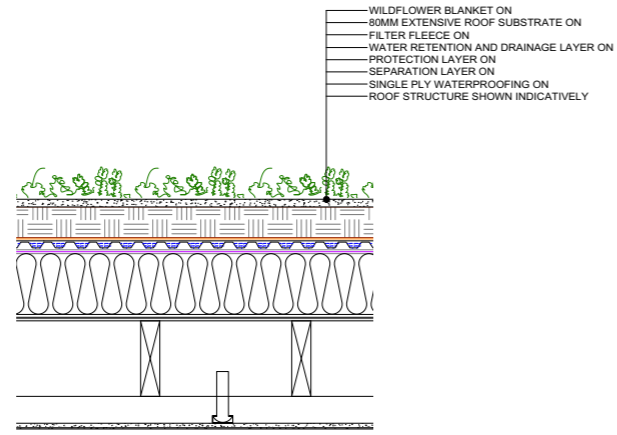

MATERIAL KEY

 GREEN ROOF BUILD-UP

1 TYPICAL GREEN ROOF DETAIL
Scale: 1:10

2 TYPICAL GREEN ROOF 3-D

5 ROOF PLAN

REV.	DATE	DESCRIPTION
------	------	-------------

THE OLD DAIRY
WAKEFIELD STREET

GREEN ROOF BUILD-UP DETAILS

DRNG No 1250-20-011	SCALE 1:20 @ A1	DATE MAY - 18
------------------------	--------------------	------------------

5 ST JAMES'S SQUARE
LONDON SW1Y 4JU
T 020 7451 0955 mail@stanhopegate.co.uk
www.stanhopegatearchitecture.com