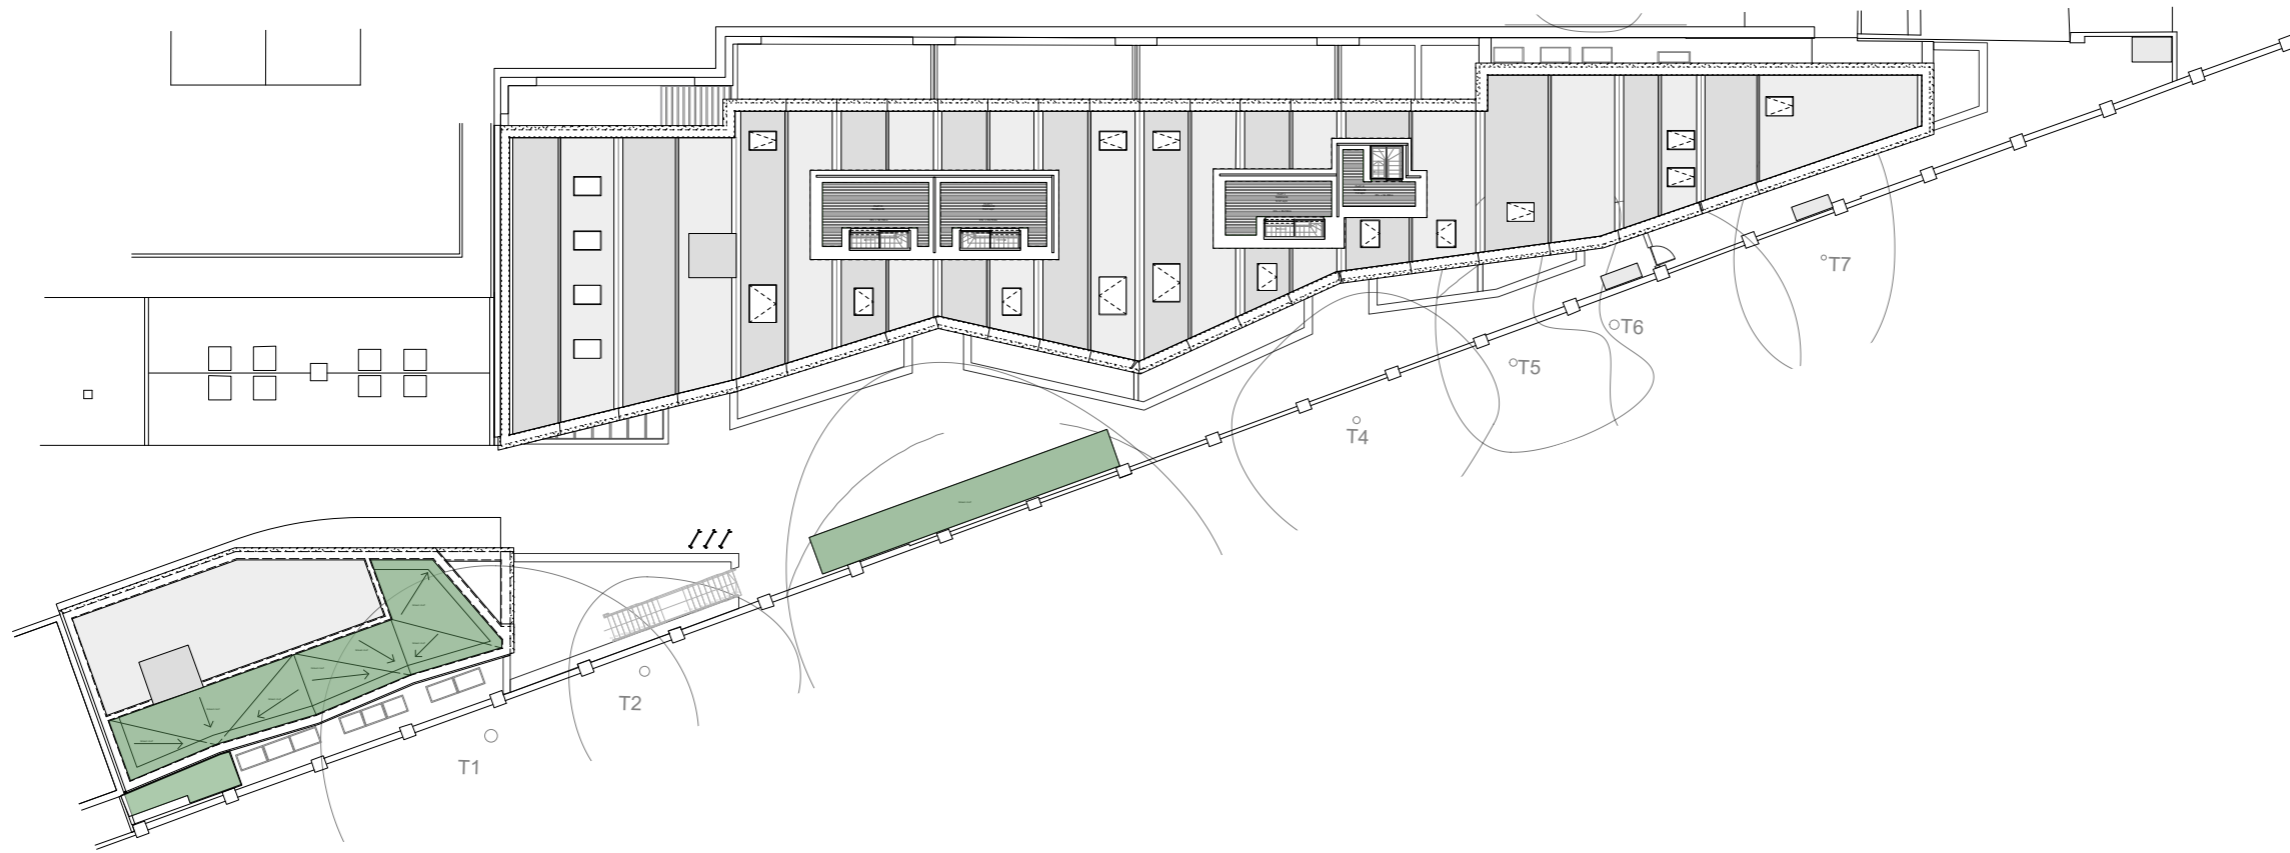

MATERIAL KEY

 GREEN ROOF BUILD-UP

1 TYPICAL GREEN ROOF DETAIL
Scale: 1:10

2 TYPICAL GREEN ROOF 3-D

5 ROOF PLAN

REV.	DATE	DESCRIPTION
------	------	-------------

THE OLD DAIRY
WAKEFIELD STREET

GREEN ROOF BUILD-UP DETAILS

DRNG No 1250-20-011	SCALE 1:20 @ A1	DATE MAY - 18
------------------------	--------------------	------------------

5 ST JAMES'S SQUARE
LONDON SW1Y 4JU
T 020 7451 0955 mail@stanhopegate.co.uk
www.stanhopegatearchitecture.com