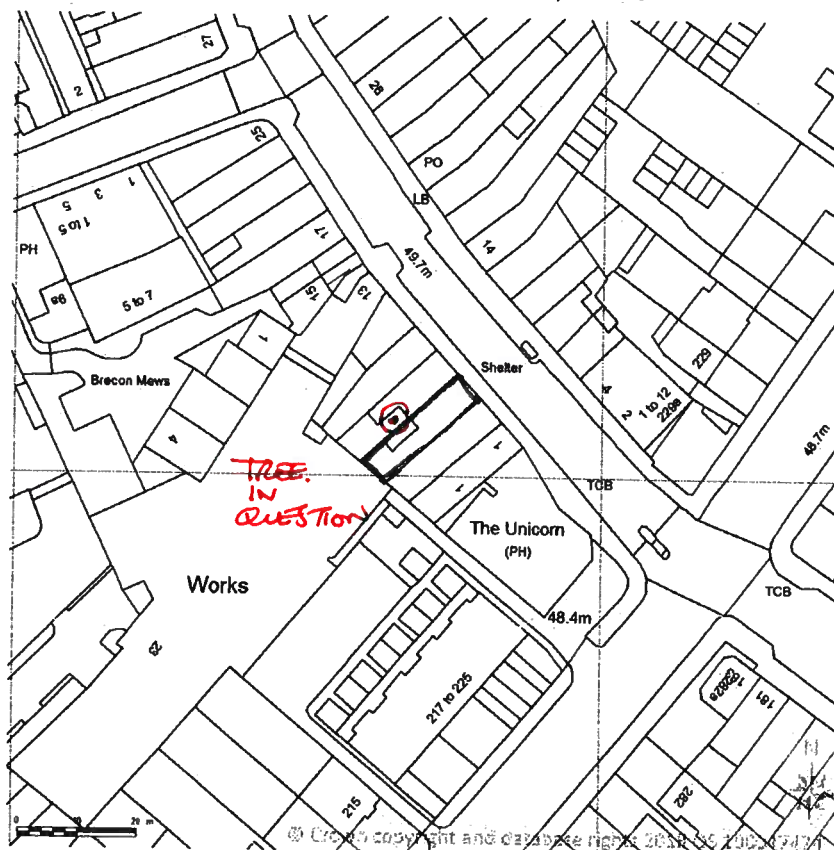

SITE LOCATION PLAN
AREA 2 HA
SCALE: 1:1250 on A4
CENTRE COORDINATES: 529770 , 185007

Supplied by Streetwise Maps Ltd
www.streetwise.net
Licence No: 100047474
10:14:16 27/09/2018