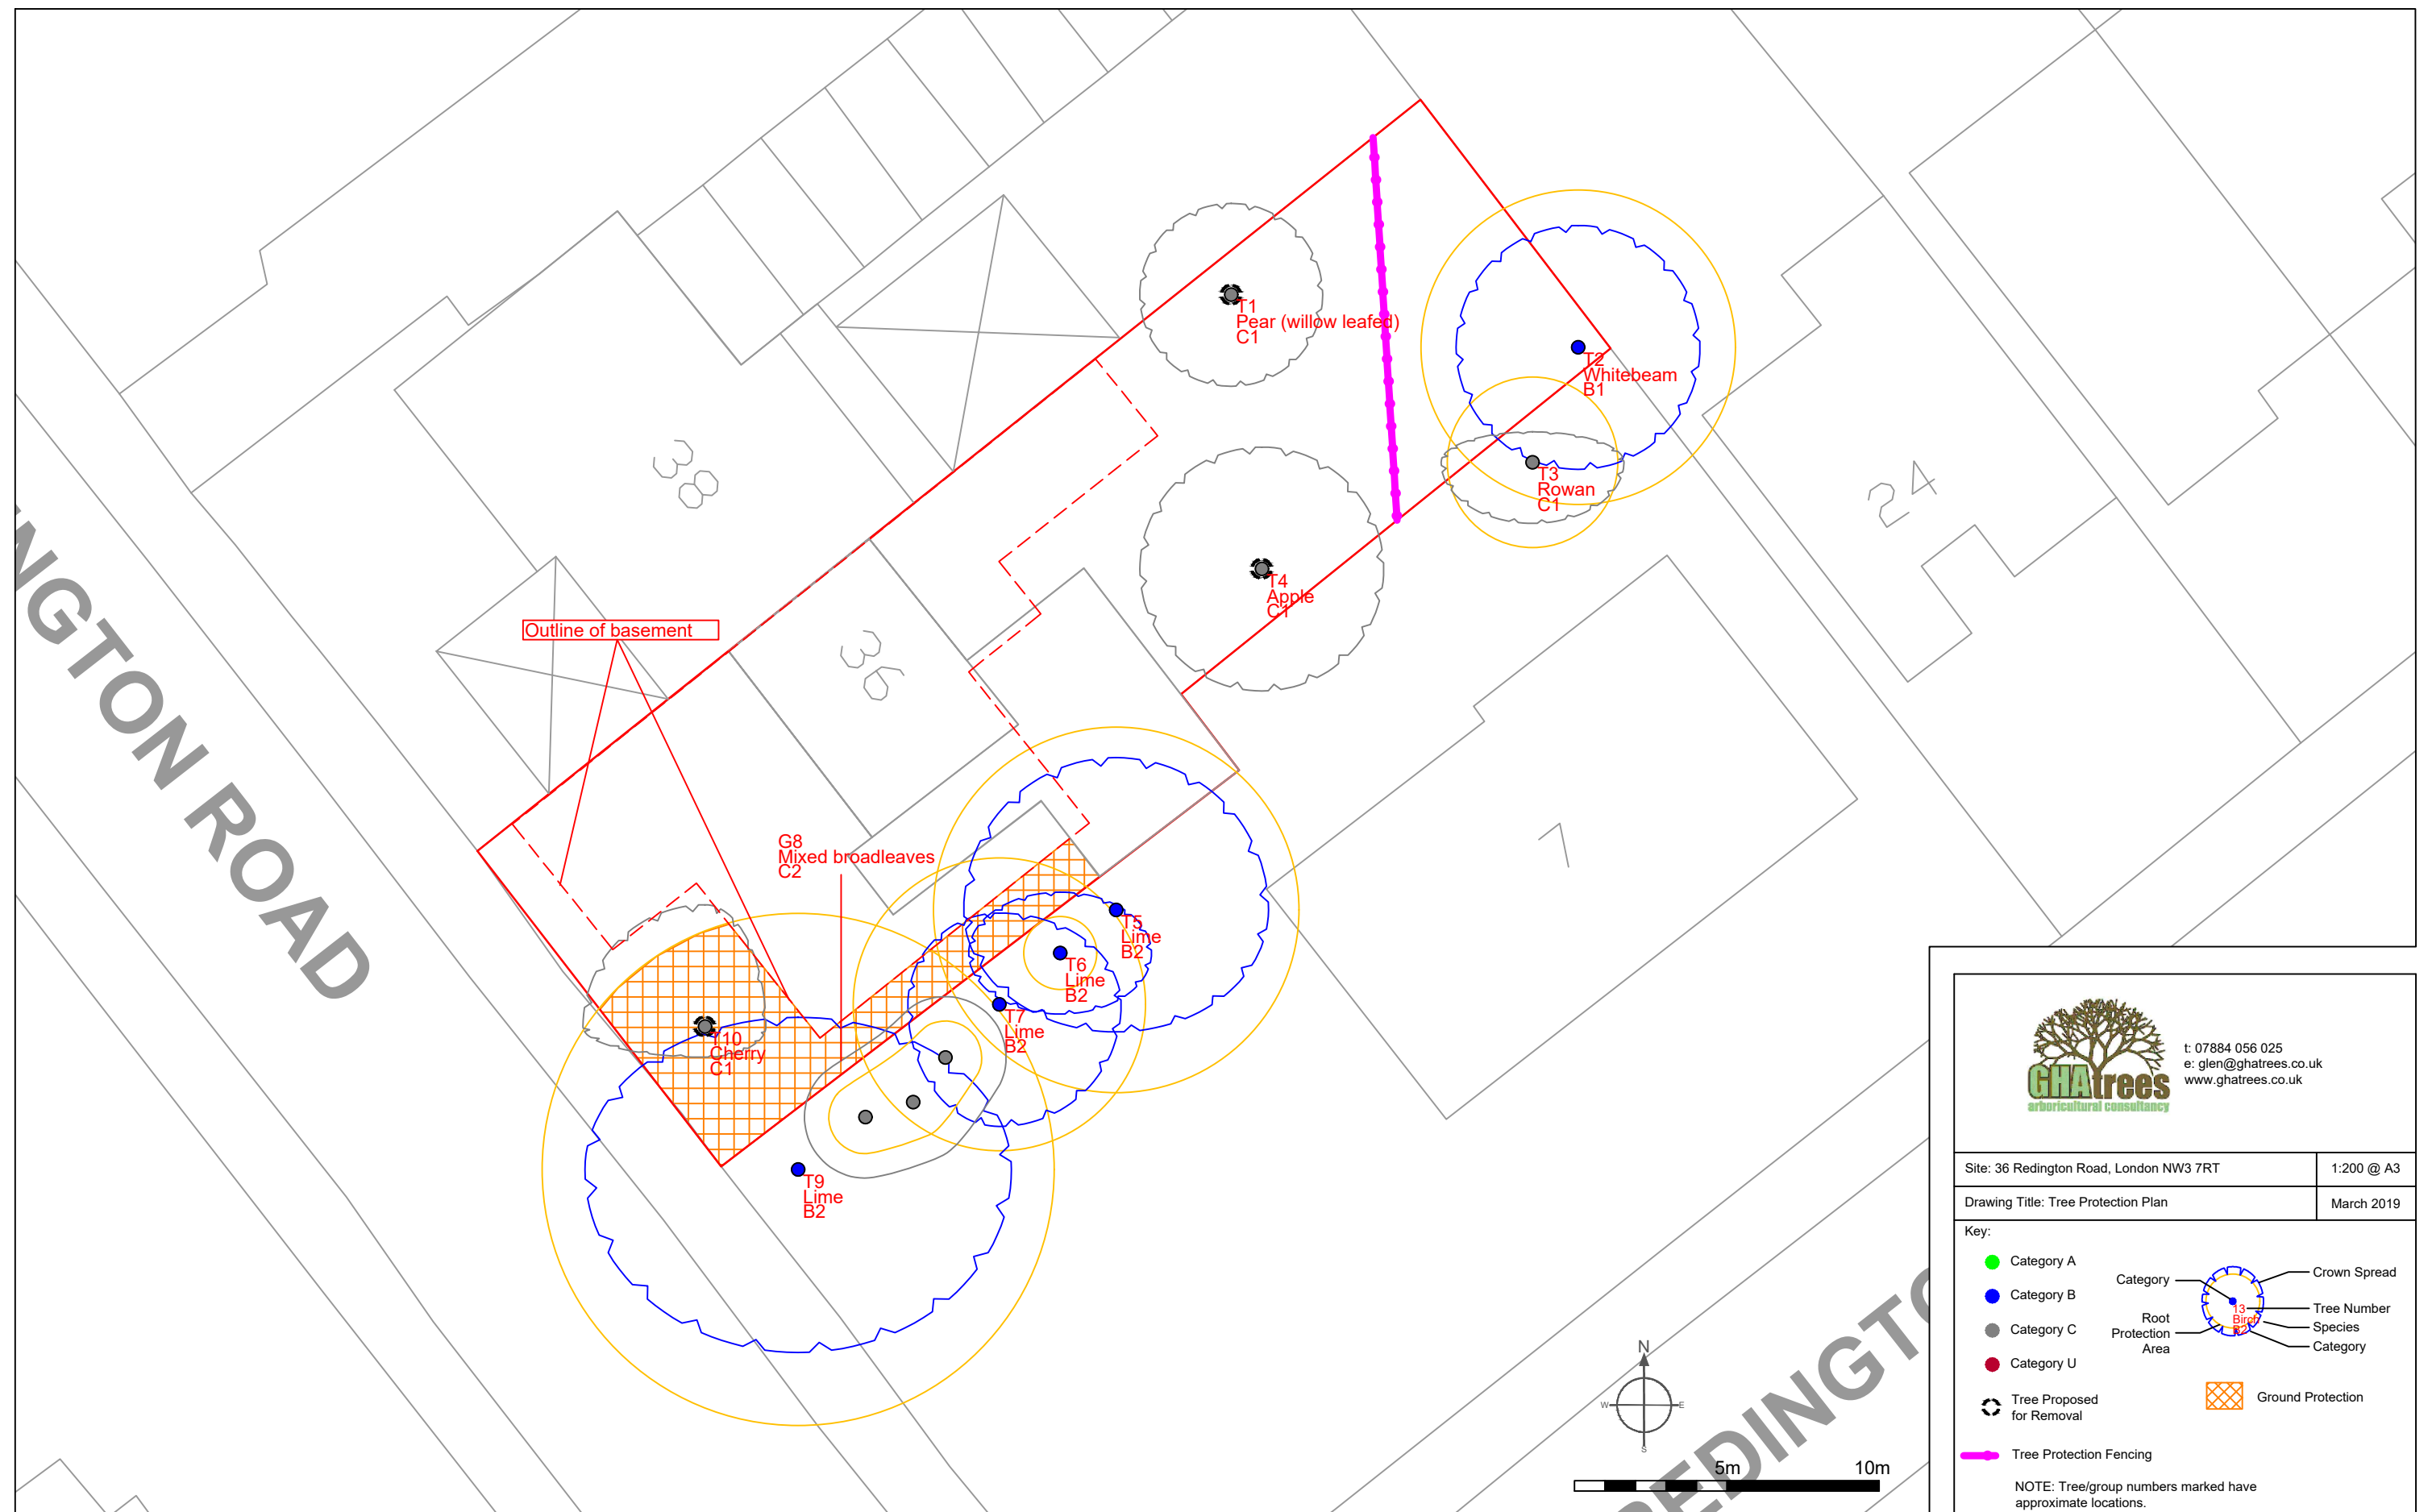

REDINGTON ROAD

t: 07884 056 025
e: glen@ghatrees.co.uk
www.ghatrees.co.uk

Site: 36 Redington Road, London NW3 7RT	1:200 @ A3
Drawing Title: Tree Protection Plan	March 2019

Key:

- Category A (Green dot)
- Category B (Blue dot)
- Category C (Grey dot)
- Category U (Red dot)
- Tree Proposed for Removal (Black dot with circle)
- Tree Protection Fencing (Magenta line)
- Category (Label for tree symbol)
- Root Protection Area (Label for tree symbol)
- Crown Spread (Label for tree symbol)
- Tree Number (Label for tree symbol)
- Species (Label for tree symbol)
- Category (Label for tree symbol)
- Ground Protection (Orange hatched box)

NOTE: Tree/group numbers marked have approximate locations.