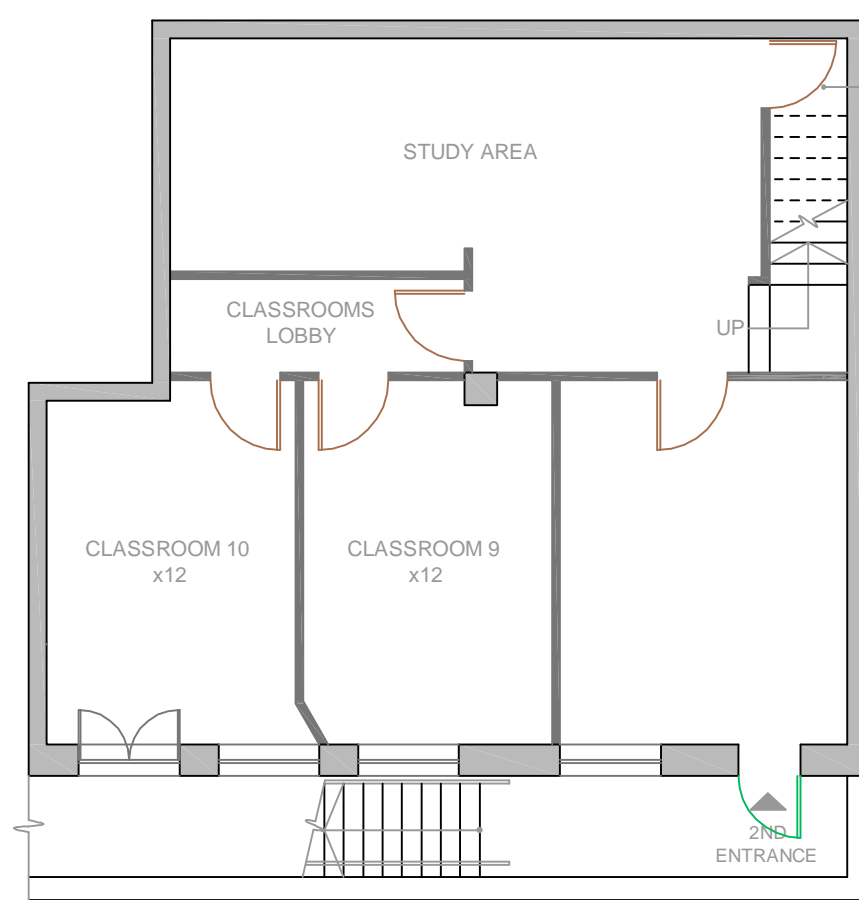

BASEMENT FLOOR

NOTE:- MEASUREMENTS TO BE CHECKED ON-SITE

FOR SITE
FS DESIGN LTD
Architectural services

Ivy Mansions,
Triq il-Qasam, Swieqi, SWQ 3027, MALTA.
Tel: (356) 21383211 Fax (356) 21383213
E-mail: forsite@nextgen.net.mt

JOB TITLE: CLUBCLASS - LONDON

DRAWING TITLE: GROUND FLOOR & BASEMENT FURNITURE PLAN

PROJECT ARCHITECT:	M.Anastasi	FILE NO:	10*12	DWG NO.:	
PROJECT DESIGNER:	D.Anastasi	SCALE:	1 : 100	DWG SIZE:	A3
DRAWN:	S. Azzopardi	REVISION:	02/05/14	DATE:	11/11/11

CONTENTS OF PLANS REMAIN THE PROPERTY OF FS DESIGN LTD.
& CANNOT BE COPIED OR DISCLOSED TO THIRD PARTIES WITHOUT PRIOR AUTHORIZATION.