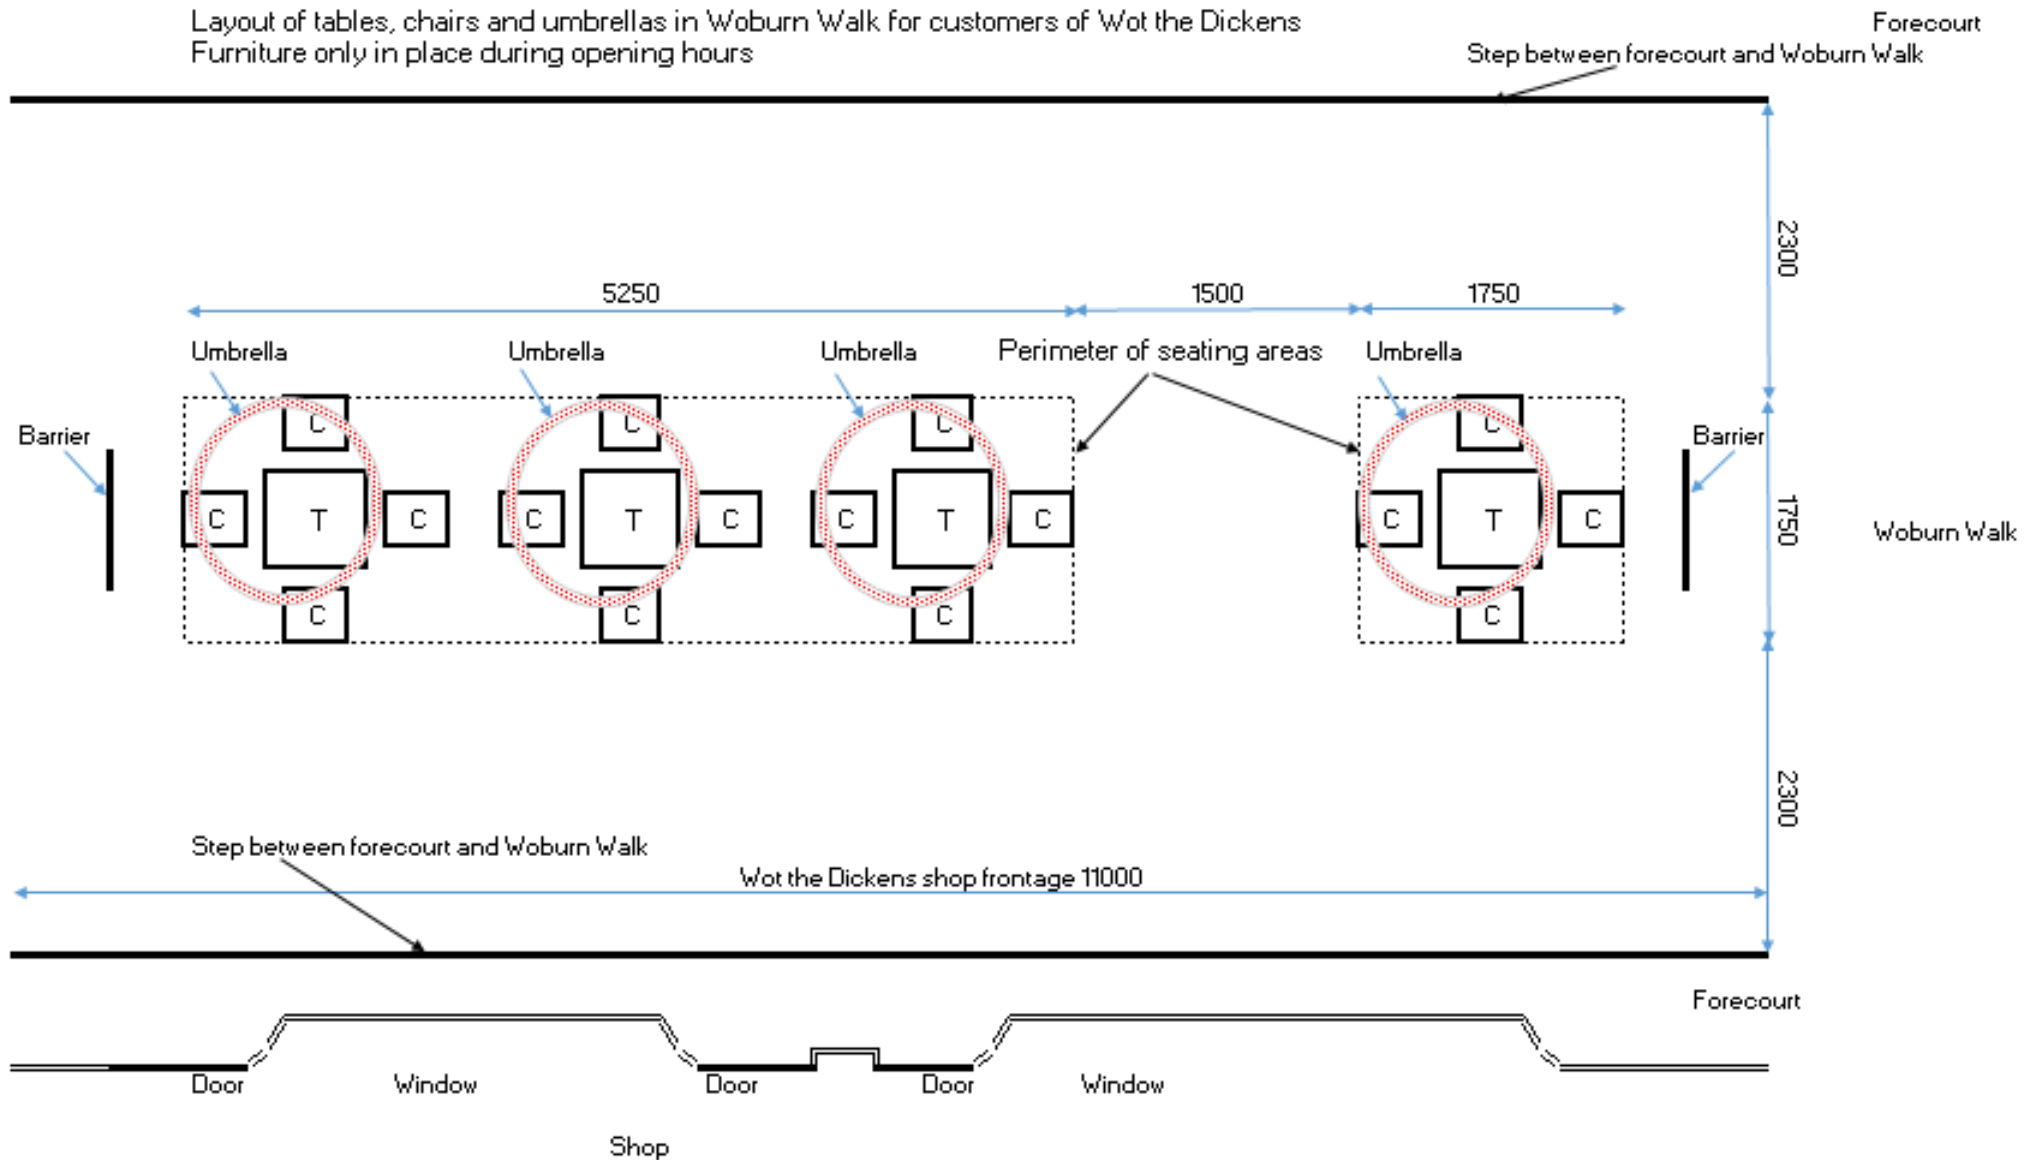

Layout of tables, chairs and umbrellas in Woburn Walk for customers of Wot the Dickens
 Furniture only in place during opening hours

All dimensions in millimetres. Not to scale

4No T Table 700 x 700
 16No C Chair 450 x 450
 4No U Umbrella 1500 diameter
 2No B Barrier 1000 x 50