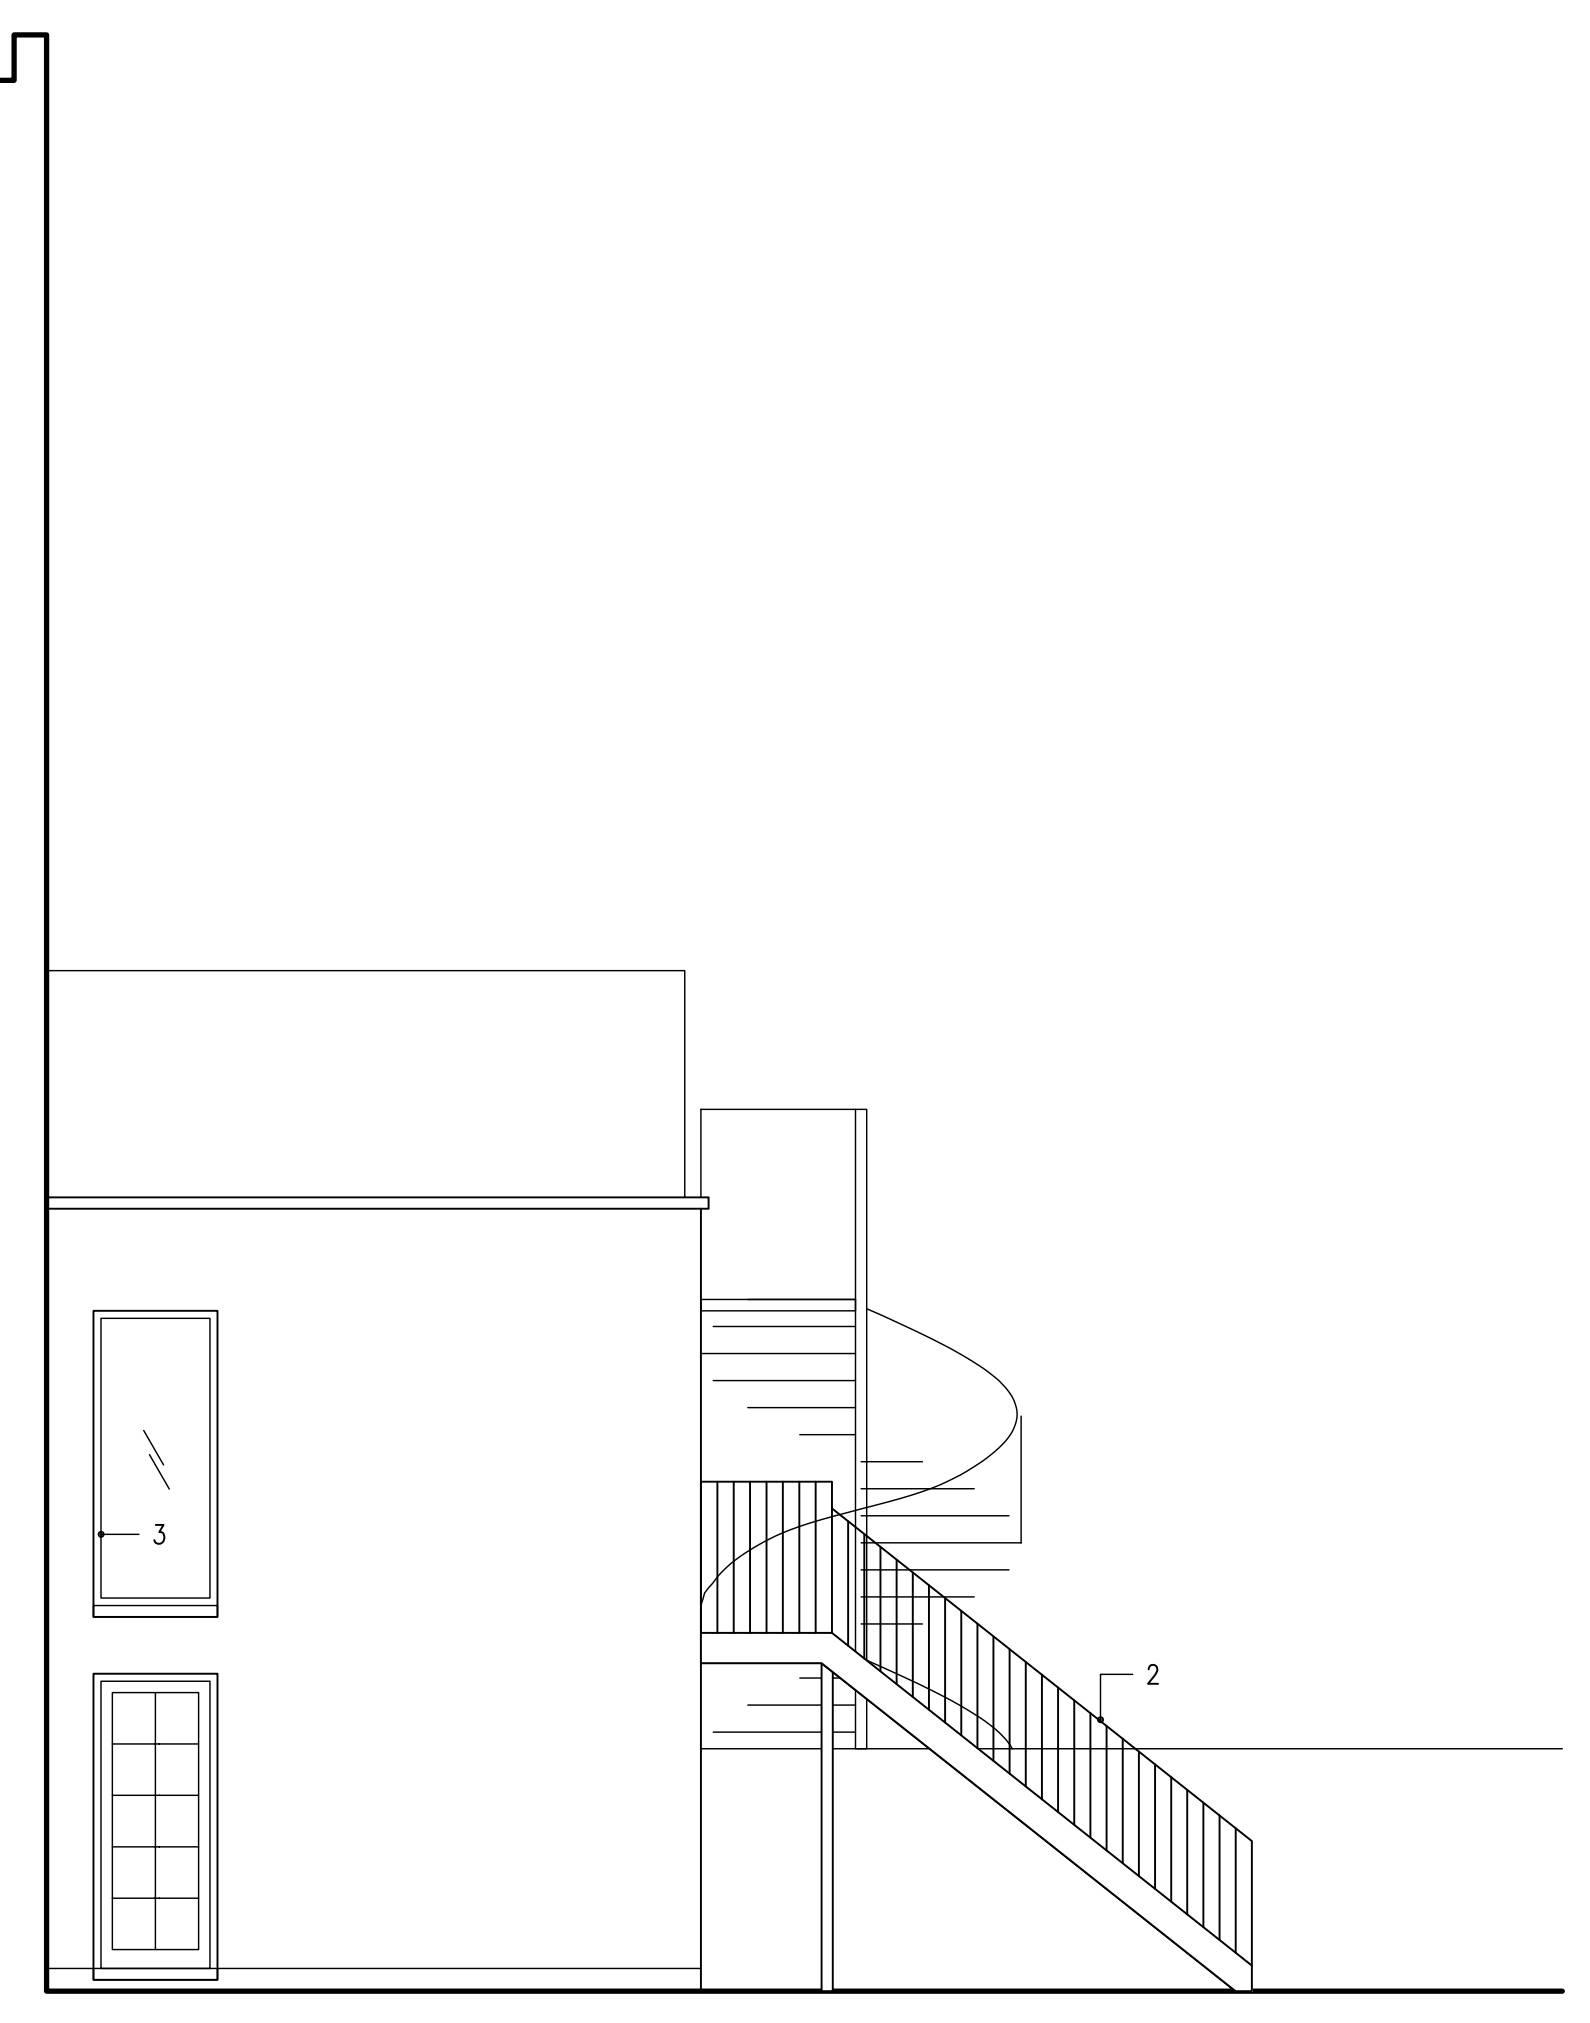

Notes:
 Copyright belongs to M A King Plans
 Linear dimensions are in millimetres
 Levels are in metres
 All dimensions to be checked on site

Rear

Rear Side

M A King Plans
 2A Theobalds Road
 London WC1X 8PN
 07976 603076
 makingplans@btopenworld.com

Project
 115 Torriano Avenue
 London
 NW5 2RX

Title
 Elevations as Proposed

Drawn/Checked	mak	CO
Date	June 2019	
Scale	1/100 @ A3, 1/50 @ A1	
Project Number	OC115TA	
Drawing No/Revision	A0211	—