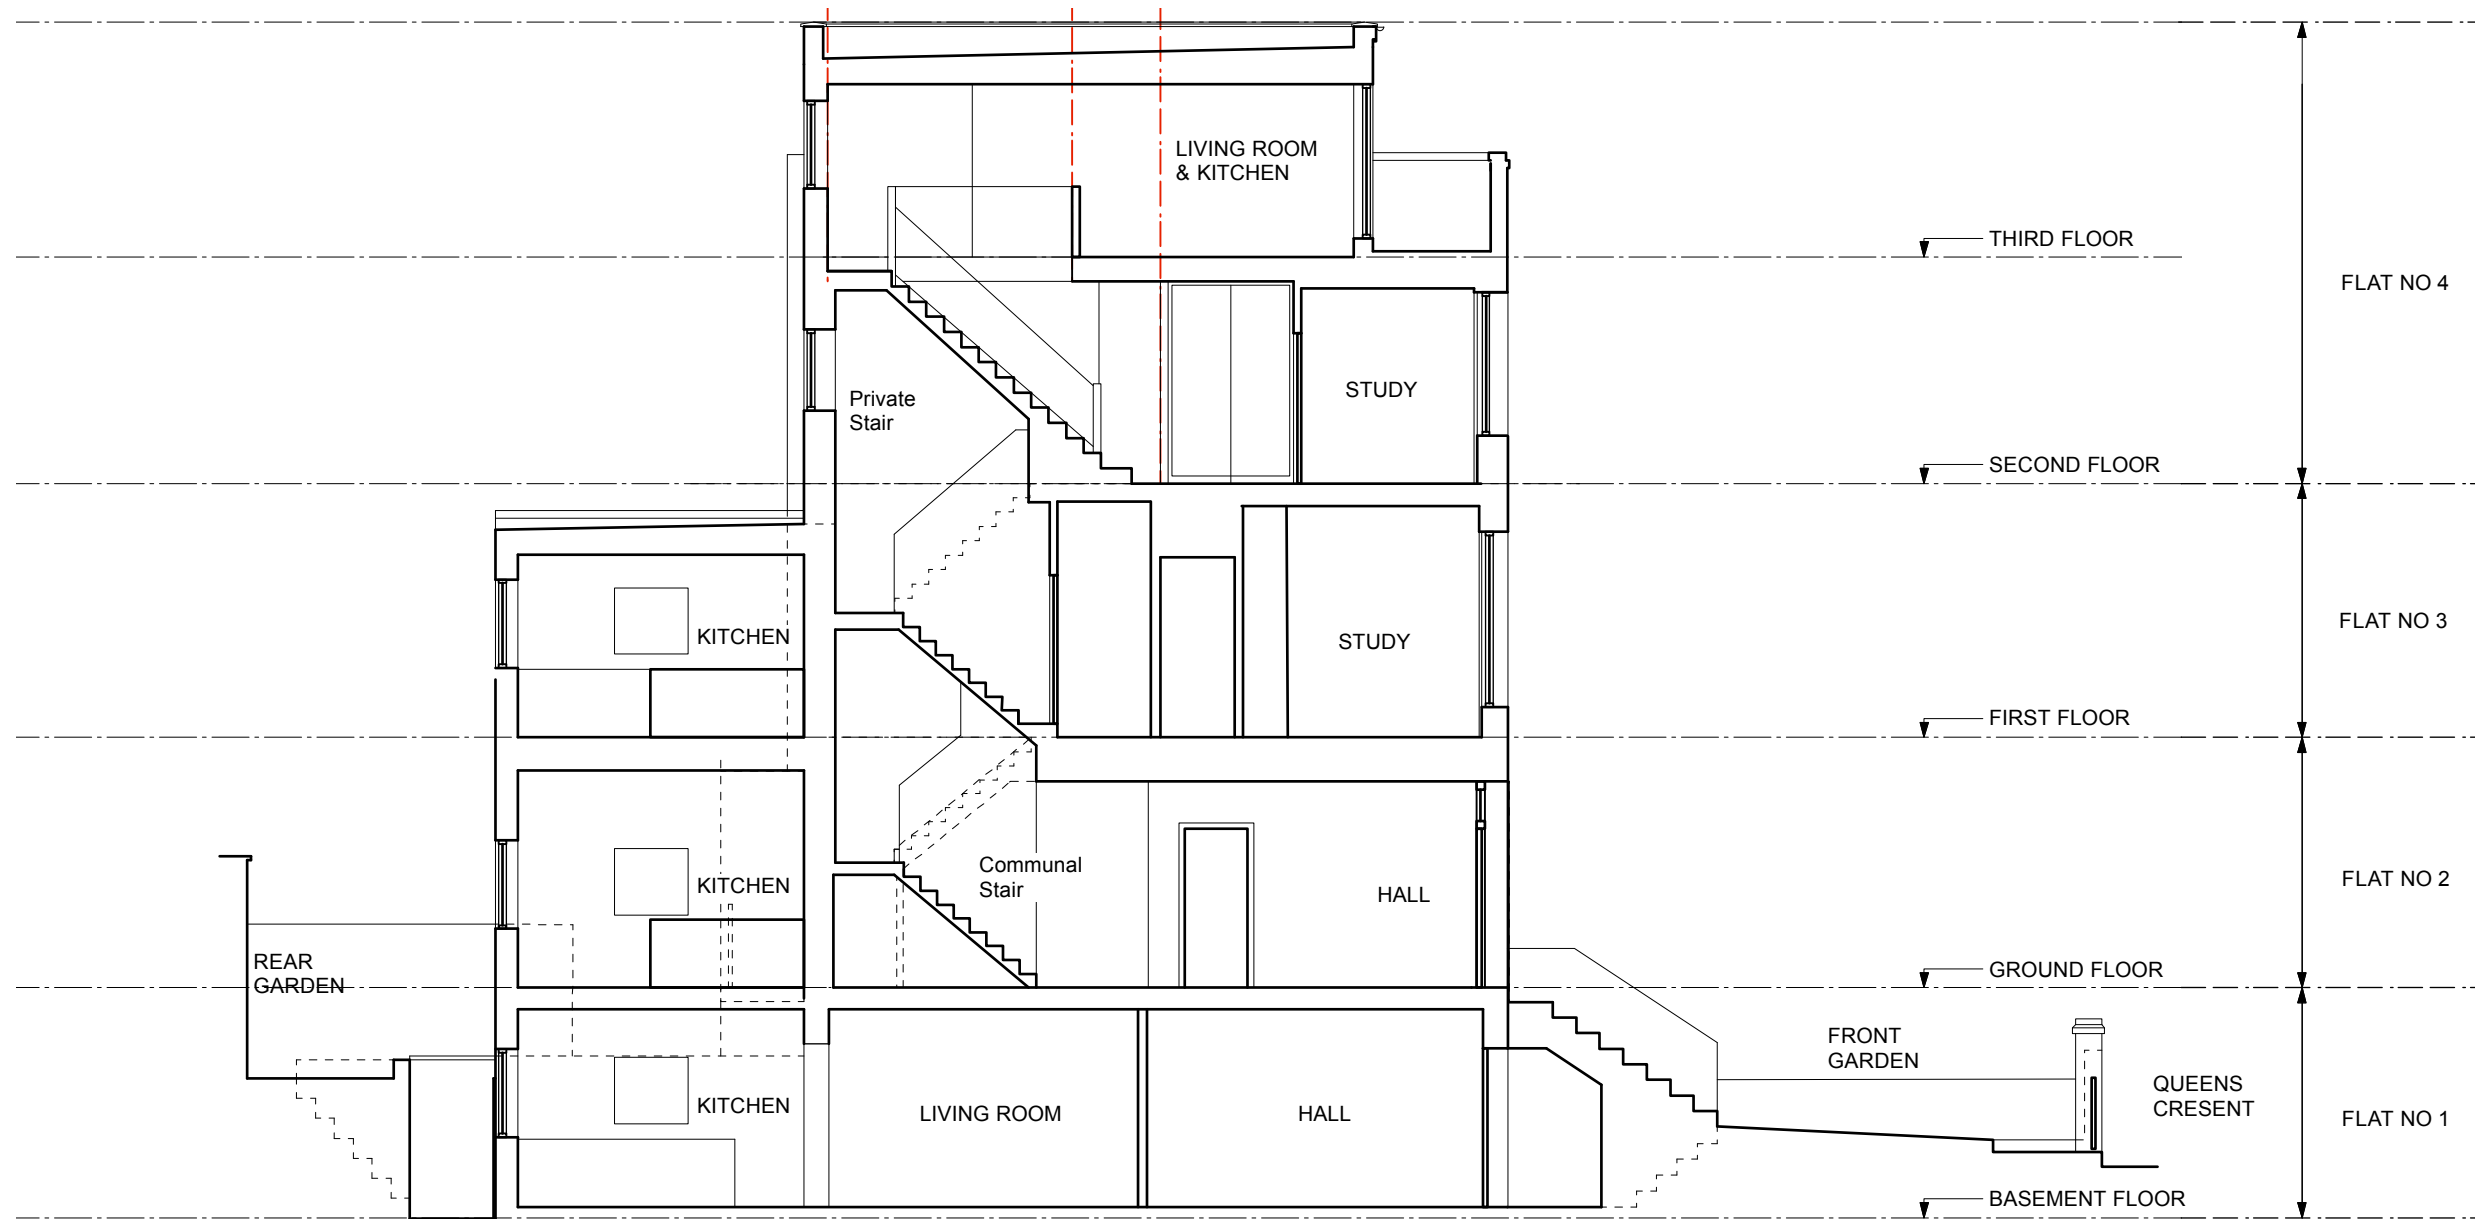

# KNOTT

65 Queen's Crescent  
NW5 4ES

Section AA - Existing

Scale 1:100 @ A3

Date: February 2019

439.009 Rev