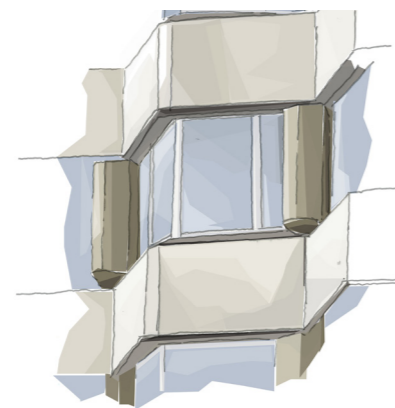

Glazing to Bedroom

Double glazed, polyester powder coated. Slimline profile with thermal breaks. Glazing sections as shown on elevations.
Colour: RAL7048 Pearl Mouse Grey
Manufacturer: Crittall / Salisbury Glass / ALUK / or similar.

Feature Screen

Copper coloured perforated sheet to provide facade detail. Shape to reflect existing facade detailing.

Existing Brickwork

Brick as existing.