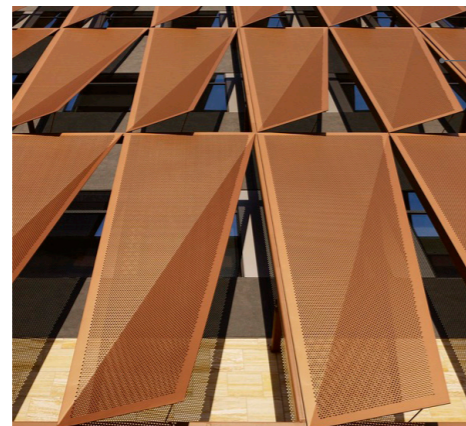

Glazing to Bedroom

Double glazed, polyester powder coated. Slimline profile with thermal breaks. Glazing sections as shown on elevations.
Colour: RAL7048 Pearl Mouse Grey
Manufacturer: Crittall / Salisbury Glass / ALUK / or similar.

Feature Screen

Copper coloured perforated sheet to provide facade detail. Shape to reflect existing facade detailing.

Existing Brickwork

Brick as existing.