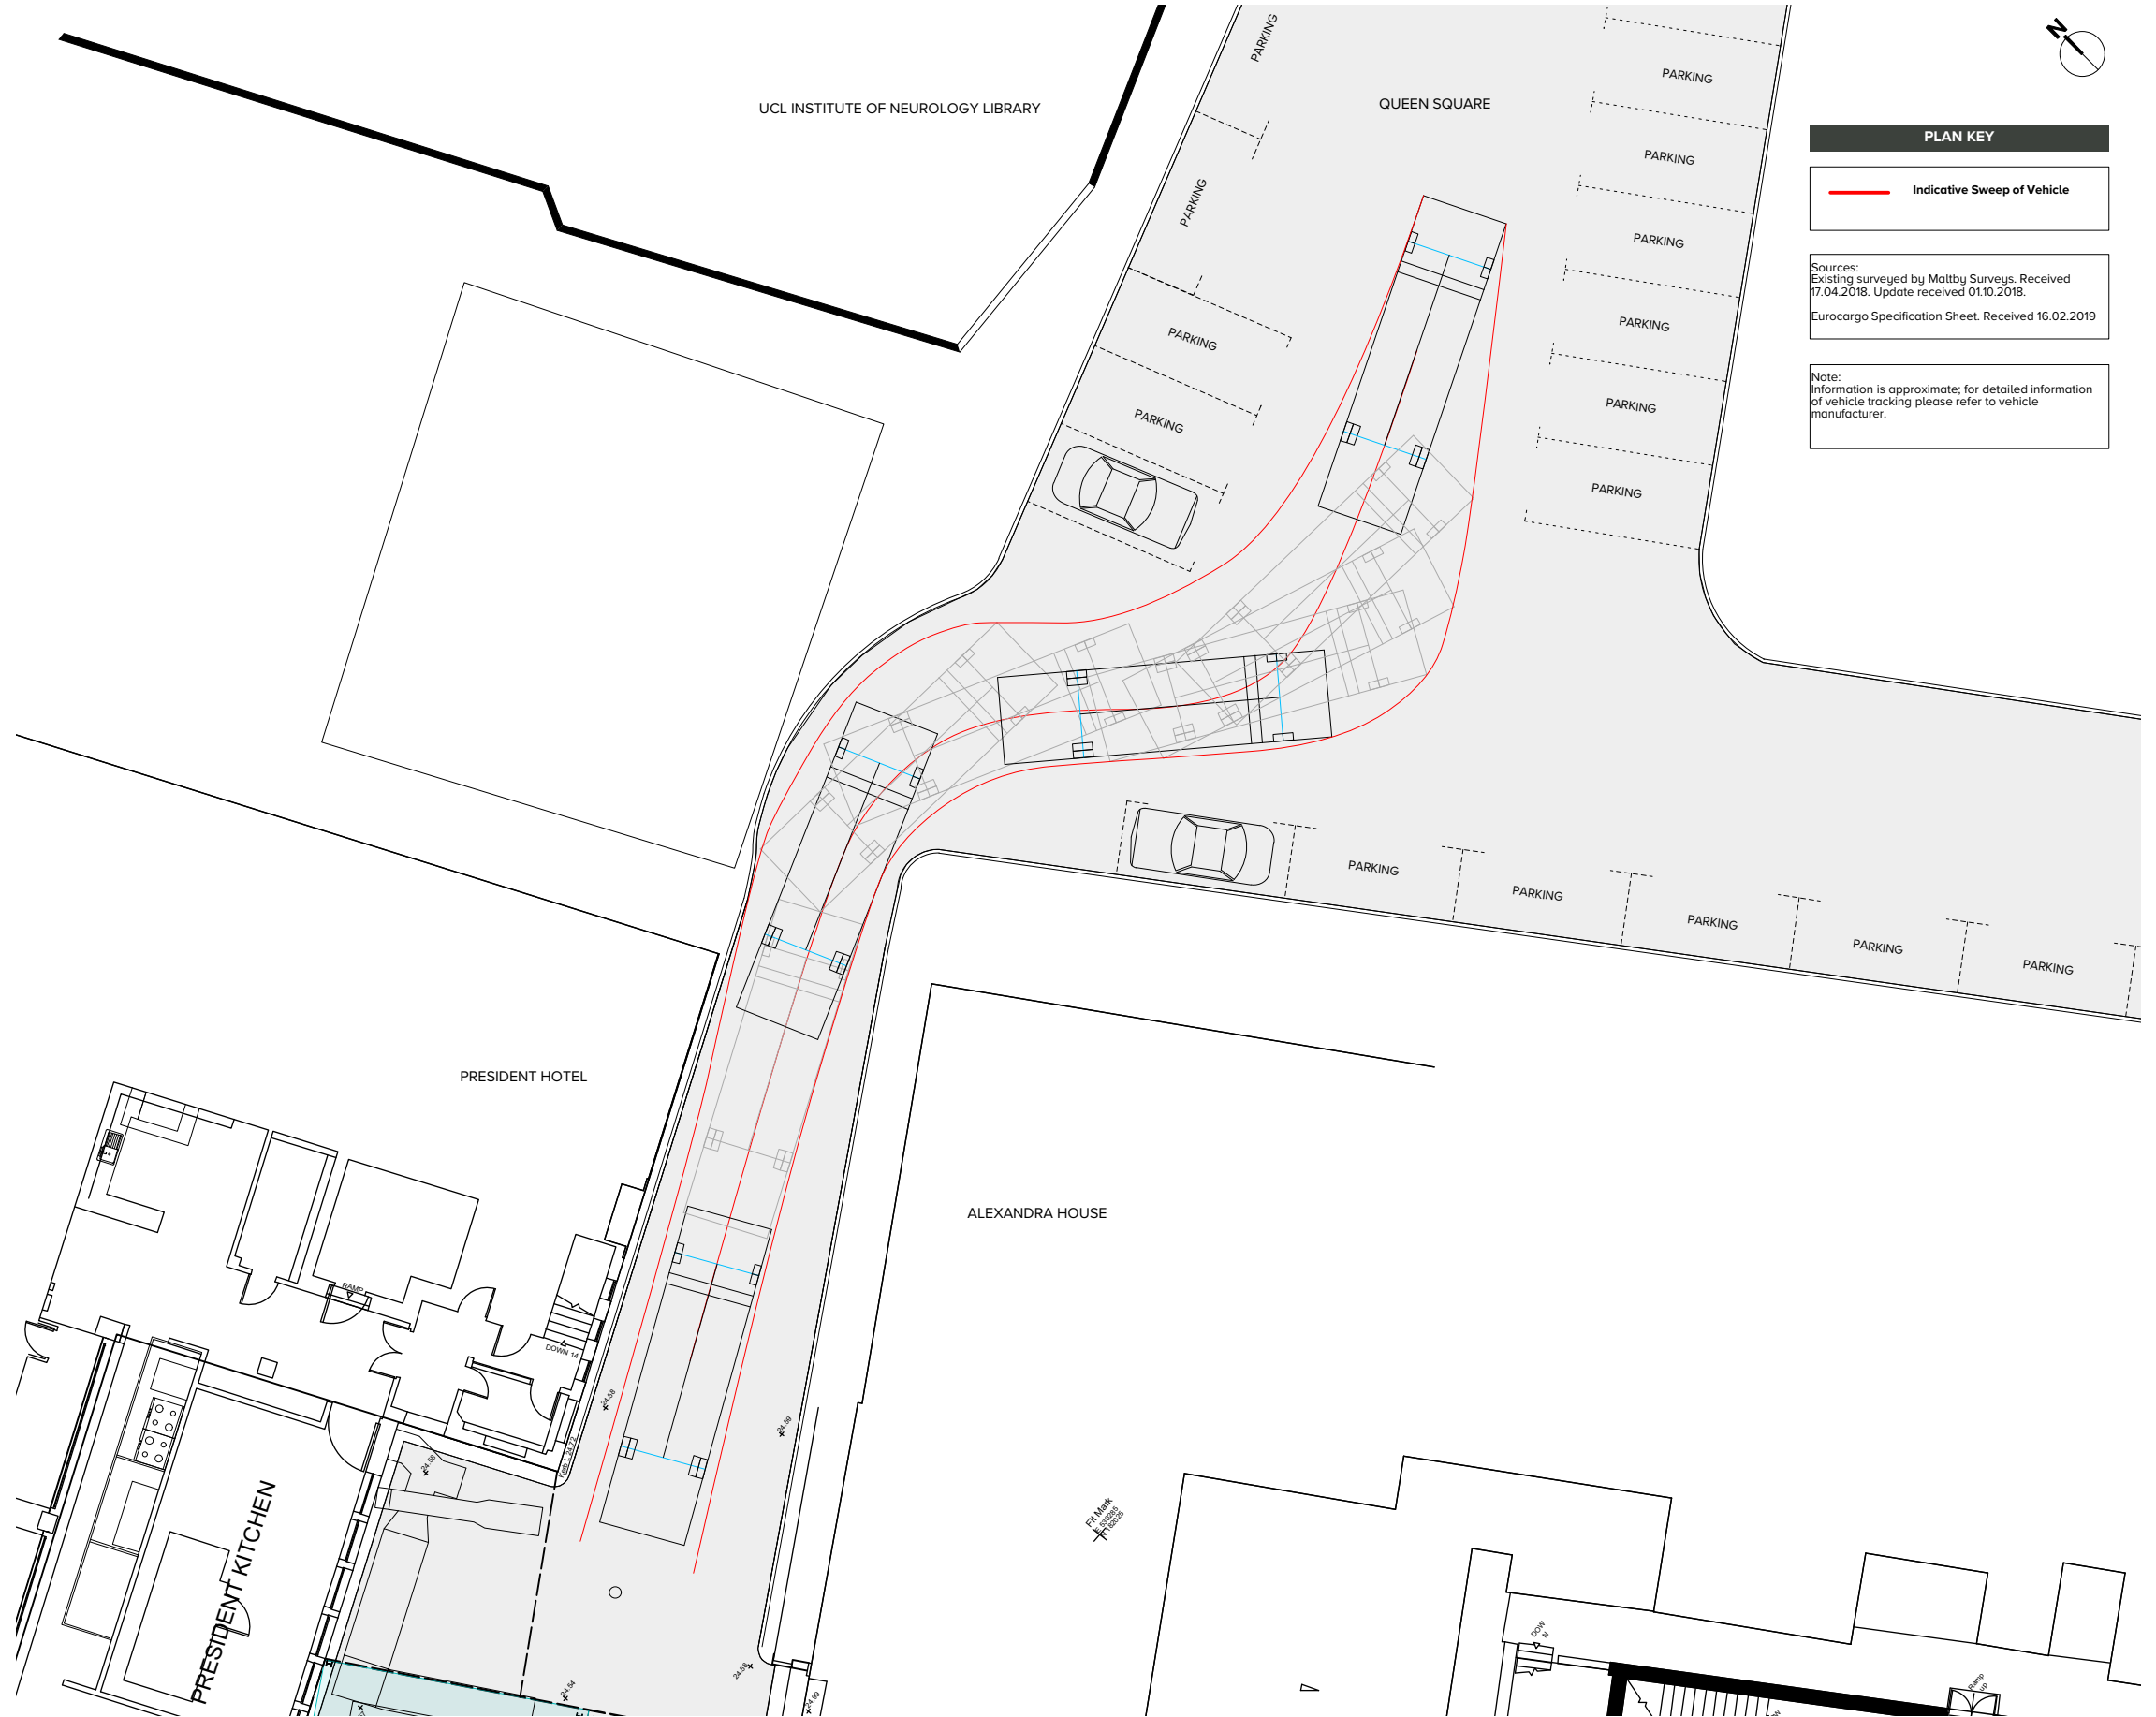

Scale: 1:500

**PLAN KEY**

— Indicative Sweep of Vehicle

Sources:  
Existing surveyed by Maltby Surveys. Received 17.04.2018. Update received 01.10.2018.  
Eurocargo Specification Sheet. Received 16.02.2019

Note:  
Information is approximate; for detailed information of vehicle tracking please refer to vehicle manufacturer.