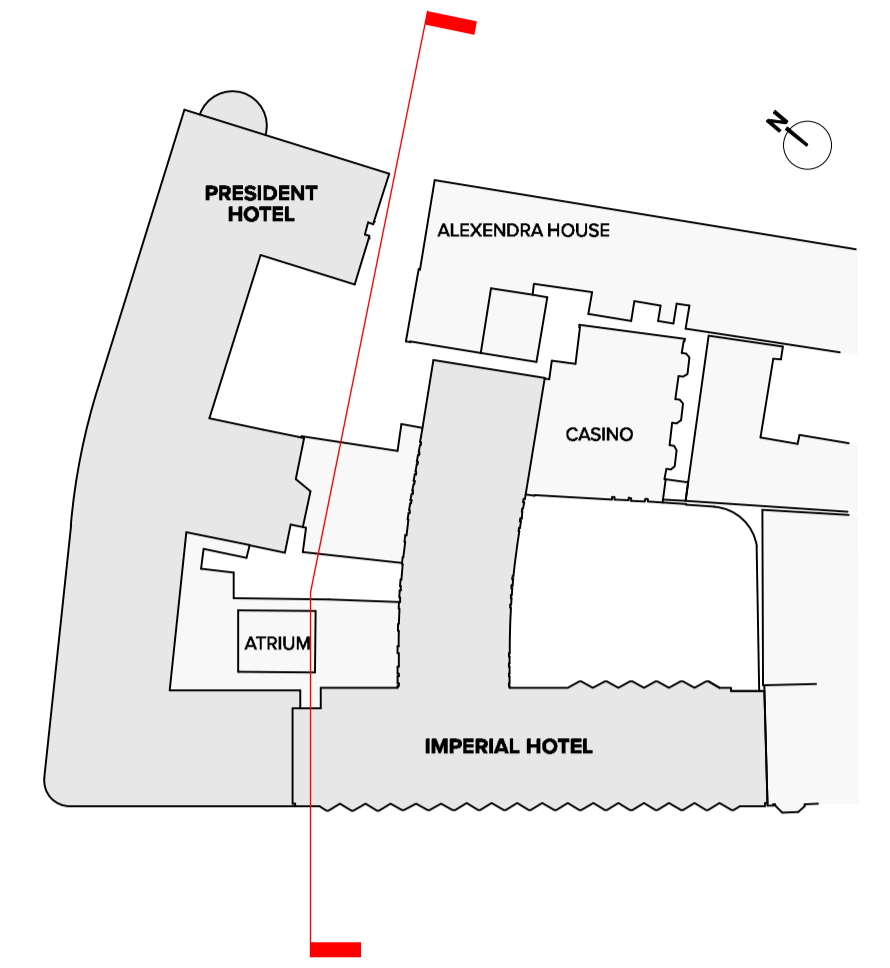

**Sources:**  
 Survey supplied by Maltby Surveys. Original elevation data received April 2018, with updates October 2018 and March 2019.  
 OS Mapping Data obtained from Ordnance Survey. Information License Number 531879\_706844

UCL    QUEEN SQUARE    ALEXANDRA HOUSE    SERVICE YARD    ATRIUM BAR    IMPERIAL HOTEL    RUSSELL SQUARE    RUSSELL SQUARE GARDENS