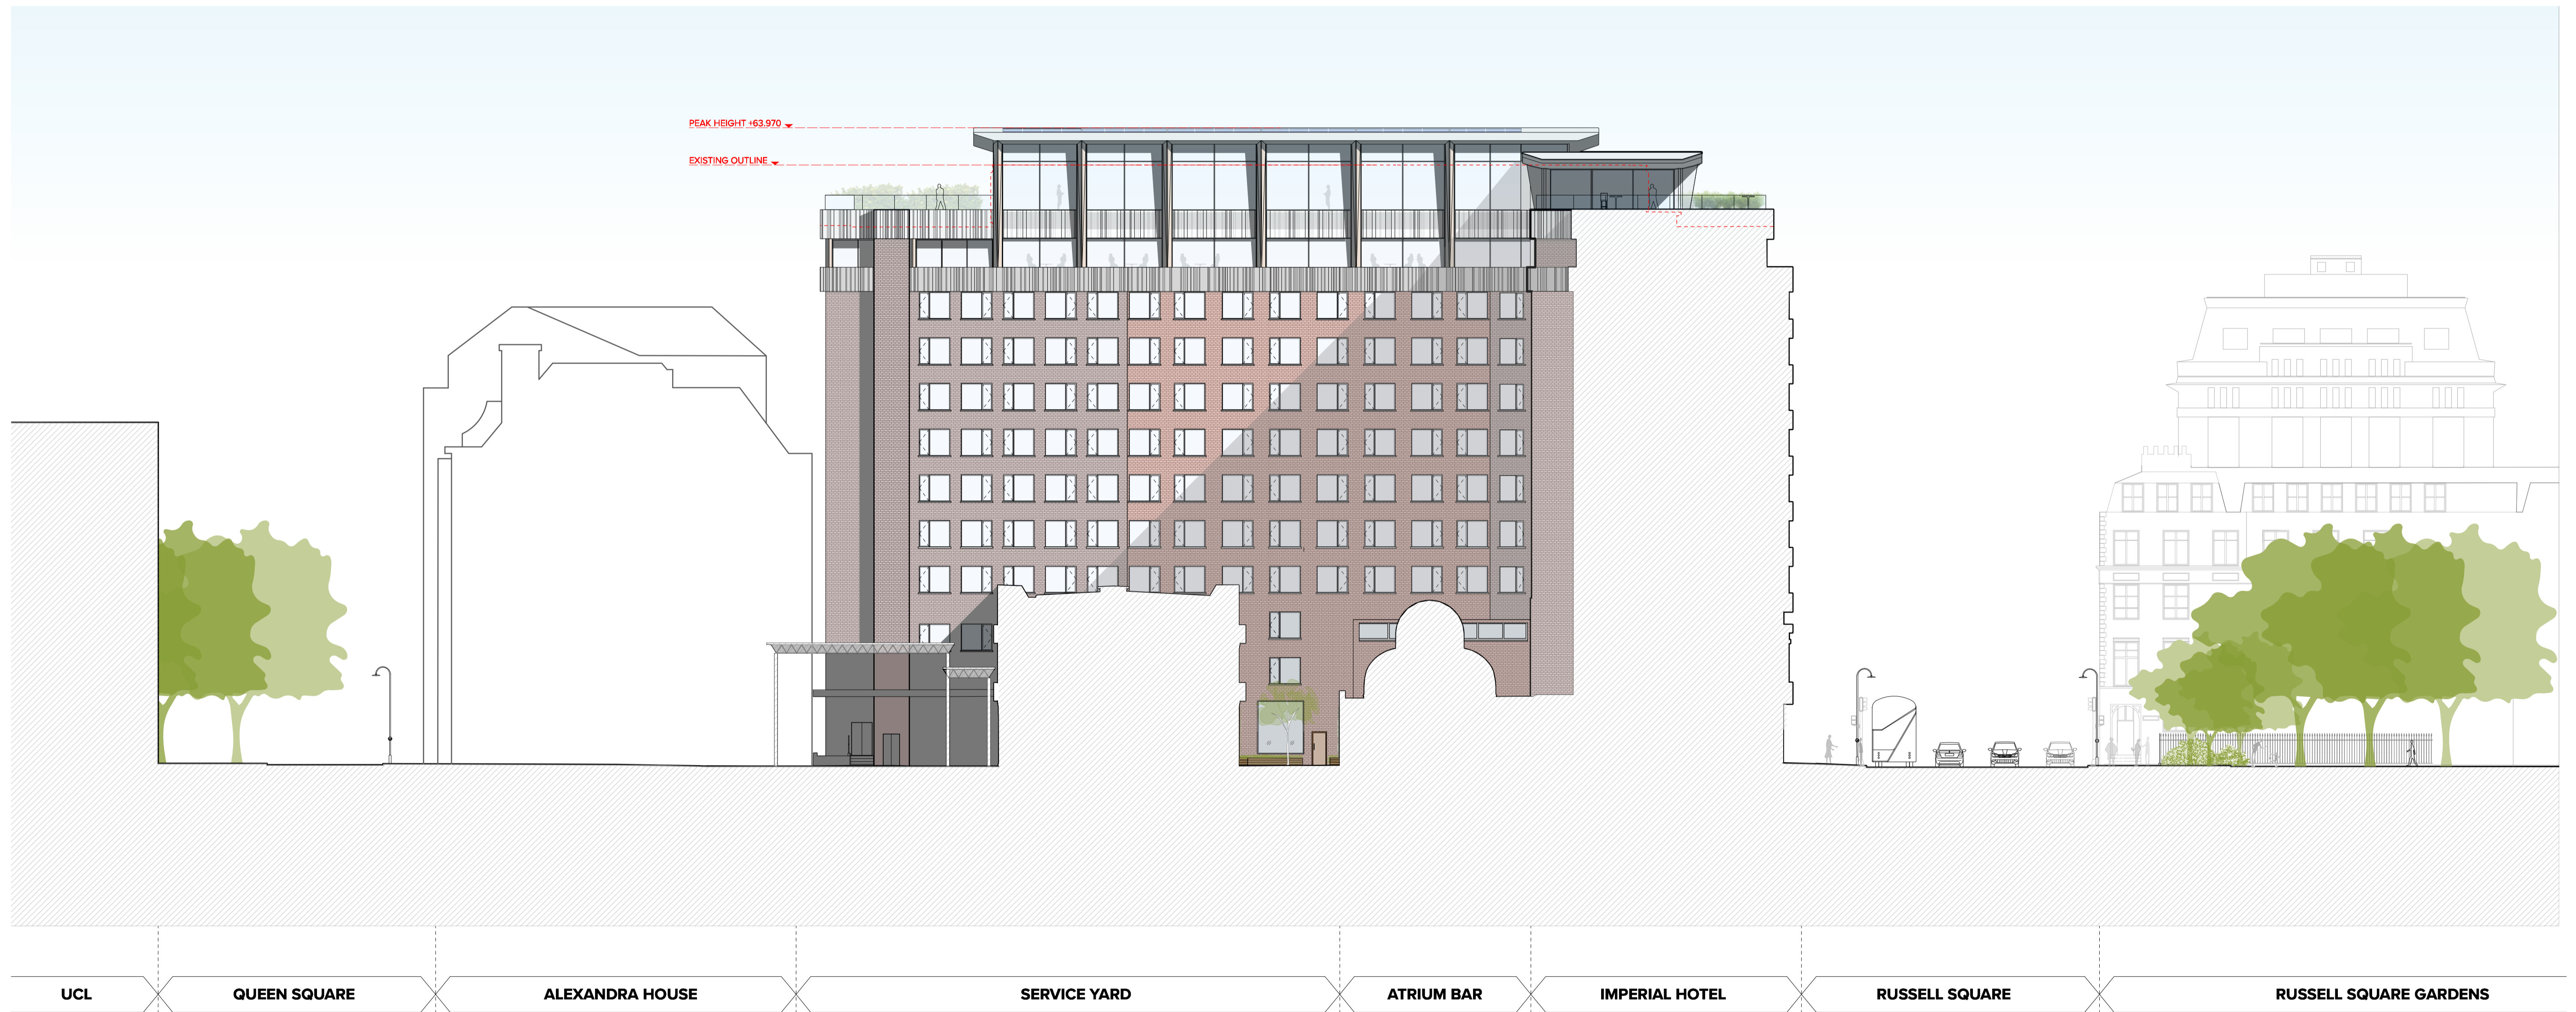

**Sources:**  
 Survey supplied by Maltby Surveys. Original elevation data received April 2018, with updates October 2018 and March 2019.  
 OS Mapping Data obtained from Ordnance Survey. Information License Number 531879\_706844

UCL    QUEEN SQUARE    ALEXANDRA HOUSE    SERVICE YARD    ATRIUM BAR    IMPERIAL HOTEL    RUSSELL SQUARE    RUSSELL SQUARE GARDENS